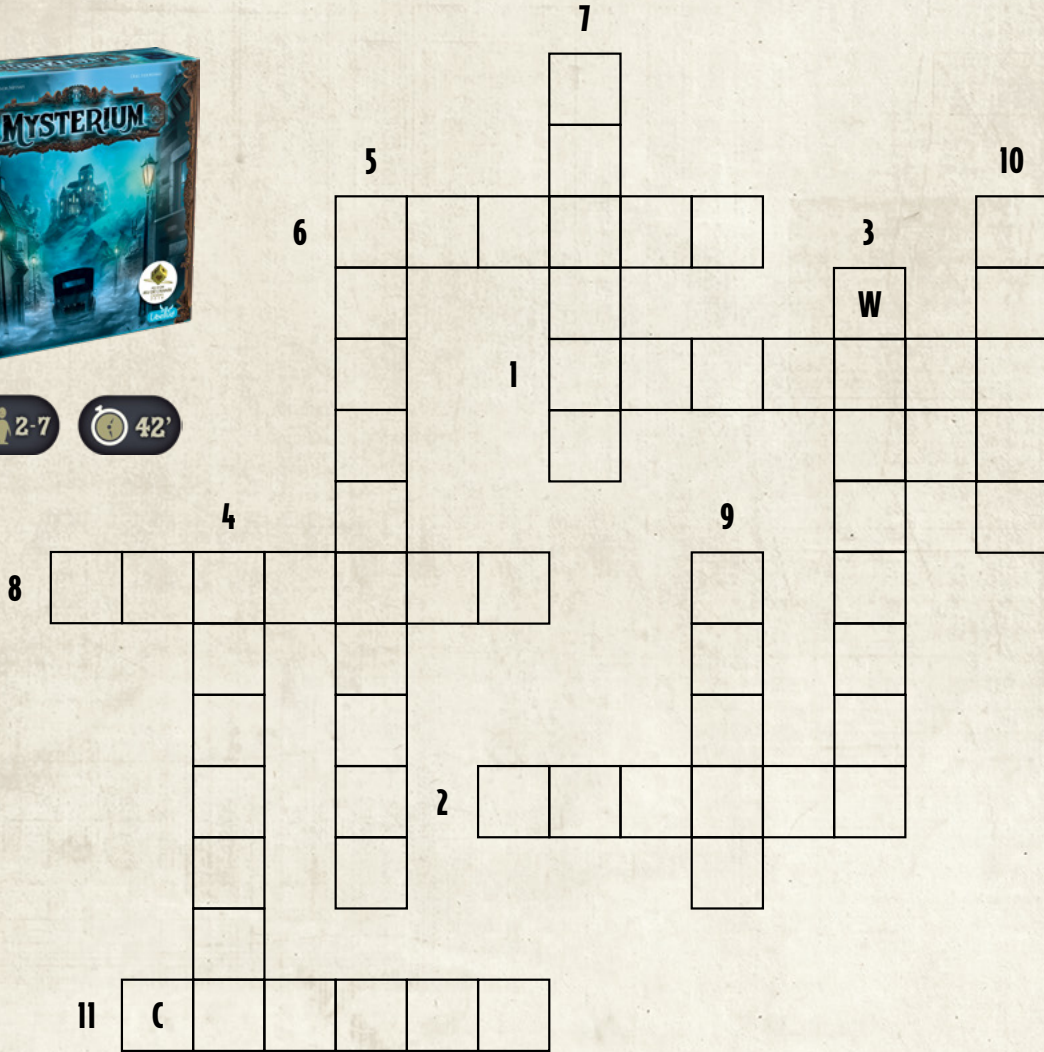

In the dark night of Halloween,
play with us!

activity booklet

GAMES
RECIPE
COLORING

Have a terrific evening with Libellud games.

asmodee

Libellud
www.libellud.com

GAME

Complete this word grid using the location cards representing the Haunted Manor of the Warwick family.

COOKING

DARK CHOCOLATE PUMPKIN CAKE

Make a delicious cake worthy of being served at the Mysterium Park carnival!
Be sure to ask an adult for help with this recipe!

INGREDIENTS

- 300 G OF PUMPKIN
- 300 G OF CHOCOLATE
- 200 G FLOUR WITH BAKING POWDER
- 70 G OF BUTTER
- 6 EGGS
- 7 CL SUNFLOWER OIL
- 30 CL OF MAPLE SYRUP
- A LITTLE SALT

MATERIAL

- 2 CONTAINERS (JARS)
- 1 SAUCEPAN
- 1 WHISK
- 1 PEELER
- 1 KNIFE
- 1 BLENDER (OR EQUIVALENT)

PREPARATION

1. Peel and cube the pumpkin (ask an adult to help).
2. Steam the pumpkin for 20 minutes.
3. Preheat oven to 180°C.
4. Melt the butter in a saucepan.
5. Whisk the eggs in a bowl.
6. Pour the maple syrup, flour (sifted), melted butter and sunflower oil into this container.
7. Mix to a smooth and homogeneous texture.
8. Pour half of this dough into a second container.
9. Blend the pumpkin and then mix the resulting puree with the paste from the first container.
10. Melt the chocolate in a double boiler and mix it with the second container.
11. Pour successive layers of the container with the pumpkin and the container with the dark chocolate in a cake tin.
12. Bake at half height and let cook 50 mn.
13. At the end of cooking, remove from oven and let cool to room temperature.
14. Turn out and serve the cake that you can decorate with a chocolate sauce.

COLORING

Bring back some color to Captain Echo and the cake he made especially for Halloween!

2-6 6+ 21'

COLORING

ACTIVITY

Cut out these creepy decorations to create a mysterious atmosphere! It's up to you to turn them into hanging baskets, garlands, cardboard silhouettes. Let your creativity speak for itself.