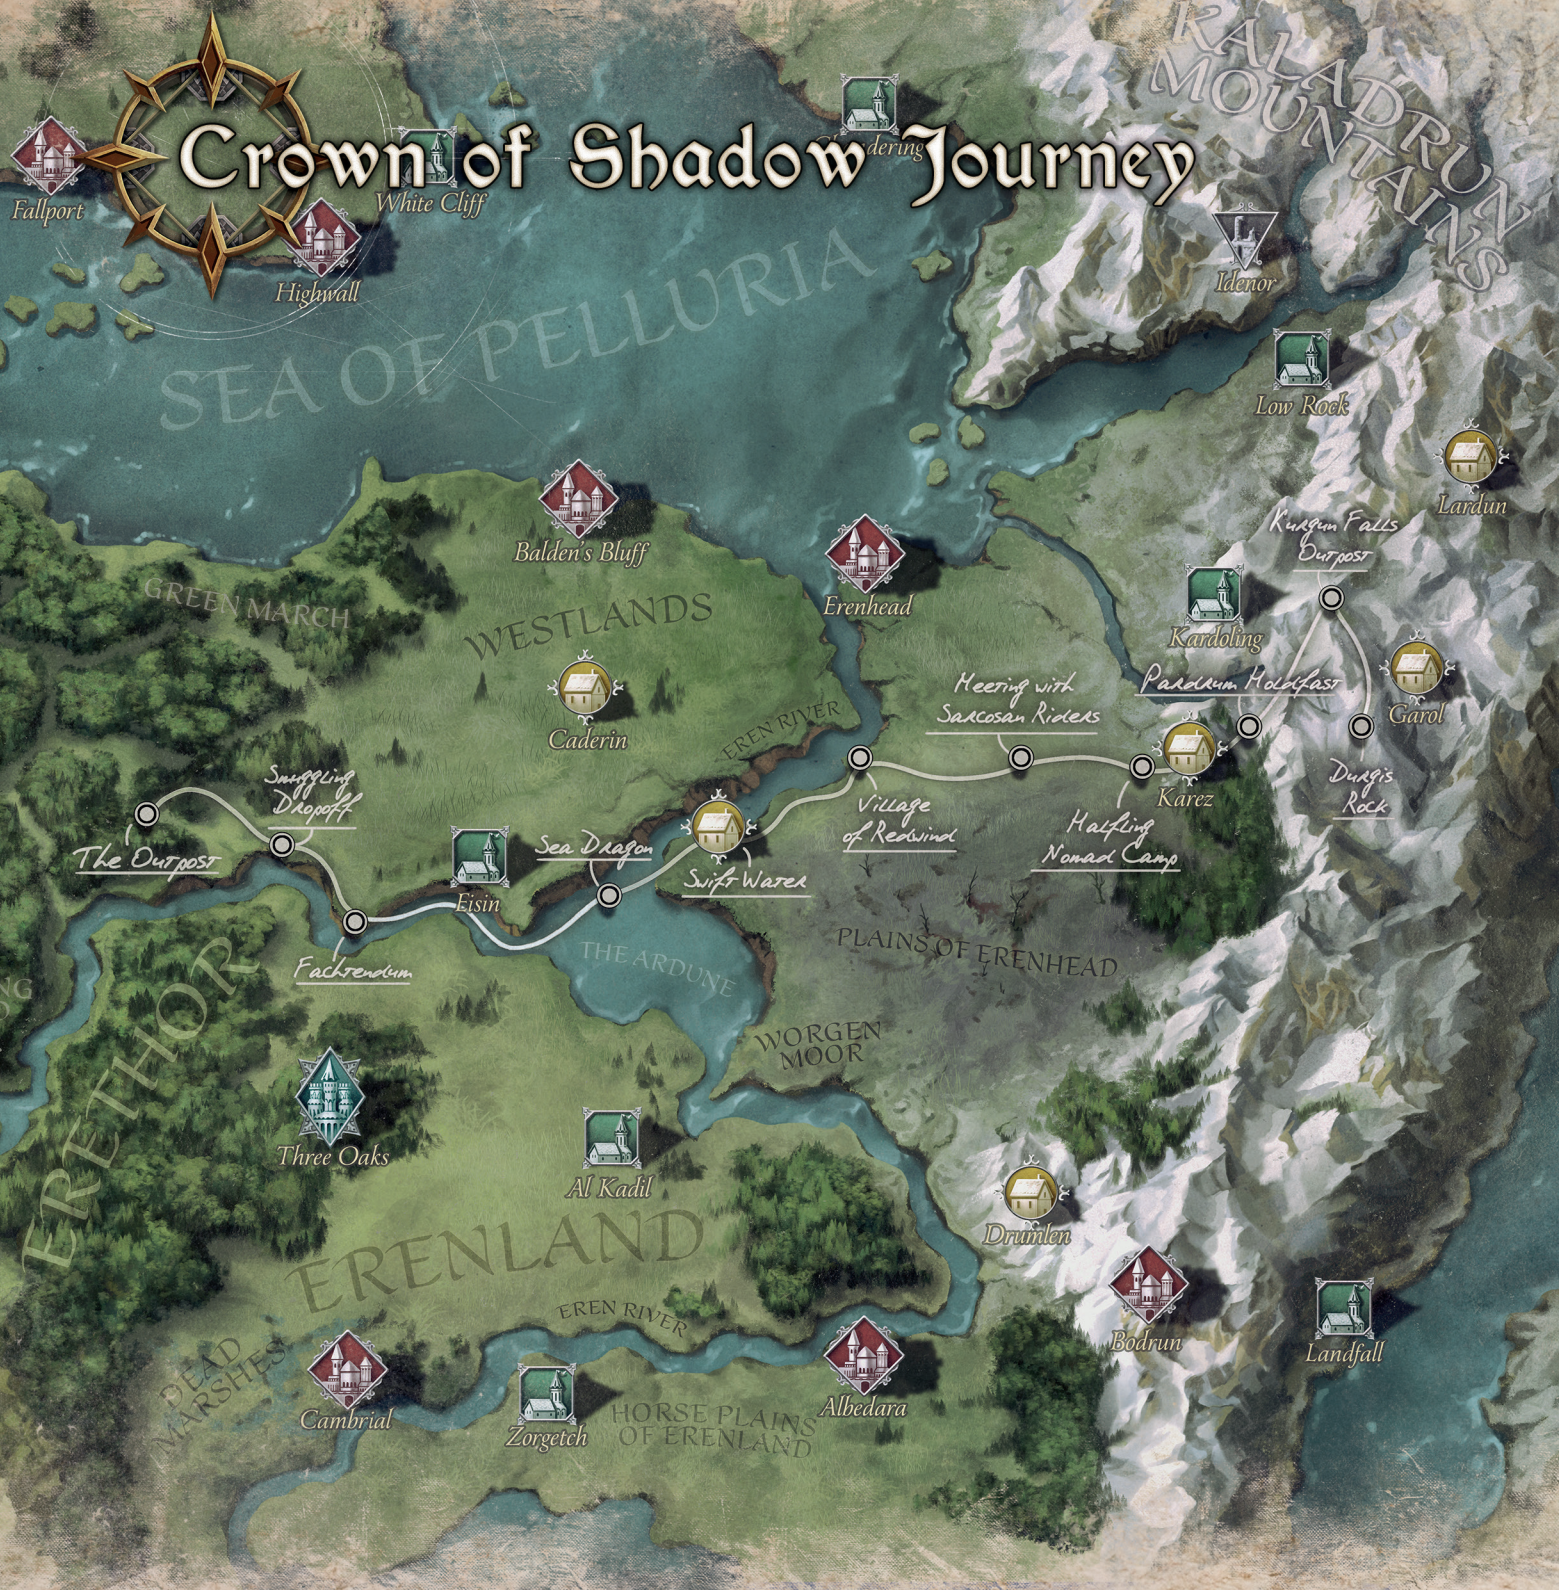

Kurgun falls

Durgis Rock

Pardrum Holdfast

Village of Redwinde

Tree Outpost

Crown of Shadow dering Journey

	Fortress		City		Town		Village		Ruins
--	----------	--	------	--	------	--	---------	--	-------

MIDNIGHT
LEGACY OF DARKNESS

CROWN OF SHADOW

Will you be the light to drive back the darkness?

You are a rarity among the peoples of Eredane, a free warrior who has taken a stand against the forces of the evil god Izrador. So when the Dwarves of the Kaladrin Mountains send out a call for adventurers willing to take up a vital mission, you pledge your blade to their cause. Little did you realize that this would merely be the first step in a series of lethal events that sees you bearing the fate of all those who stand against the Shadow on your shoulders. Outnumbered and outclassed, only your determination can see you to victory.

CROWN OF SHADOW is a full-length campaign for 2nd or 3rd level characters, and can see them advancing as high as 7th level by the end of the adventure. Within these pages are a host of encounters and adversaries from across the world of **MIDNIGHT**, with lavish, full-color maps and detailed character illustrations and descriptions. In addition, **CROWN OF SHADOW** contains a host of new character options, including four new backgrounds, new magic items, and rules for mithril weapons and the famed covenant items of **MIDNIGHT**. All this material makes it invaluable for players and game masters alike!