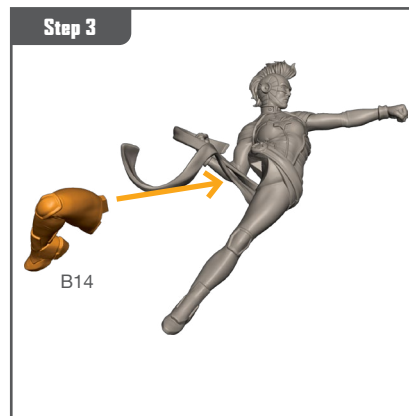

MARVEL CRISIS PROTOCOL

MINIATURES GAME

CP 143

READ THIS FIRST

Be sure to use a pair of sharp hobby clippers to remove the miniature components from the sprue. Carefully clean the excess material and mold lines with a sharp hobby knife. Check the fit of each part before gluing. Use a small amount of hobby plastic glue to assemble the components. Use caution with all products and follow all manufacturer instructions. Adult supervision is recommended for children under the age of 16. Have fun!

JOIN THE COMMUNITY

Use #PaintingProtocol to share your miniature photos and be a part of the Marvel: Crisis Protocol community!

AtomicMassGames

AtomicMassGames

Atomic_Mass_Transmissions

CAPTAIN AMERICA ASSEMBLY GUIDE

CAPTAIN MARVEL ASSEMBLY GUIDE

CAPTAIN MARVEL BINARY FORM ASSEMBLY GUIDE

BLACK WIDOW ASSEMBLY GUIDE

IRON MAN ASSEMBLY GUIDE

SPIDER-MAN ASSEMBLY GUIDE

WINTER SOLDIER ASSEMBLY GUIDE

BARON ZEMO ASSEMBLY GUIDE

CROSSBONES ASSEMBLY GUIDE