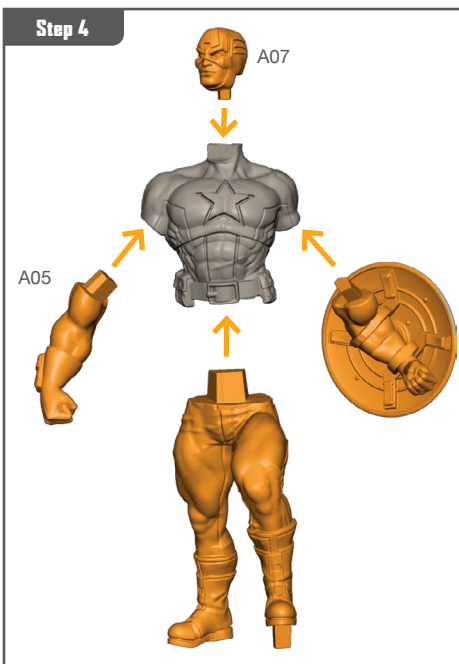

MARVEL CRISIS PROTOCOL

MINIATURES GAME

CP 143

READ THIS FIRST

Be sure to use a pair of sharp hobby clippers to remove the miniature components from the sprue. Carefully clean the excess material and mold lines with a sharp hobby knife. Check the fit of each part before gluing. Use a small amount of hobby plastic glue to assemble the components. Use caution with all products and follow all manufacturer instructions. Adult supervision is recommended for children under the age of 16. Have fun!

JOIN THE COMMUNITY

Use #PaintingProtocol to share your miniature photos and be a part of the Marvel: Crisis Protocol community!

AtomicMassGames

AtomicMassGames

Atomic_Mass_Transmissions

CAPTAIN AMERICA ASSEMBLY GUIDE

CAPTAIN MARVEL ASSEMBLY GUIDE

CAPTAIN MARVEL BINARY FORM ASSEMBLY GUIDE

BLACK WIDOW ASSEMBLY GUIDE

IRON MAN ASSEMBLY GUIDE

SPIDER-MAN ASSEMBLY GUIDE

WINTER SOLDIER ASSEMBLY GUIDE

BARON ZEMO ASSEMBLY GUIDE

CROSSBONES ASSEMBLY GUIDE