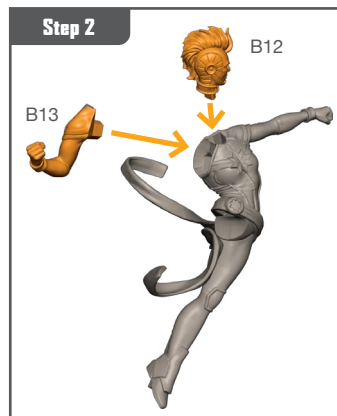

CAPTAIN MARVEL BINARY FORM ASSEMBLY GUIDE