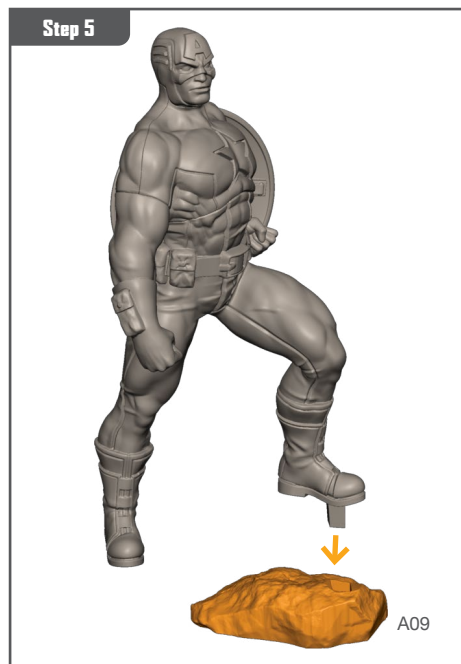

MARVEL CRISIS PROTOCOL

MINIATURES GAME

CP 143

READ THIS FIRST

Be sure to use a pair of sharp hobby clippers to remove the miniature components from the sprue. Carefully clean the excess material and mold lines with a sharp hobby knife. Check the fit of each part before gluing. Use a small amount of hobby plastic glue to assemble the components. Use caution with all products and follow all manufacturer instructions. Adult supervision is recommended for children under the age of 16. Have fun!

JOIN THE COMMUNITY

Use #PaintingProtocol to share your miniature photos and be a part of the Marvel: Crisis Protocol community!

AtomicMassGames

AtomicMassGames

Atomic_Mass_Transmissions

CAPTAIN AMERICA ASSEMBLY GUIDE

CAPTAIN MARVEL ASSEMBLY GUIDE

CAPTAIN MARVEL BINARY FORM ASSEMBLY GUIDE

BLACK WIDOW ASSEMBLY GUIDE

IRON MAN ASSEMBLY GUIDE

SPIDER-MAN ASSEMBLY GUIDE

WINTER SOLDIER ASSEMBLY GUIDE

BARON ZEMO ASSEMBLY GUIDE

CROSSBONES ASSEMBLY GUIDE