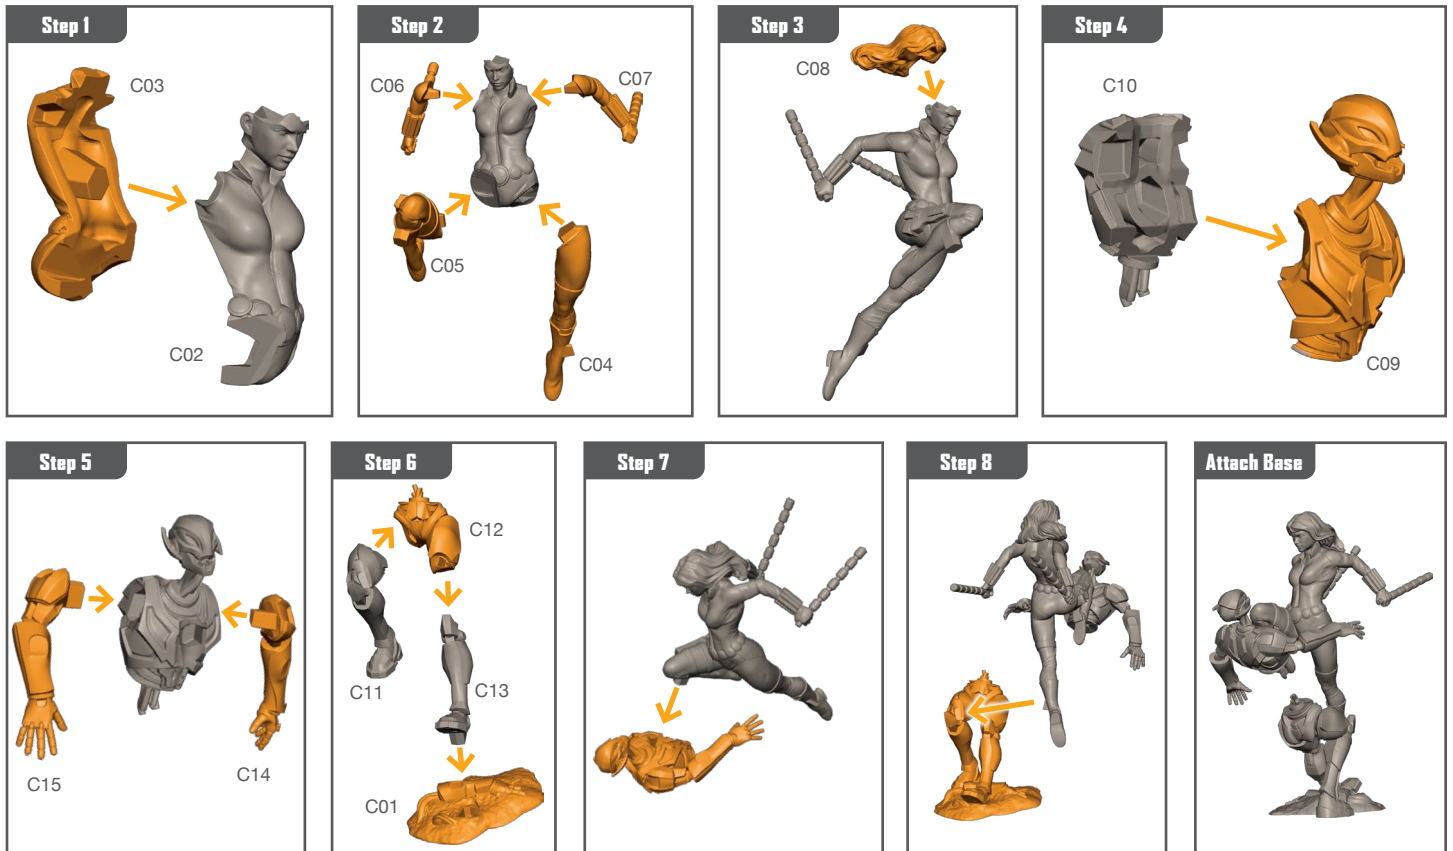

MARVEL CRISIS PROTOCOL

MINIATURES GAME

CP 143

READ THIS FIRST

Be sure to use a pair of sharp hobby clippers to remove the miniature components from the sprue. Carefully clean the excess material and mold lines with a sharp hobby knife. Check the fit of each part before gluing. Use a small amount of hobby plastic glue to assemble the components. Use caution with all products and follow all manufacturer instructions. Adult supervision is recommended for children under the age of 16. Have fun!

JOIN THE COMMUNITY

Use #PaintingProtocol to share your miniature photos and be a part of the Marvel: Crisis Protocol community!

AtomicMassGames

AtomicMassGames

Atomic_Mass_Transmissions

CAPTAIN AMERICA ASSEMBLY GUIDE

CAPTAIN MARVEL ASSEMBLY GUIDE

CAPTAIN MARVEL BINARY FORM ASSEMBLY GUIDE

BLACK WIDOW ASSEMBLY GUIDE

IRON MAN ASSEMBLY GUIDE

SPIDER-MAN ASSEMBLY GUIDE

WINTER SOLDIER ASSEMBLY GUIDE

BARON ZEMO ASSEMBLY GUIDE

CROSSBONES ASSEMBLY GUIDE