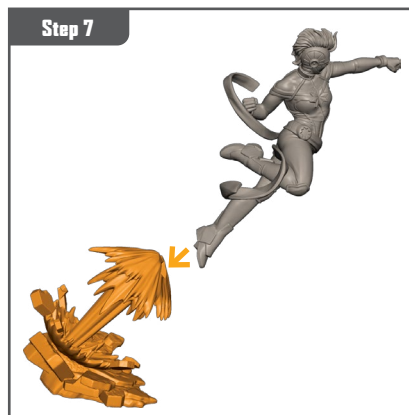

CAPTAIN MARVEL BINARY FORM ASSEMBLY GUIDE