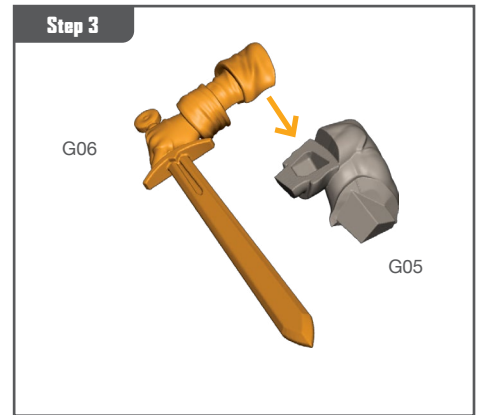

MARVEL CRISIS PROTOCOL

MINIATURES GAME

CP 143

READ THIS FIRST

Be sure to use a pair of sharp hobby clippers to remove the miniature components from the sprue. Carefully clean the excess material and mold lines with a sharp hobby knife. Check the fit of each part before gluing. Use a small amount of hobby plastic glue to assemble the components. Use caution with all products and follow all manufacturer instructions. Adult supervision is recommended for children under the age of 16. Have fun!

CAPTAIN MARVEL ASSEMBLY GUIDE

CAPTAIN MARVEL BINARY FORM ASSEMBLY GUIDE

BLACK WIDOW ASSEMBLY GUIDE

IRON MAN ASSEMBLY GUIDE

SPIDER-MAN ASSEMBLY GUIDE

WINTER SOLDIER ASSEMBLY GUIDE

BARON ZEMO ASSEMBLY GUIDE

CROSSBONES ASSEMBLY GUIDE