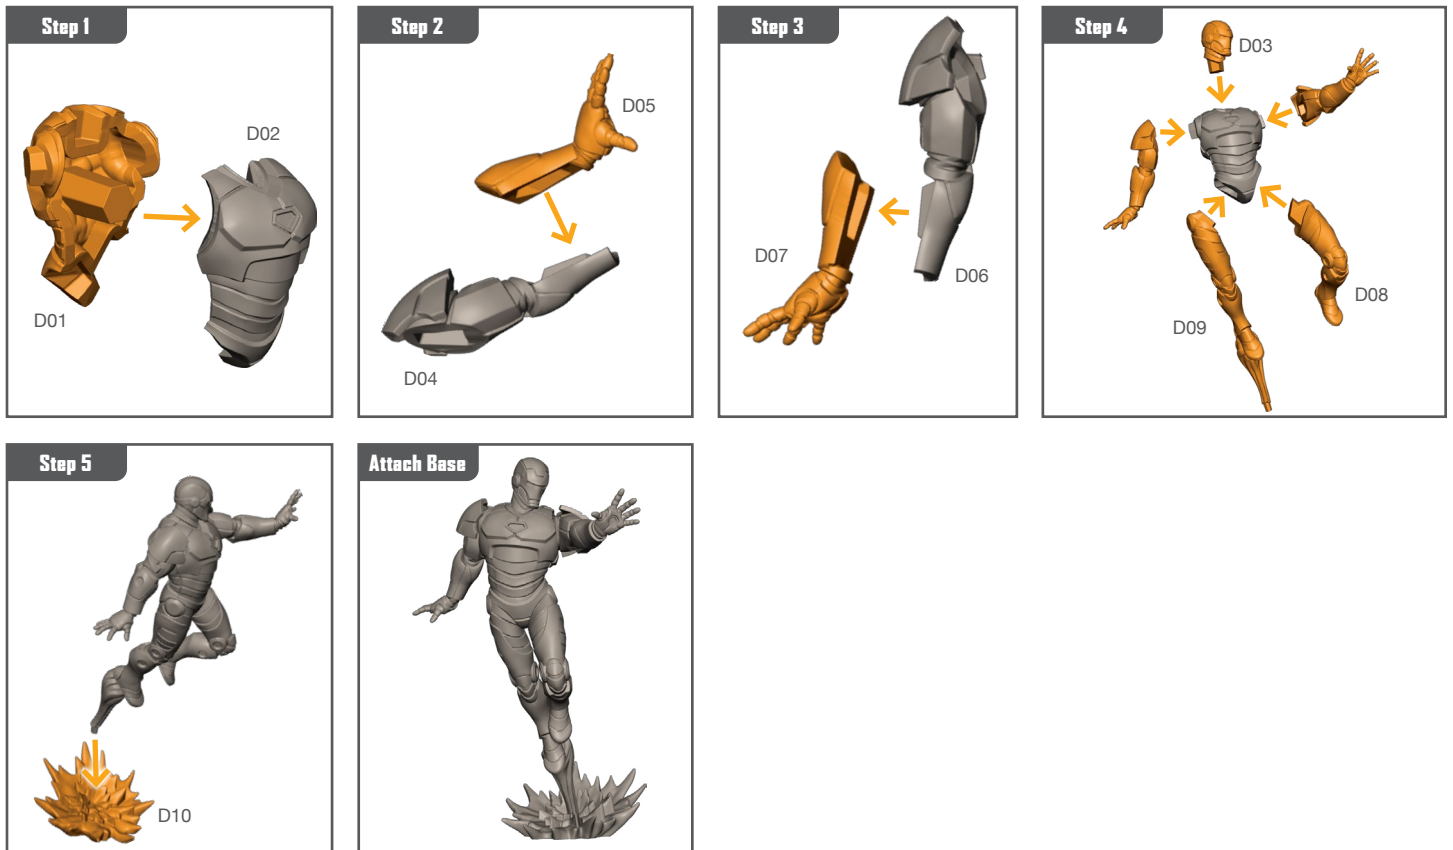

MARVEL CRISIS PROTOCOL

MINIATURES GAME

CP 143

READ THIS FIRST

Be sure to use a pair of sharp hobby clippers to remove the miniature components from the sprue. Carefully clean the excess material and mold lines with a sharp hobby knife. Check the fit of each part before gluing. Use a small amount of hobby plastic glue to assemble the components. Use caution with all products and follow all manufacturer instructions. Adult supervision is recommended for children under the age of 16. Have fun!

CAPTAIN MARVEL ASSEMBLY GUIDE

CAPTAIN MARVEL BINARY FORM ASSEMBLY GUIDE

BLACK WIDOW ASSEMBLY GUIDE

IRON MAN ASSEMBLY GUIDE

SPIDER-MAN ASSEMBLY GUIDE

WINTER SOLDIER ASSEMBLY GUIDE

BARON ZEMO ASSEMBLY GUIDE

CROSSBONES ASSEMBLY GUIDE