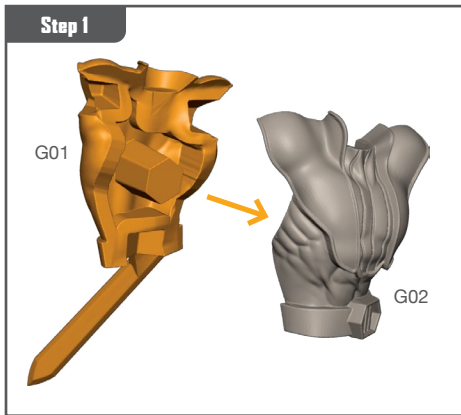

MARVEL CRISIS PROTOCOL

MINIATURES GAME

CP 143

READ THIS FIRST

Be sure to use a pair of sharp hobby clippers to remove the miniature components from the sprue. Carefully clean the excess material and mold lines with a sharp hobby knife. Check the fit of each part before gluing. Use a small amount of hobby plastic glue to assemble the components. Use caution with all products and follow all manufacturer instructions. Adult supervision is recommended for children under the age of 16. Have fun!

CAPTAIN MARVEL ASSEMBLY GUIDE

CAPTAIN MARVEL BINARY FORM ASSEMBLY GUIDE

BLACK WIDOW ASSEMBLY GUIDE

IRON MAN ASSEMBLY GUIDE

SPIDER-MAN ASSEMBLY GUIDE

WINTER SOLDIER ASSEMBLY GUIDE

BARON ZEMO ASSEMBLY GUIDE

CROSSBONES ASSEMBLY GUIDE