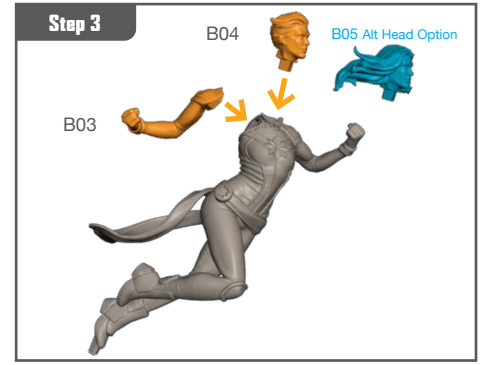

CAPTAIN MARVEL ASSEMBLY GUIDE