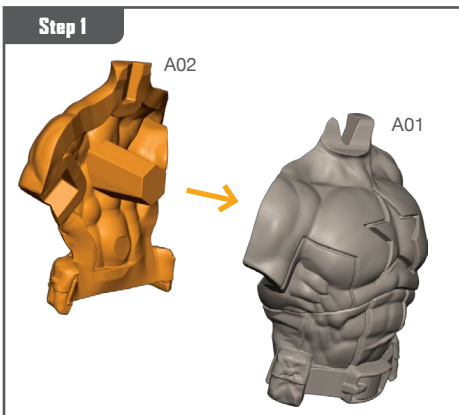

MARVEL CRISIS PROTOCOL

MINIATURES GAME

CP 143

READ THIS FIRST

Be sure to use a pair of sharp hobby clippers to remove the miniature components from the sprue. Carefully clean the excess material and mold lines with a sharp hobby knife. Check the fit of each part before gluing. Use a small amount of hobby plastic glue to assemble the components. Use caution with all products and follow all manufacturer instructions. Adult supervision is recommended for children under the age of 16. Have fun!

JOIN THE COMMUNITY

Use #PaintingProtocol to share your miniature photos and be a part of the Marvel: Crisis Protocol community!

AtomicMassGames

AtomicMassGames

Atomic_Mass_Transmissions

CAPTAIN AMERICA ASSEMBLY GUIDE