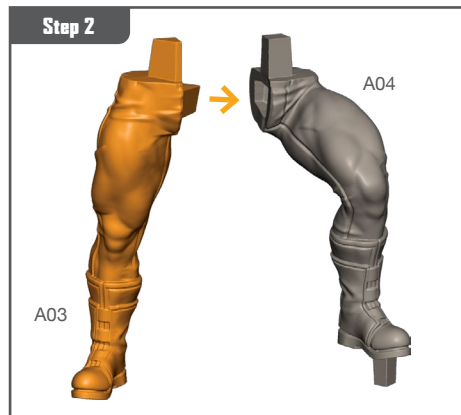

MARVEL CRISIS PROTOCOL

MINIATURES GAME

CP 143

READ THIS FIRST

Be sure to use a pair of sharp hobby clippers to remove the miniature components from the sprue. Carefully clean the excess material and mold lines with a sharp hobby knife. Check the fit of each part before gluing. Use a small amount of hobby plastic glue to assemble the components. Use caution with all products and follow all manufacturer instructions. Adult supervision is recommended for children under the age of 16. Have fun!

JOIN THE COMMUNITY

Use #PaintingProtocol to share your miniature photos and be a part of the Marvel: Crisis Protocol community!

AtomicMassGames

AtomicMassGames

Atomic_Mass_Transmissions

CAPTAIN AMERICA ASSEMBLY GUIDE