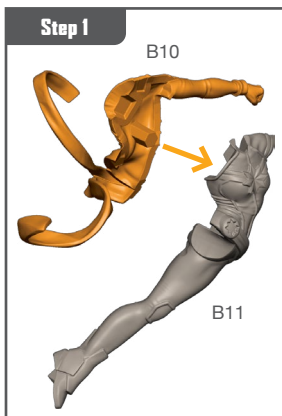

CAPTAIN MARVEL BINARY FORM ASSEMBLY GUIDE