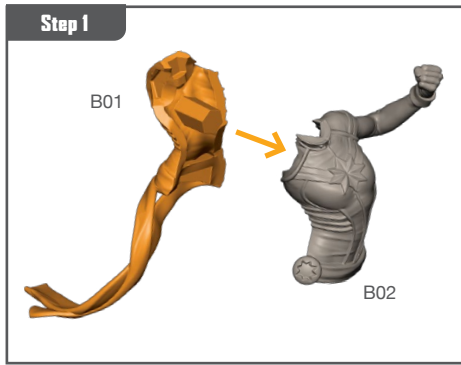

CAPTAIN MARVEL ASSEMBLY GUIDE