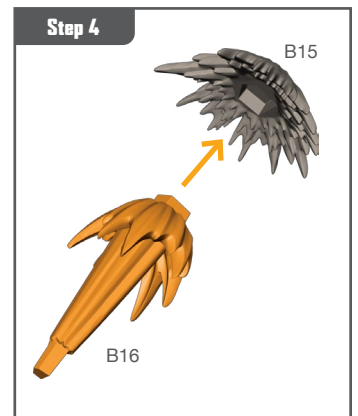

CAPTAIN MARVEL BINARY FORM ASSEMBLY GUIDE