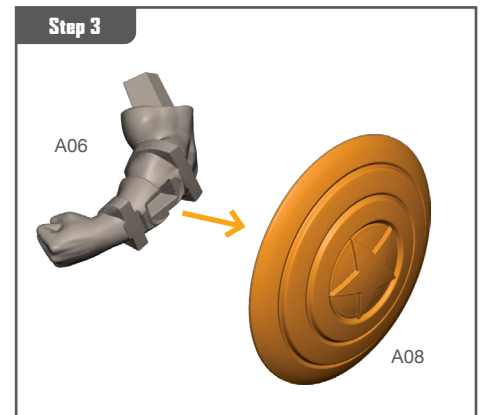

MARVEL CRISIS PROTOCOL

MINIATURES GAME

CP 143

READ THIS FIRST

Be sure to use a pair of sharp hobby clippers to remove the miniature components from the sprue. Carefully clean the excess material and mold lines with a sharp hobby knife. Check the fit of each part before gluing. Use a small amount of hobby plastic glue to assemble the components. Use caution with all products and follow all manufacturer instructions. Adult supervision is recommended for children under the age of 16. Have fun!

JOIN THE COMMUNITY

Use #PaintingProtocol to share your miniature photos and be a part of the Marvel: Crisis Protocol community!

AtomicMassGames

AtomicMassGames

Atomic_Mass_Transmissions

CAPTAIN AMERICA ASSEMBLY GUIDE