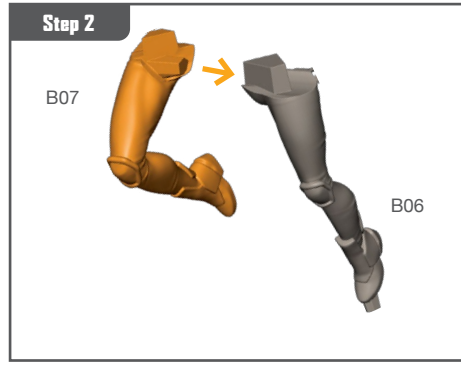

CAPTAIN MARVEL ASSEMBLY GUIDE