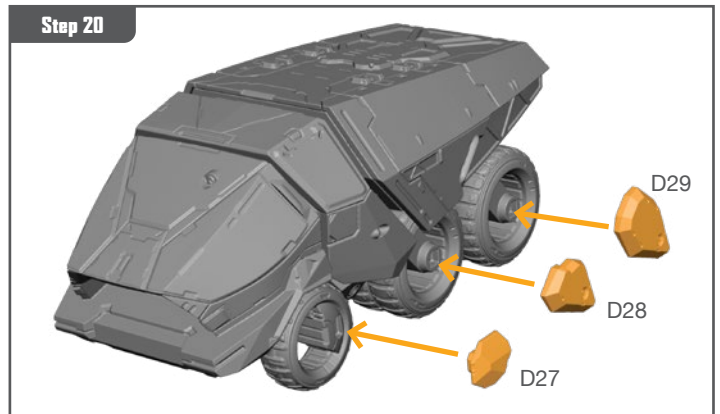

VIBRANIUM TRANSPORT ASSEMBLY GUIDE (CONTINUED)

Permission granted to print or photocopy for personal use.

Atomic Mass Games and logo are TM of Atomic Mass Games.
Atomic Mass Games, 1995 County Road B2 W, Roseville, MN, 55113, USA, 1-651-639-1905.
Actual components may vary from those shown.