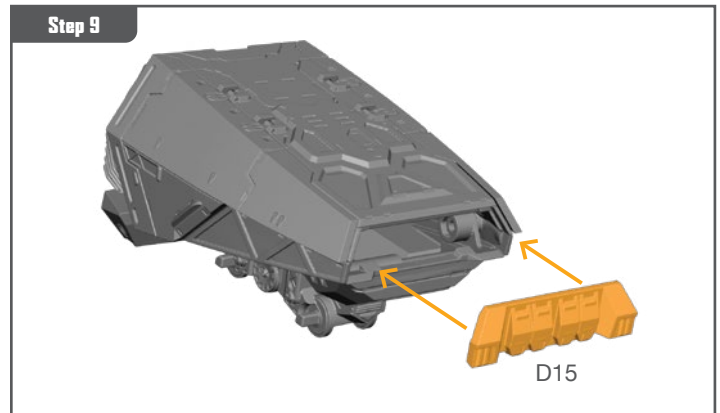

VIBRANIUM TRANSPORT ASSEMBLY GUIDE (CONTINUED)

Permission granted to print or photocopy for personal use.

Atomic Mass Games and logo are TM of Atomic Mass Games.
Atomic Mass Games, 1995 County Road B2 W, Roseville, MN, 55113, USA, 1-651-639-1905.
Actual components may vary from those shown.