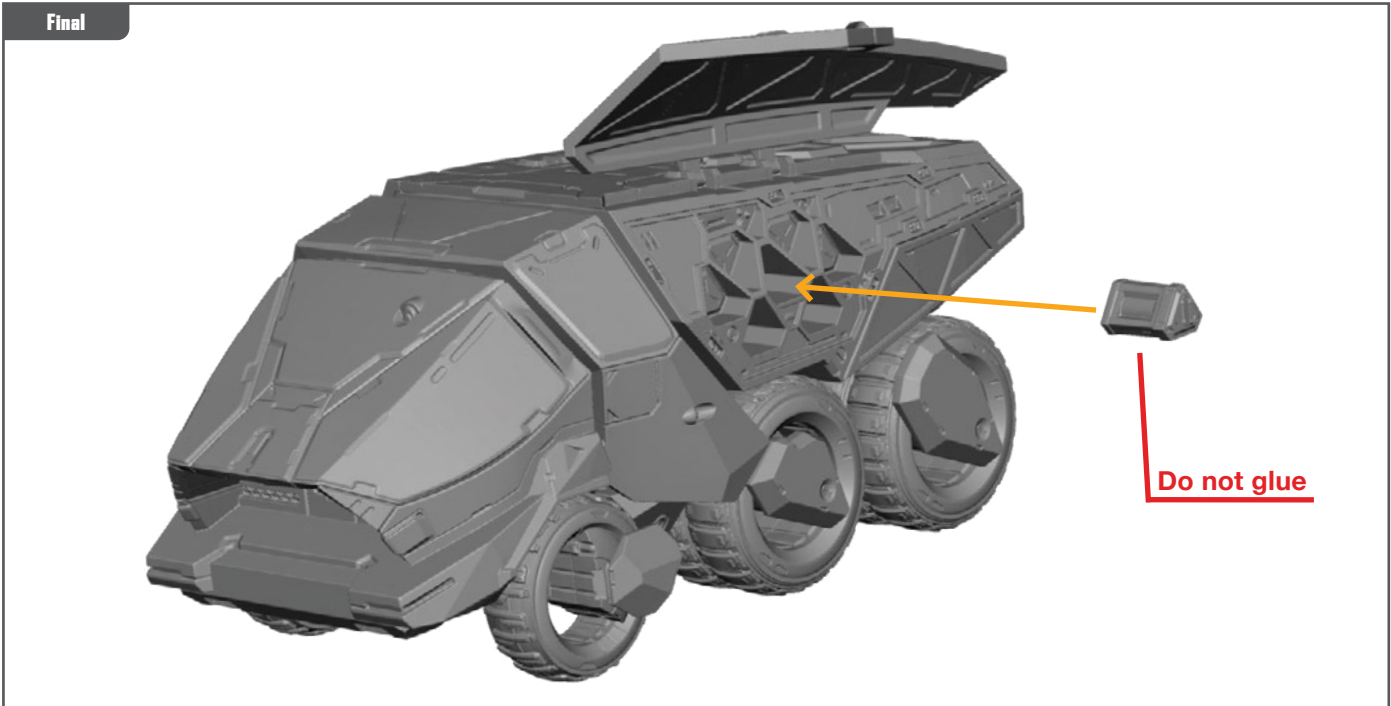

VIBRANIUM TRANSPORT ASSEMBLY GUIDE (CONTINUED)