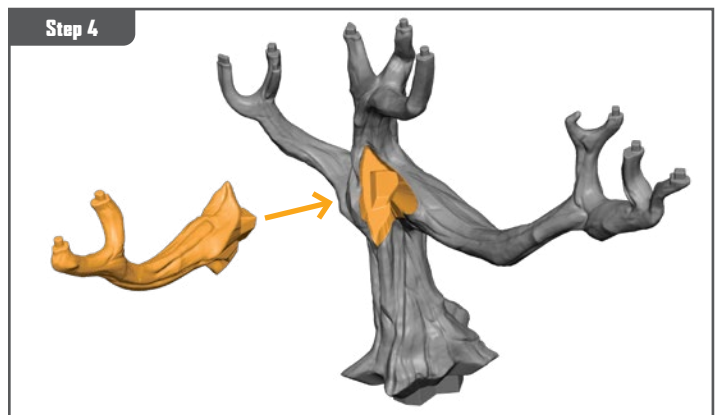

MARVEL CRISIS PROTOCOL

MINIATURES GAME

CP59

READ THIS FIRST

Be sure to use a pair of sharp hobby clippers to remove the miniature components from the frame. Carefully clean the excess material and mold lines with a sharp hobby knife. Check the fit of each part before gluing. Use a small amount of hobby plastic glue to assemble the components. Use caution with all products and follow all manufacturer instructions. Adult supervision is recommended for children under the age of 16. Have fun!

JOIN THE COMMUNITY

Use #PaintingProtocol to share your miniature photos and be a part of the Marvel: Crisis Protocol community!

AtomicMassGames

AtomicMassGames

Atomic_Mass_Transmissions

TREE ASSEMBLY GUIDE

Permission granted to print or photocopy for personal use.

Atomic Mass Games and logo are TM of Atomic Mass Games.
Atomic Mass Games, 1995 County Road B2 W, Roseville, MN, 55113, USA, 1-651-639-1905.
Actual components may vary from those shown.