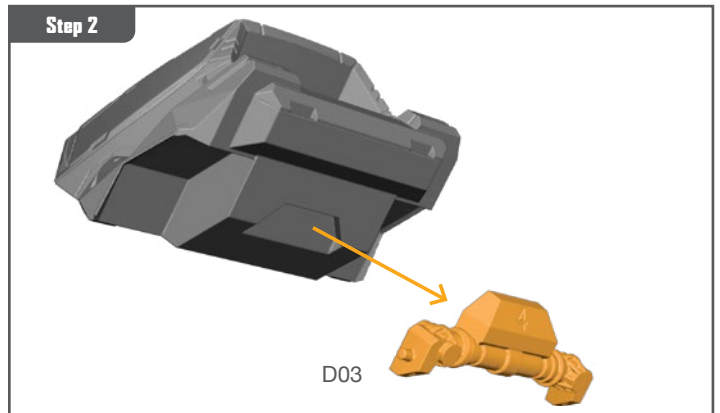

VIBRANIUM TRANSPORT ASSEMBLY GUIDE

Permission granted to print or photocopy for personal use.

Atomic Mass Games and logo are TM of Atomic Mass Games.
Atomic Mass Games, 1995 County Road B2 W, Roseville, MN, 55113, USA, 1-651-639-1905.
Actual components may vary from those shown.