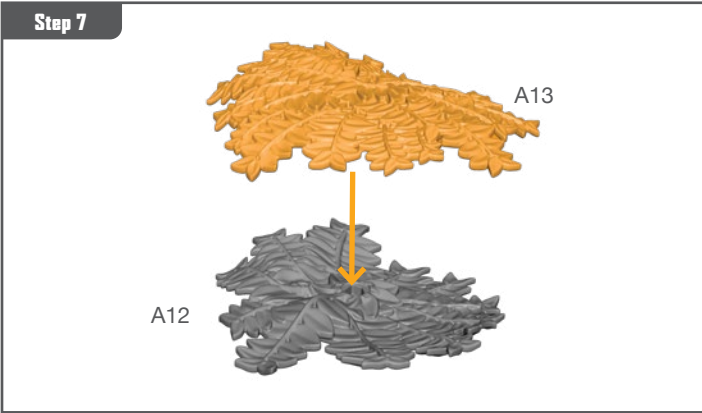

TREE ASSEMBLY GUIDE (CONTINUED)

Permission granted to print or photocopy for personal use.

Atomic Mass Games and logo are TM of Atomic Mass Games.
Atomic Mass Games, 1995 County Road B2 W, Roseville, MN, 55113, USA, 1-651-639-1905.
Actual components may vary from those shown.