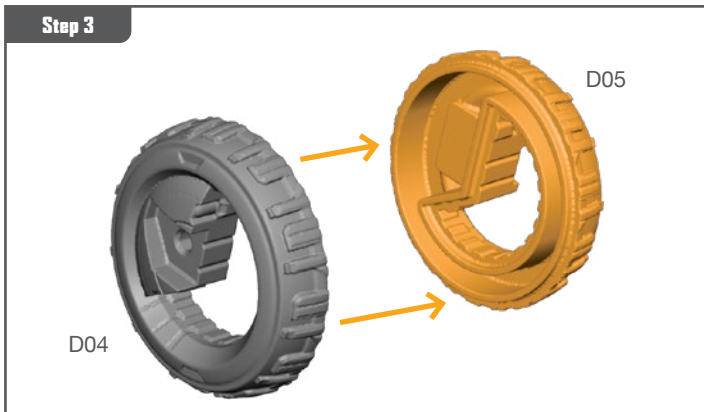

VIBRANIUM TRANSPORT ASSEMBLY GUIDE

Permission granted to print or photocopy for personal use.

Atomic Mass Games and logo are TM of Atomic Mass Games.
Atomic Mass Games, 1995 County Road B2 W, Roseville, MN, 55113, USA, 1-651-639-1905.
Actual components may vary from those shown.