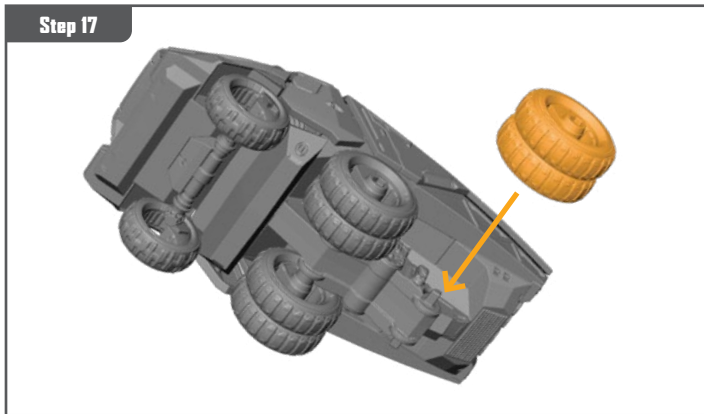

VIBRANIUM TRANSPORT ASSEMBLY GUIDE (CONTINUED)

Permission granted to print or photocopy for personal use.

Atomic Mass Games and logo are TM of Atomic Mass Games.
Atomic Mass Games, 1995 County Road B2 W, Roseville, MN, 55113, USA, 1-651-639-1905.
Actual components may vary from those shown.