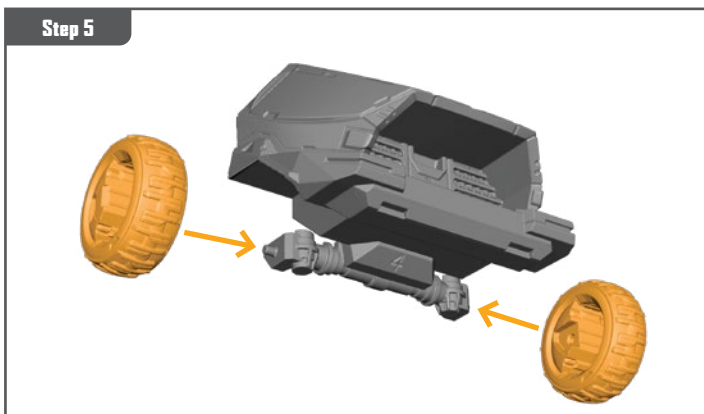

VIBRANIUM TRANSPORT ASSEMBLY GUIDE

Permission granted to print or photocopy for personal use.

Atomic Mass Games and logo are TM of Atomic Mass Games.
Atomic Mass Games, 1995 County Road B2 W, Roseville, MN, 55113, USA, 1-651-639-1905.
Actual components may vary from those shown.