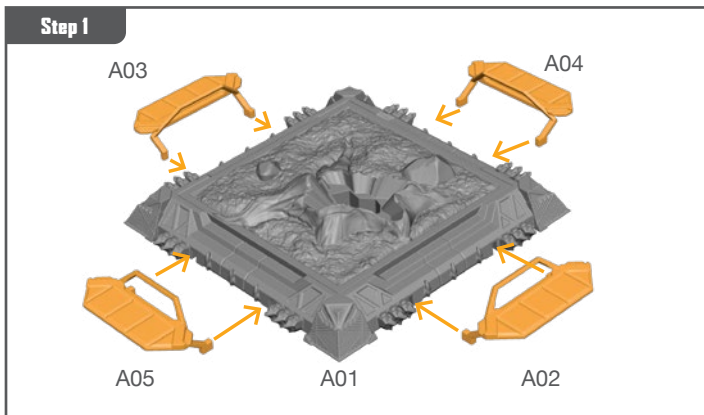

MARVEL CRISIS PROTOCOL

MINIATURES GAME

CP59

READ THIS FIRST

Be sure to use a pair of sharp hobby clippers to remove the miniature components from the frame. Carefully clean the excess material and mold lines with a sharp hobby knife. Check the fit of each part before gluing. Use a small amount of hobby plastic glue to assemble the components. Use caution with all products and follow all manufacturer instructions. Adult supervision is recommended for children under the age of 16. Have fun!

JOIN THE COMMUNITY

Use #PaintingProtocol to share your miniature photos and be a part of the Marvel: Crisis Protocol community!

AtomicMassGames

AtomicMassGames

Atomic_Mass_Transmissions

TREE ASSEMBLY GUIDE

Permission granted to print or photocopy for personal use.

Atomic Mass Games and logo are TM of Atomic Mass Games.
Atomic Mass Games, 1995 County Road B2 W, Roseville, MN, 55113, USA, 1-651-639-1905.
Actual components may vary from those shown.