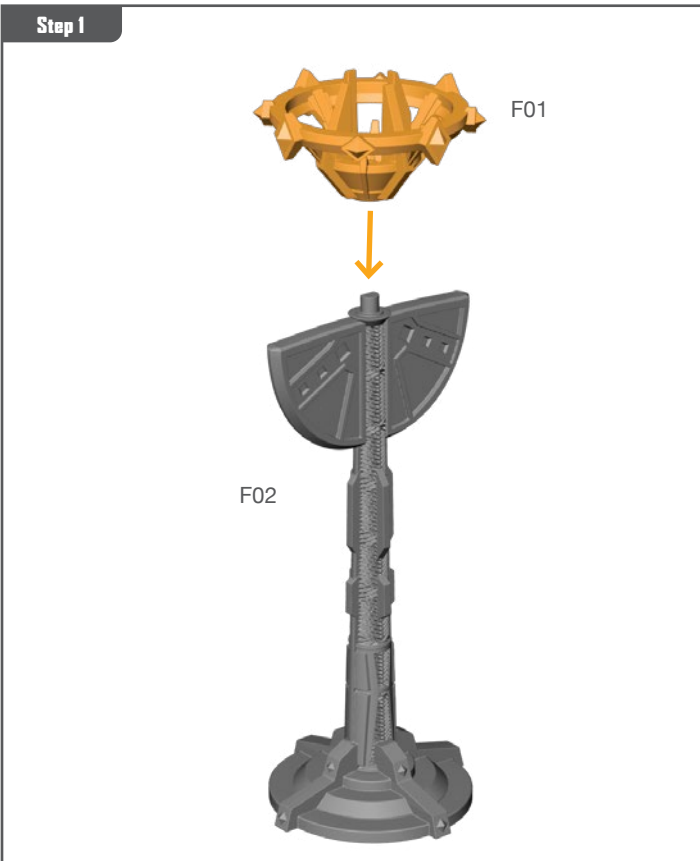

VIBRANIUM TRANSPORT ASSEMBLY GUIDE (CONTINUED)

LAMP ASSEMBLY GUIDE

Permission granted to print or photocopy for personal use.

Atomic Mass Games and logo are TM of Atomic Mass Games.
Atomic Mass Games, 1995 County Road B2 W, Roseville, MN, 55113, USA, 1-651-639-1905.
Actual components may vary from those shown.