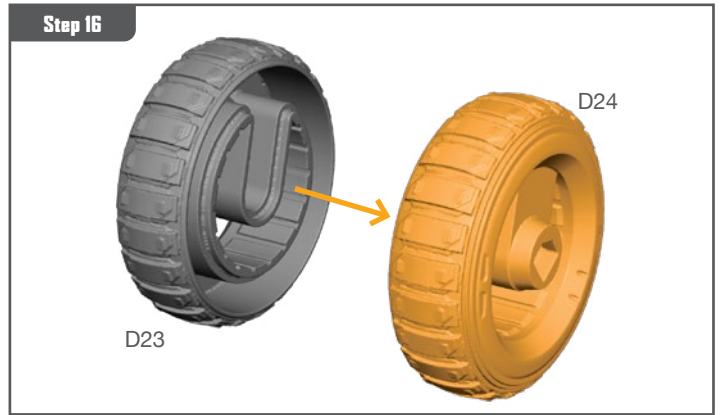

VIBRANIUM TRANSPORT ASSEMBLY GUIDE (CONTINUED)

Permission granted to print or photocopy for personal use.

Atomic Mass Games and logo are TM of Atomic Mass Games.
Atomic Mass Games, 1995 County Road B2 W, Roseville, MN, 55113, USA, 1-651-639-1905.
Actual components may vary from those shown.