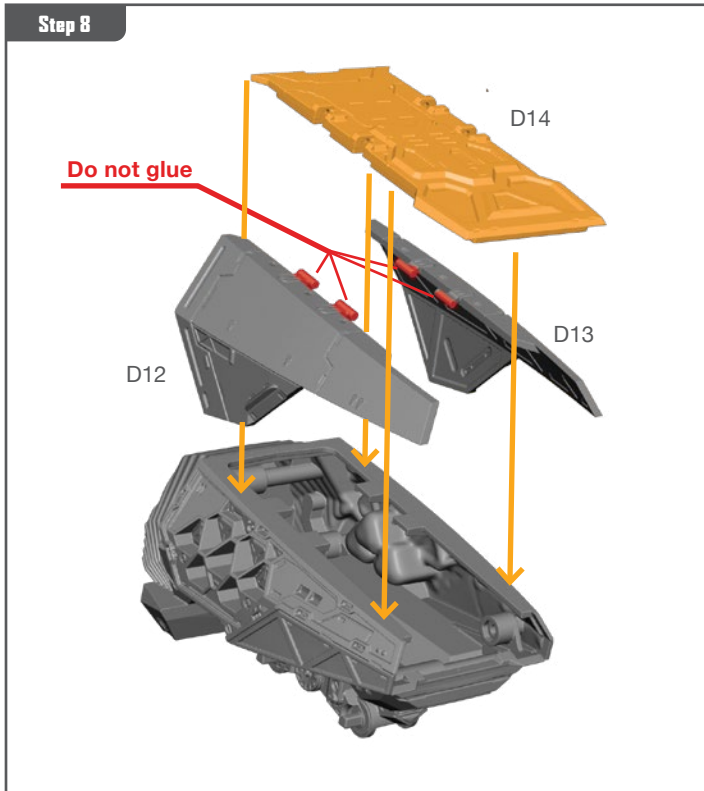

VIBRANIUM TRANSPORT ASSEMBLY GUIDE (CONTINUED)

Permission granted to print or photocopy for personal use.

Atomic Mass Games and logo are TM of Atomic Mass Games.
Atomic Mass Games, 1995 County Road B2 W, Roseville, MN, 55113, USA, 1-651-639-1905.
Actual components may vary from those shown.