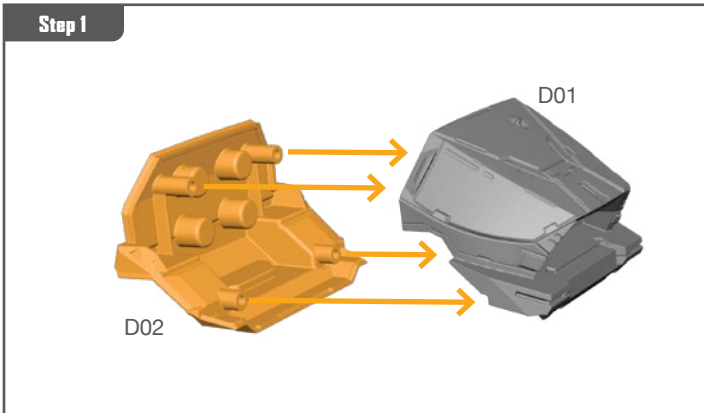

VIBRANIUM TRANSPORT ASSEMBLY GUIDE

Permission granted to print or photocopy for personal use.

Atomic Mass Games and logo are TM of Atomic Mass Games.
Atomic Mass Games, 1995 County Road B2 W, Roseville, MN, 55113, USA, 1-651-639-1905.
Actual components may vary from those shown.