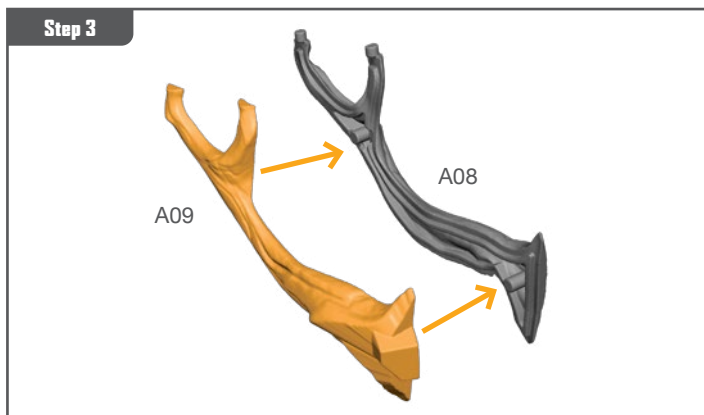

MARVEL CRISIS PROTOCOL

MINIATURES GAME

CP59

READ THIS FIRST

Be sure to use a pair of sharp hobby clippers to remove the miniature components from the frame. Carefully clean the excess material and mold lines with a sharp hobby knife. Check the fit of each part before gluing. Use a small amount of hobby plastic glue to assemble the components. Use caution with all products and follow all manufacturer instructions. Adult supervision is recommended for children under the age of 16. Have fun!

JOIN THE COMMUNITY

Use #PaintingProtocol to share your miniature photos and be a part of the Marvel: Crisis Protocol community!

AtomicMassGames

AtomicMassGames

Atomic_Mass_Transmissions

TREE ASSEMBLY GUIDE

Permission granted to print or photocopy for personal use.

Atomic Mass Games and logo are TM of Atomic Mass Games.
Atomic Mass Games, 1995 County Road B2 W, Roseville, MN, 55113, USA, 1-651-639-1905.
Actual components may vary from those shown.