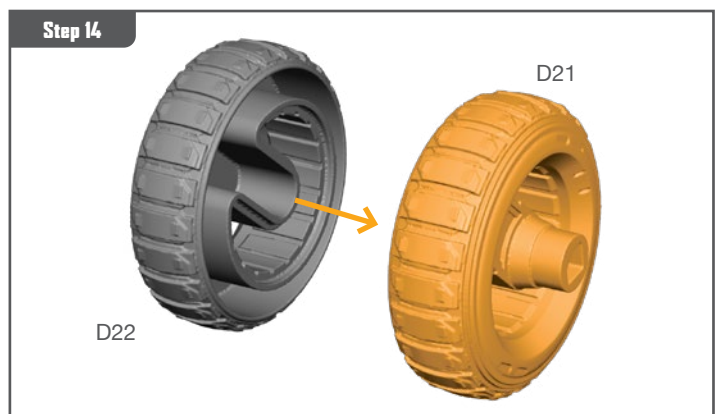

VIBRANIUM TRANSPORT ASSEMBLY GUIDE (CONTINUED)

Permission granted to print or photocopy for personal use.

Atomic Mass Games and logo are TM of Atomic Mass Games.
Atomic Mass Games, 1995 County Road B2 W, Roseville, MN, 55113, USA, 1-651-639-1905.
Actual components may vary from those shown.