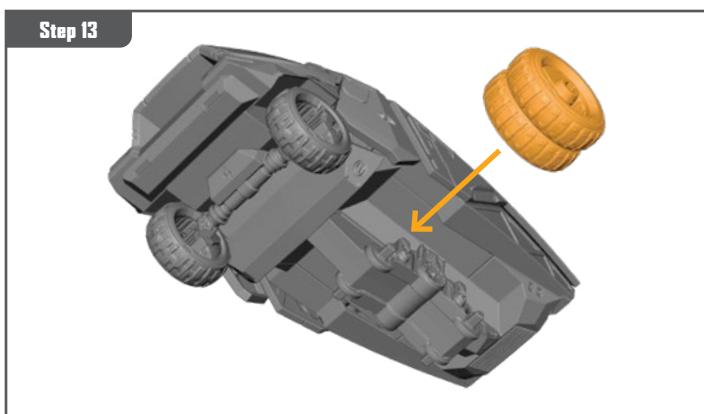

VIBRANIUM TRANSPORT ASSEMBLY GUIDE (CONTINUED)

Permission granted to print or photocopy for personal use.

Atomic Mass Games and logo are TM of Atomic Mass Games.
Atomic Mass Games, 1995 County Road B2 W, Roseville, MN, 55113, USA, 1-651-639-1905.
Actual components may vary from those shown.