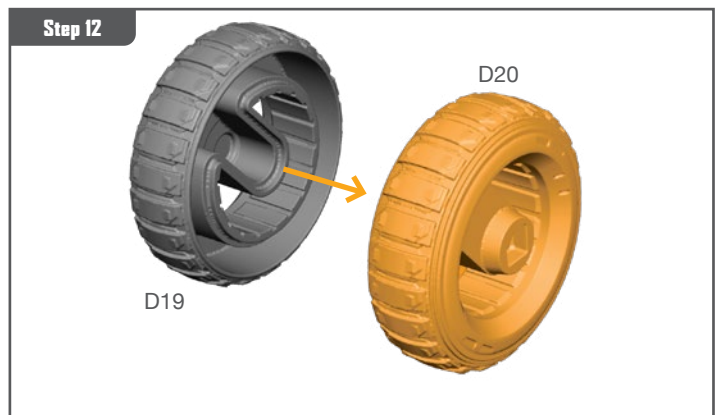

VIBRANIUM TRANSPORT ASSEMBLY GUIDE (CONTINUED)

Permission granted to print or photocopy for personal use.

Atomic Mass Games and logo are TM of Atomic Mass Games.
Atomic Mass Games, 1995 County Road B2 W, Roseville, MN, 55113, USA, 1-651-639-1905.
Actual components may vary from those shown.