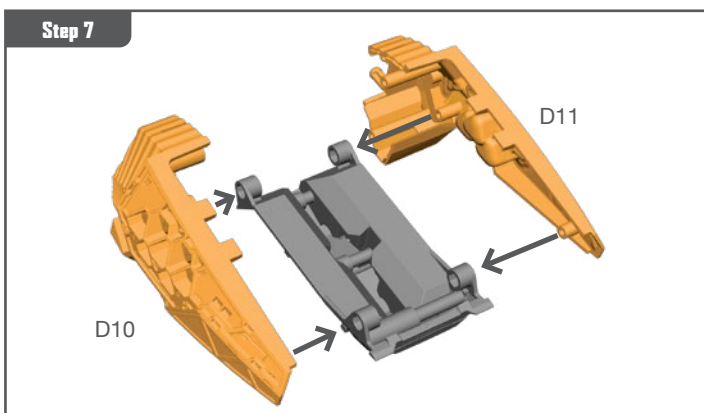

VIBRANIUM TRANSPORT ASSEMBLY GUIDE

Permission granted to print or photocopy for personal use.

Atomic Mass Games and logo are TM of Atomic Mass Games.
Atomic Mass Games, 1995 County Road B2 W, Roseville, MN, 55113, USA, 1-651-639-1905.
Actual components may vary from those shown.