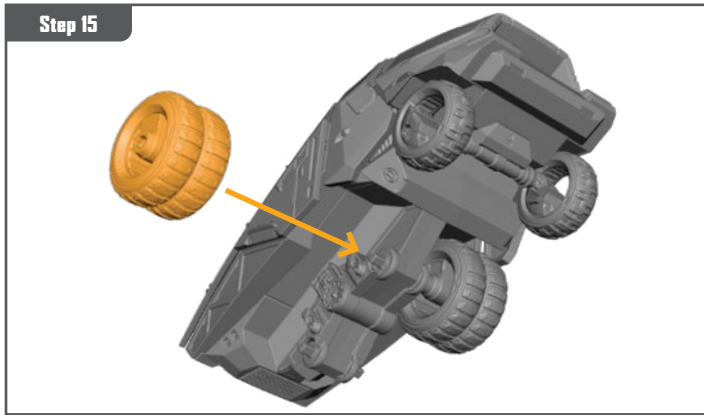

VIBRANIUM TRANSPORT ASSEMBLY GUIDE (CONTINUED)

Permission granted to print or photocopy for personal use.

Atomic Mass Games and logo are TM of Atomic Mass Games.
Atomic Mass Games, 1995 County Road B2 W, Roseville, MN, 55113, USA, 1-651-639-1905.
Actual components may vary from those shown.