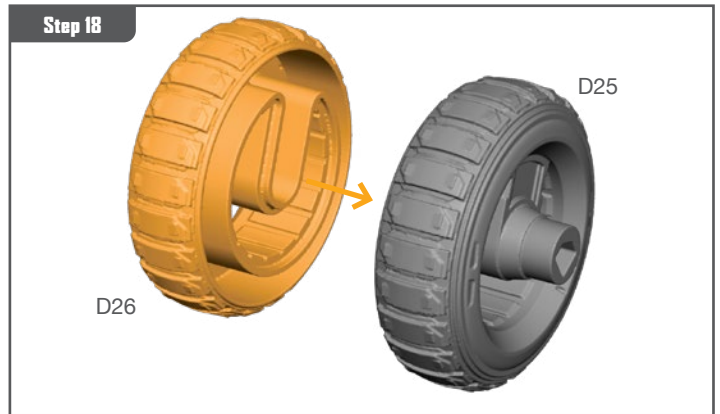

VIBRANIUM TRANSPORT ASSEMBLY GUIDE (CONTINUED)

Permission granted to print or photocopy for personal use.

Atomic Mass Games and logo are TM of Atomic Mass Games.
Atomic Mass Games, 1995 County Road B2 W, Roseville, MN, 55113, USA, 1-651-639-1905.
Actual components may vary from those shown.