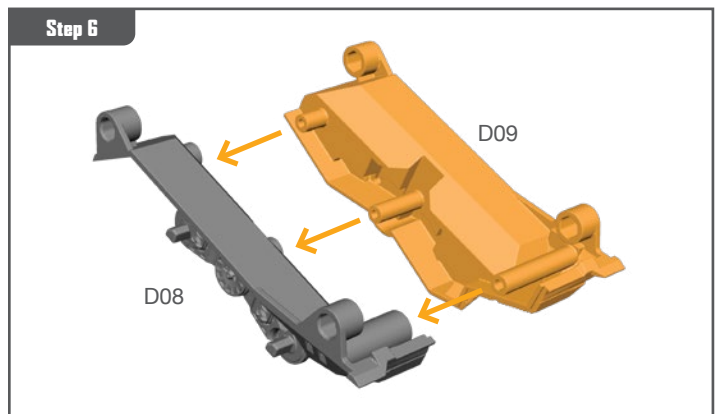

VIBRANIUM TRANSPORT ASSEMBLY GUIDE

Permission granted to print or photocopy for personal use.

Atomic Mass Games and logo are TM of Atomic Mass Games.
Atomic Mass Games, 1995 County Road B2 W, Roseville, MN, 55113, USA, 1-651-639-1905.
Actual components may vary from those shown.