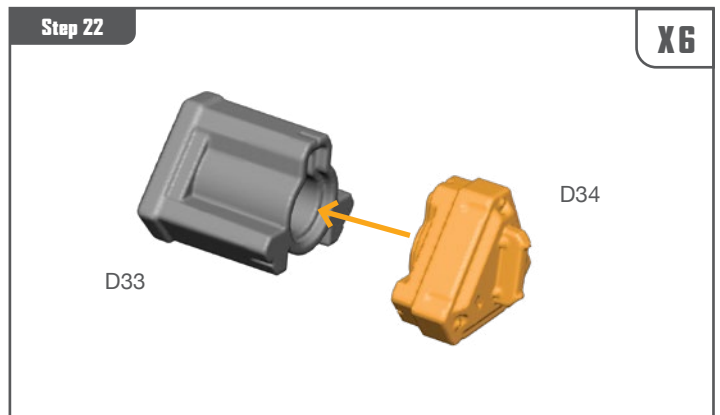

VIBRANIUM TRANSPORT ASSEMBLY GUIDE (CONTINUED)

Permission granted to print or photocopy for personal use.

Atomic Mass Games and logo are TM of Atomic Mass Games.
Atomic Mass Games, 1995 County Road B2 W, Roseville, MN, 55113, USA, 1-651-639-1905.
Actual components may vary from those shown.