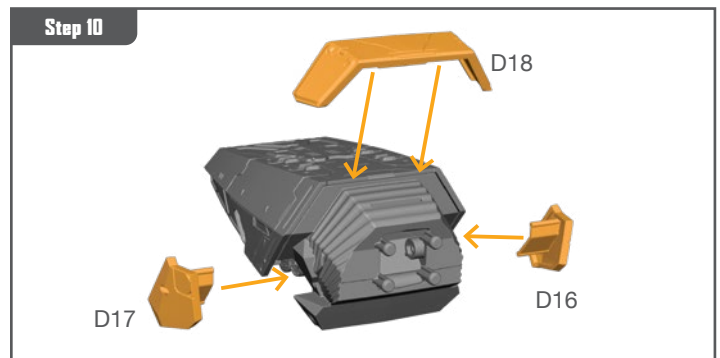

VIBRANIUM TRANSPORT ASSEMBLY GUIDE (CONTINUED)

Permission granted to print or photocopy for personal use.

Atomic Mass Games and logo are TM of Atomic Mass Games.
Atomic Mass Games, 1995 County Road B2 W, Roseville, MN, 55113, USA, 1-651-639-1905.
Actual components may vary from those shown.