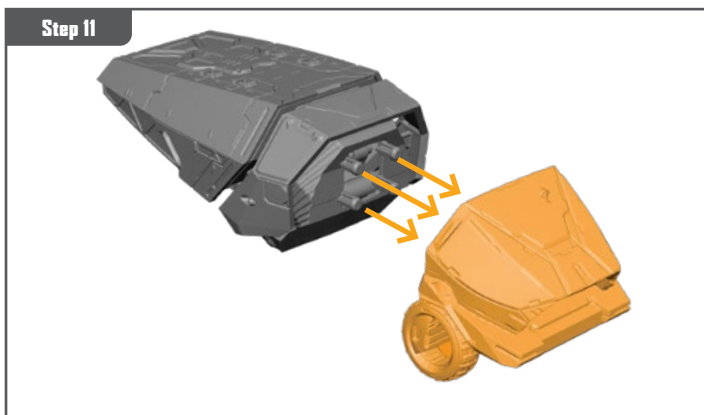

VIBRANIUM TRANSPORT ASSEMBLY GUIDE (CONTINUED)

Permission granted to print or photocopy for personal use.

Atomic Mass Games and logo are TM of Atomic Mass Games.
Atomic Mass Games, 1995 County Road B2 W, Roseville, MN, 55113, USA, 1-651-639-1905.
Actual components may vary from those shown.