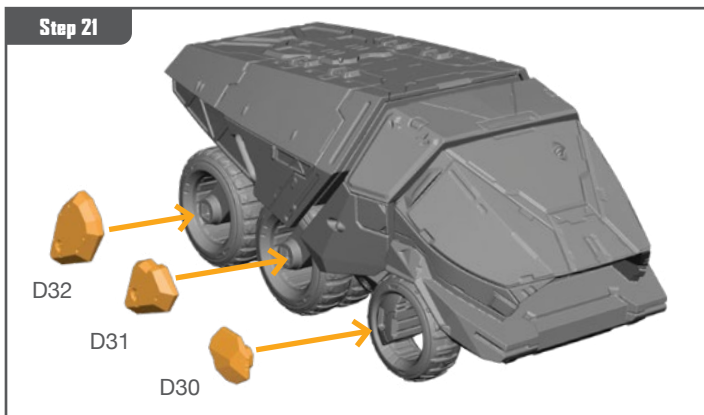

VIBRANIUM TRANSPORT ASSEMBLY GUIDE (CONTINUED)

Permission granted to print or photocopy for personal use.

Atomic Mass Games and logo are TM of Atomic Mass Games.
Atomic Mass Games, 1995 County Road B2 W, Roseville, MN, 55113, USA, 1-651-639-1905.
Actual components may vary from those shown.