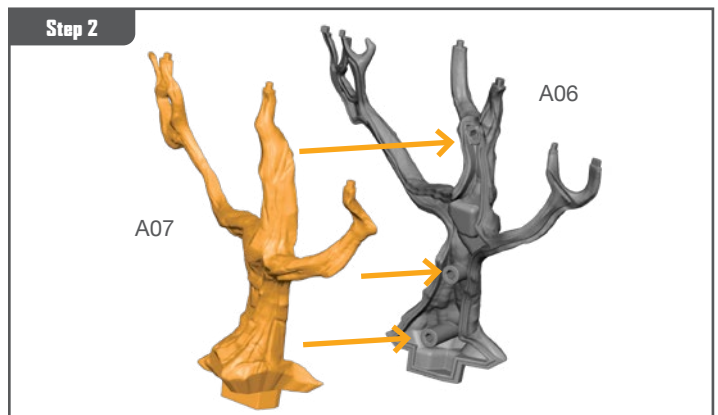

MARVEL CRISIS PROTOCOL

MINIATURES GAME

CP59

READ THIS FIRST

Be sure to use a pair of sharp hobby clippers to remove the miniature components from the frame. Carefully clean the excess material and mold lines with a sharp hobby knife. Check the fit of each part before gluing. Use a small amount of hobby plastic glue to assemble the components. Use caution with all products and follow all manufacturer instructions. Adult supervision is recommended for children under the age of 16. Have fun!

JOIN THE COMMUNITY

Use #PaintingProtocol to share your miniature photos and be a part of the Marvel: Crisis Protocol community!

AtomicMassGames

AtomicMassGames

Atomic_Mass_Transmissions

TREE ASSEMBLY GUIDE

Permission granted to print or photocopy for personal use.

Atomic Mass Games and logo are TM of Atomic Mass Games.
Atomic Mass Games, 1995 County Road B2 W, Roseville, MN, 55113, USA, 1-651-639-1905.
Actual components may vary from those shown.