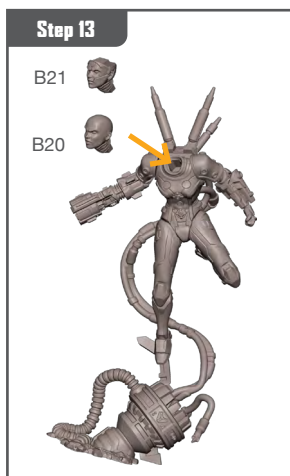

OMEGA SENTINEL ASSEMBLY GUIDE (B)

Permission granted to print or photocopy for personal use.

Atomic Mass Games and logo are TM of Atomic Mass Games.
Atomic Mass Games, 1995 County Road B2 W, Roseville, MN, 55113, USA, 1-651-639-1905.
Actual components may vary from those shown.