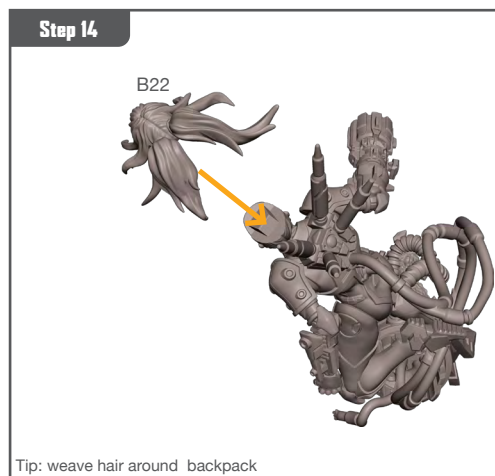

OMEGA SENTINEL ASSEMBLY GUIDE (B)

Permission granted to print or photocopy for personal use.

Atomic Mass Games and logo are TM of Atomic Mass Games.
Atomic Mass Games, 1995 County Road B2 W, Roseville, MN, 55113, USA, 1-651-639-1905.
Actual components may vary from those shown.