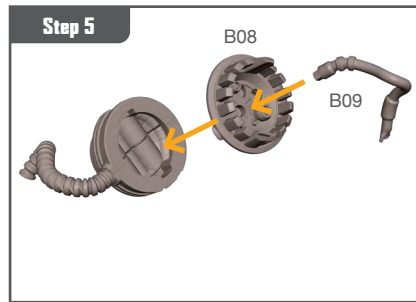

OMEGA SENTINEL ASSEMBLY GUIDE (B)

Permission granted to print or photocopy for personal use.

Atomic Mass Games and logo are TM of Atomic Mass Games.
Atomic Mass Games, 1995 County Road B2 W, Roseville, MN, 55113, USA, 1-651-639-1905.
Actual components may vary from those shown.