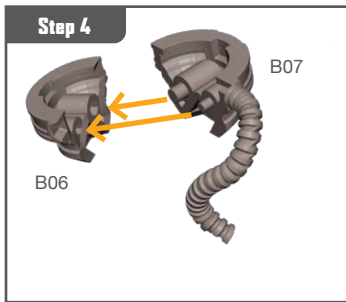

OMEGA SENTINEL ASSEMBLY GUIDE (B)

Permission granted to print or photocopy for personal use.

Atomic Mass Games and logo are TM of Atomic Mass Games.
Atomic Mass Games, 1995 County Road B2 W, Roseville, MN, 55113, USA, 1-651-639-1905.
Actual components may vary from those shown.