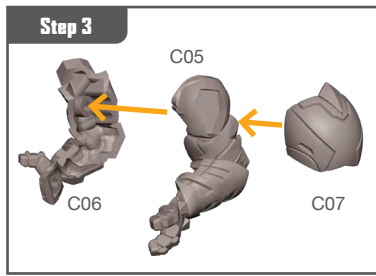

NIMROD ASSEMBLY GUIDE (C)

Permission granted to print or photocopy for personal use.

Atomic Mass Games and logo are TM of Atomic Mass Games.
Atomic Mass Games, 1995 County Road B2 W, Roseville, MN, 55113, USA, 1-651-639-1905.
Actual components may vary from those shown.