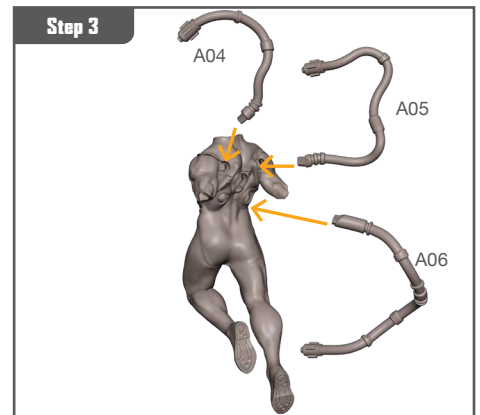

MARVEL CRISIS PROTOCOL MINIATURES GAME

MCPO9

READ THIS FIRST

Be sure to use a pair of sharp hobby clippers to remove the miniature components from the frame. Carefully clean the excess material and mold lines with a sharp hobby knife. Check the fit of each part before gluing. Use a small amount of hobby plastic glue to assemble the components. Use caution with all products and follow all manufacturer instructions. Adult supervision is recommended for children under the age of 16. Have fun!

JOIN THE COMMUNITY

Use #PaintingProtocol to share your miniature photos and be a part of the Marvel: Crisis Protocol community!

AtomicMassGames

AtomicMassGames

Atomic_Mass_Transmissions

BASTION ASSEMBLY GUIDE (A)

Permission granted to print or photocopy for personal use.

Atomic Mass Games and logo are TM of Atomic Mass Games.
Atomic Mass Games, 1995 County Road B2 W, Roseville, MN, 55113, USA, 1-651-639-1905.
Actual components may vary from those shown.