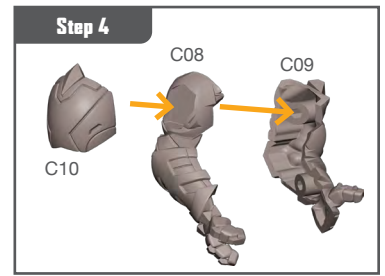

NIMROD ASSEMBLY GUIDE (C)

Permission granted to print or photocopy for personal use.

Atomic Mass Games and logo are TM of Atomic Mass Games.
Atomic Mass Games, 1995 County Road B2 W, Roseville, MN, 55113, USA, 1-651-639-1905.
Actual components may vary from those shown.