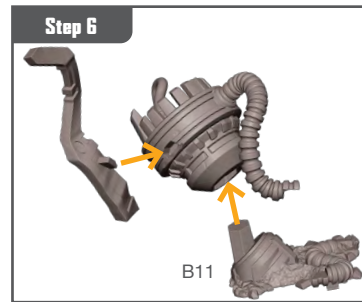

OMEGA SENTINEL ASSEMBLY GUIDE (B)

Permission granted to print or photocopy for personal use.

Atomic Mass Games and logo are TM of Atomic Mass Games.
Atomic Mass Games, 1995 County Road B2 W, Roseville, MN, 55113, USA, 1-651-639-1905.
Actual components may vary from those shown.