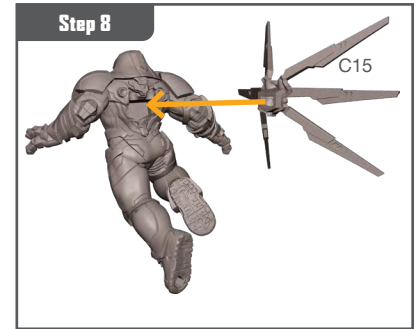

NIMROD ASSEMBLY GUIDE (C)

Permission granted to print or photocopy for personal use.

Atomic Mass Games and logo are TM of Atomic Mass Games.
Atomic Mass Games, 1995 County Road B2 W, Roseville, MN, 55113, USA, 1-651-639-1905.
Actual components may vary from those shown.