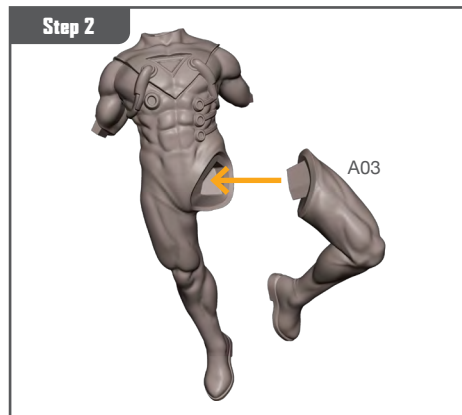

MARVEL CRISIS PROTOCOL MINIATURES GAME

MCPO9

READ THIS FIRST

Be sure to use a pair of sharp hobby clippers to remove the miniature components from the frame. Carefully clean the excess material and mold lines with a sharp hobby knife. Check the fit of each part before gluing. Use a small amount of hobby plastic glue to assemble the components. Use caution with all products and follow all manufacturer instructions. Adult supervision is recommended for children under the age of 16. Have fun!

JOIN THE COMMUNITY

Use #PaintingProtocol to share your miniature photos and be a part of the Marvel: Crisis Protocol community!

AtomicMassGames

AtomicMassGames

Atomic_Mass_Transmissions

BASTION ASSEMBLY GUIDE (A)

Permission granted to print or photocopy for personal use.

Atomic Mass Games and logo are TM of Atomic Mass Games.
Atomic Mass Games, 1995 County Road B2 W, Roseville, MN, 55113, USA, 1-651-639-1905.
Actual components may vary from those shown.