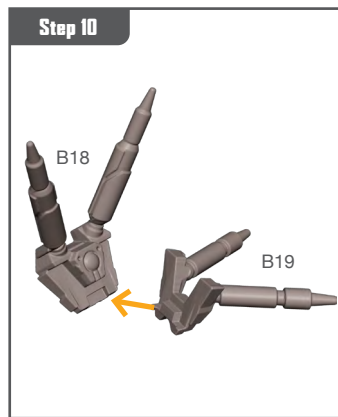

OMEGA SENTINEL ASSEMBLY GUIDE (B)

Permission granted to print or photocopy for personal use.

Atomic Mass Games and logo are TM of Atomic Mass Games.
Atomic Mass Games, 1995 County Road B2 W, Roseville, MN, 55113, USA, 1-651-639-1905.
Actual components may vary from those shown.