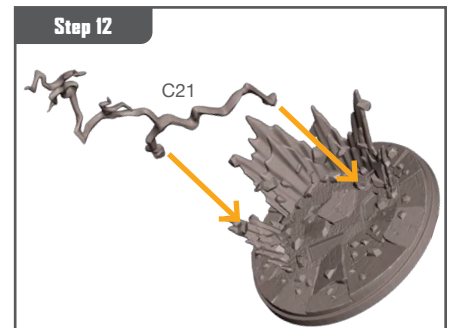

OMEGA SENTINEL ASSEMBLY GUIDE (B)

Permission granted to print or photocopy for personal use.

Atomic Mass Games and logo are TM of Atomic Mass Games.
Atomic Mass Games, 1995 County Road B2 W, Roseville, MN, 55113, USA, 1-651-639-1905.
Actual components may vary from those shown.

NIMROD ASSEMBLY GUIDE (C)

Permission granted to print or photocopy for personal use.

Atomic Mass Games and logo are TM of Atomic Mass Games.
Atomic Mass Games, 1995 County Road B2 W, Roseville, MN, 55113, USA, 1-651-639-1905.
Actual components may vary from those shown.