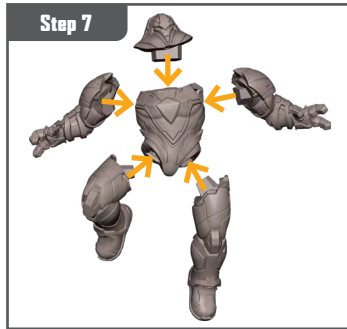

NIMROD ASSEMBLY GUIDE (C)

Permission granted to print or photocopy for personal use.

Atomic Mass Games and logo are TM of Atomic Mass Games.
Atomic Mass Games, 1995 County Road B2 W, Roseville, MN, 55113, USA, 1-651-639-1905.
Actual components may vary from those shown.