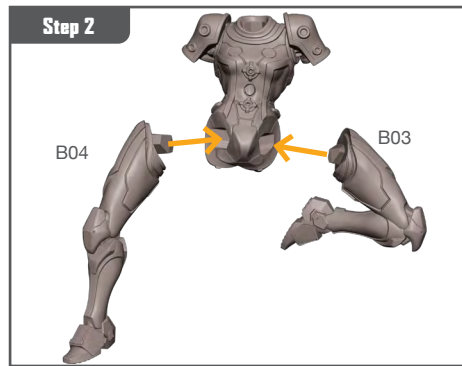

OMEGA SENTINEL ASSEMBLY GUIDE (B)

Permission granted to print or photocopy for personal use.

Atomic Mass Games and logo are TM of Atomic Mass Games.
Atomic Mass Games, 1995 County Road B2 W, Roseville, MN, 55113, USA, 1-651-639-1905.
Actual components may vary from those shown.