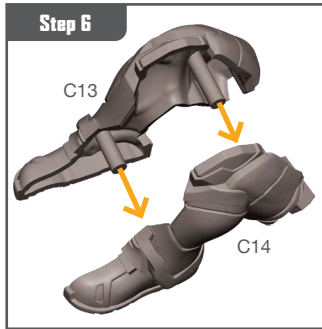

NIMROD ASSEMBLY GUIDE (C)

Permission granted to print or photocopy for personal use.

Atomic Mass Games and logo are TM of Atomic Mass Games.
Atomic Mass Games, 1995 County Road B2 W, Roseville, MN, 55113, USA, 1-651-639-1905.
Actual components may vary from those shown.