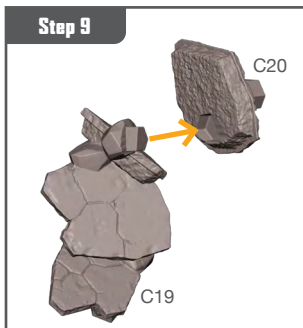

NIMROD ASSEMBLY GUIDE (C)

Permission granted to print or photocopy for personal use.

Atomic Mass Games and logo are TM of Atomic Mass Games.
Atomic Mass Games, 1995 County Road B2 W, Roseville, MN, 55113, USA, 1-651-639-1905.
Actual components may vary from those shown.