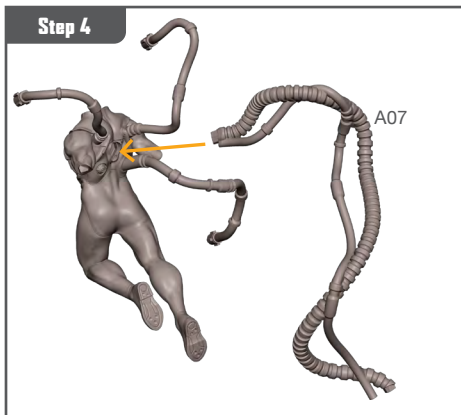

MARVEL CRISIS PROTOCOL MINIATURES GAME

MCPO9

READ THIS FIRST

Be sure to use a pair of sharp hobby clippers to remove the miniature components from the frame. Carefully clean the excess material and mold lines with a sharp hobby knife. Check the fit of each part before gluing. Use a small amount of hobby plastic glue to assemble the components. Use caution with all products and follow all manufacturer instructions. Adult supervision is recommended for children under the age of 16. Have fun!

JOIN THE COMMUNITY

Use #PaintingProtocol to share your miniature photos and be a part of the Marvel: Crisis Protocol community!

AtomicMassGames

AtomicMassGames

Atomic_Mass_Transmissions

BASTION ASSEMBLY GUIDE (A)

Permission granted to print or photocopy for personal use.

Atomic Mass Games and logo are TM of Atomic Mass Games.
Atomic Mass Games, 1995 County Road B2 W, Roseville, MN, 55113, USA, 1-651-639-1905.
Actual components may vary from those shown.