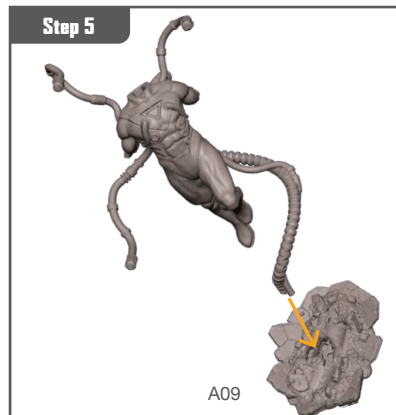

MARVEL CRISIS PROTOCOL MINIATURES GAME

MCPO9

READ THIS FIRST

Be sure to use a pair of sharp hobby clippers to remove the miniature components from the frame. Carefully clean the excess material and mold lines with a sharp hobby knife. Check the fit of each part before gluing. Use a small amount of hobby plastic glue to assemble the components. Use caution with all products and follow all manufacturer instructions. Adult supervision is recommended for children under the age of 16. Have fun!

JOIN THE COMMUNITY

Use #PaintingProtocol to share your miniature photos and be a part of the Marvel: Crisis Protocol community!

AtomicMassGames

AtomicMassGames

Atomic_Mass_Transmissions

BASTION ASSEMBLY GUIDE (A)

Permission granted to print or photocopy for personal use.

Atomic Mass Games and logo are TM of Atomic Mass Games.
Atomic Mass Games, 1995 County Road B2 W, Roseville, MN, 55113, USA, 1-651-639-1905.
Actual components may vary from those shown.