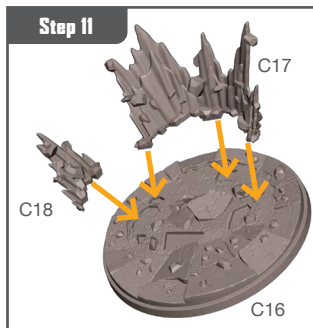

NIMROD ASSEMBLY GUIDE (C)

Permission granted to print or photocopy for personal use.

Atomic Mass Games and logo are TM of Atomic Mass Games.
Atomic Mass Games, 1995 County Road B2 W, Roseville, MN, 55113, USA, 1-651-639-1905.
Actual components may vary from those shown.