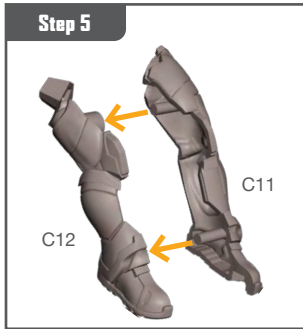

NIMROD ASSEMBLY GUIDE (C)

Permission granted to print or photocopy for personal use.

Atomic Mass Games and logo are TM of Atomic Mass Games.
Atomic Mass Games, 1995 County Road B2 W, Roseville, MN, 55113, USA, 1-651-639-1905.
Actual components may vary from those shown.