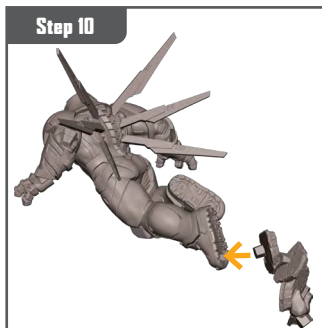

NIMROD ASSEMBLY GUIDE (C)

Permission granted to print or photocopy for personal use.

Atomic Mass Games and logo are TM of Atomic Mass Games.
Atomic Mass Games, 1995 County Road B2 W, Roseville, MN, 55113, USA, 1-651-639-1905.
Actual components may vary from those shown.