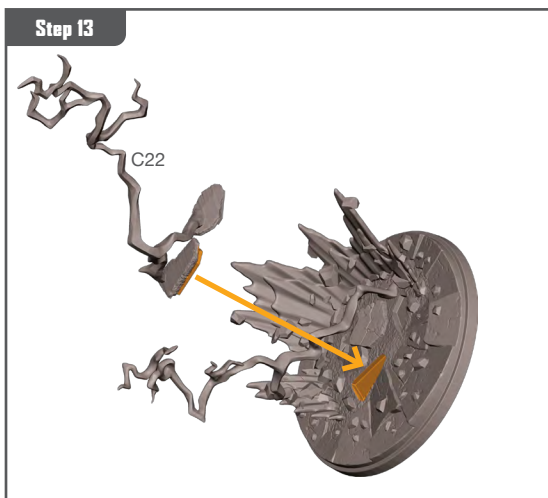

OMEGA SENTINEL ASSEMBLY GUIDE (B)

Permission granted to print or photocopy for personal use.

Atomic Mass Games and logo are TM of Atomic Mass Games.
Atomic Mass Games, 1995 County Road B2 W, Roseville, MN, 55113, USA, 1-651-639-1905.
Actual components may vary from those shown.

NIMROD ASSEMBLY GUIDE (C)

Permission granted to print or photocopy for personal use.

Atomic Mass Games and logo are TM of Atomic Mass Games.
Atomic Mass Games, 1995 County Road B2 W, Roseville, MN, 55113, USA, 1-651-639-1905.
Actual components may vary from those shown.