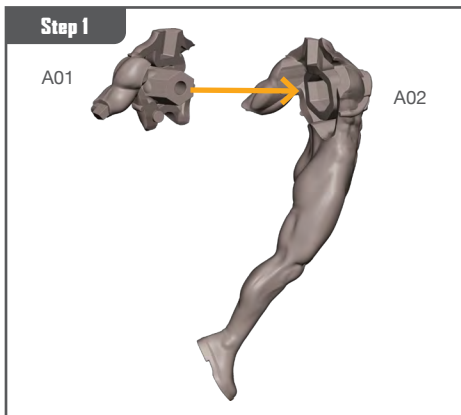

MARVEL CRISIS PROTOCOL MINIATURES GAME

MCPO9

READ THIS FIRST

Be sure to use a pair of sharp hobby clippers to remove the miniature components from the frame. Carefully clean the excess material and mold lines with a sharp hobby knife. Check the fit of each part before gluing. Use a small amount of hobby plastic glue to assemble the components. Use caution with all products and follow all manufacturer instructions. Adult supervision is recommended for children under the age of 16. Have fun!

JOIN THE COMMUNITY

Use #PaintingProtocol to share your miniature photos and be a part of the Marvel: Crisis Protocol community!

AtomicMassGames

AtomicMassGames

Atomic_Mass_Transmissions

BASTION ASSEMBLY GUIDE (A)

Permission granted to print or photocopy for personal use.

Atomic Mass Games and logo are TM of Atomic Mass Games.
Atomic Mass Games, 1995 County Road B2 W, Roseville, MN, 55113, USA, 1-651-639-1905.
Actual components may vary from those shown.