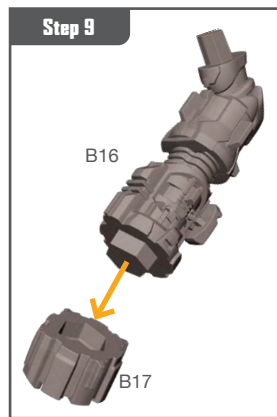

OMEGA SENTINEL ASSEMBLY GUIDE (B)

Permission granted to print or photocopy for personal use.

Atomic Mass Games and logo are TM of Atomic Mass Games.
Atomic Mass Games, 1995 County Road B2 W, Roseville, MN, 55113, USA, 1-651-639-1905.
Actual components may vary from those shown.