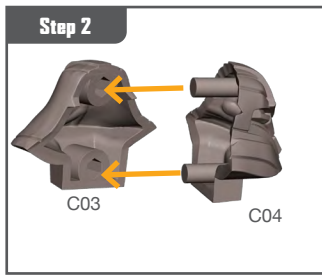

NIMROD ASSEMBLY GUIDE (C)

Permission granted to print or photocopy for personal use.

Atomic Mass Games and logo are TM of Atomic Mass Games.
Atomic Mass Games, 1995 County Road B2 W, Roseville, MN, 55113, USA, 1-651-639-1905.
Actual components may vary from those shown.