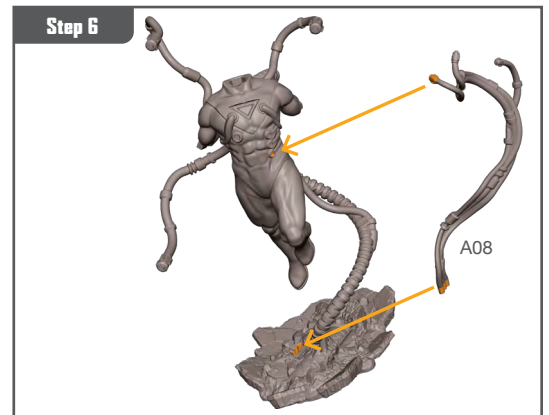

MARVEL CRISIS PROTOCOL MINIATURES GAME

MCPO9

READ THIS FIRST

Be sure to use a pair of sharp hobby clippers to remove the miniature components from the frame. Carefully clean the excess material and mold lines with a sharp hobby knife. Check the fit of each part before gluing. Use a small amount of hobby plastic glue to assemble the components. Use caution with all products and follow all manufacturer instructions. Adult supervision is recommended for children under the age of 16. Have fun!

JOIN THE COMMUNITY

Use #PaintingProtocol to share your miniature photos and be a part of the Marvel: Crisis Protocol community!

AtomicMassGames

AtomicMassGames

Atomic_Mass_Transmissions

BASTION ASSEMBLY GUIDE (A)