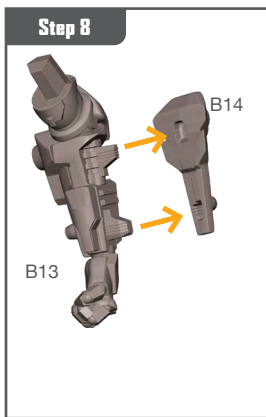

OMEGA SENTINEL ASSEMBLY GUIDE (B)

Permission granted to print or photocopy for personal use.

Atomic Mass Games and logo are TM of Atomic Mass Games.
Atomic Mass Games, 1995 County Road B2 W, Roseville, MN, 55113, USA, 1-651-639-1905.
Actual components may vary from those shown.