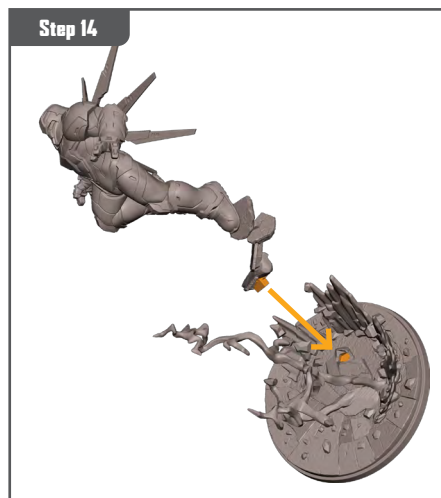

NIMROD ASSEMBLY GUIDE (C)

Permission granted to print or photocopy for personal use.

Atomic Mass Games and logo are TM of Atomic Mass Games.
Atomic Mass Games, 1995 County Road B2 W, Roseville, MN, 55113, USA, 1-651-639-1905.
Actual components may vary from those shown.