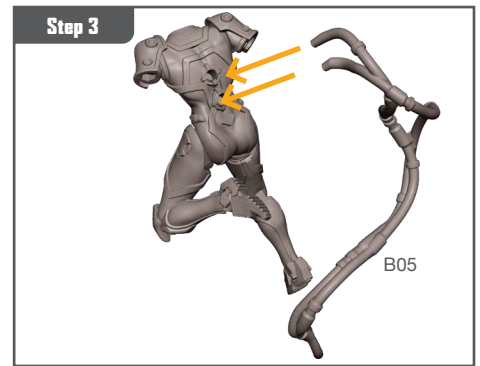

OMEGA SENTINEL ASSEMBLY GUIDE (B)

Permission granted to print or photocopy for personal use.

Atomic Mass Games and logo are TM of Atomic Mass Games.
Atomic Mass Games, 1995 County Road B2 W, Roseville, MN, 55113, USA, 1-651-639-1905.
Actual components may vary from those shown.