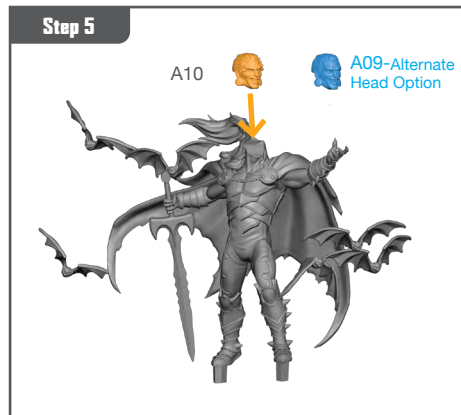

MARVEL CRISIS PROTOCOL

MINIATURES GAME

CP245

READ THIS FIRST

Be sure to use a pair of sharp hobby clippers to remove the miniature components from the frame. Carefully clean the excess material and mold lines with a sharp hobby knife. Check the fit of each part before gluing. Use a small amount of hobby plastic glue to assemble the components. Use caution with all products and follow all manufacturer instructions. Adult supervision is recommended for children under the age of 16. Have fun!

JOIN THE COMMUNITY

Use #PaintingProtocol to share your miniature photos and be a part of the Marvel: Crisis Protocol community!

AtomicMassGames

AtomicMassGames

Atomic_Mass_Transmissions

DRACULA ASSEMBLY GUIDE (A)

Permission granted to print or photocopy for personal use.

Atomic Mass Games and logo are TM of Atomic Mass Games.
Atomic Mass Games, 1995 County Road B2 W, Roseville, MN, 55113, USA, 1-651-639-1905.
Actual components may vary from those shown.