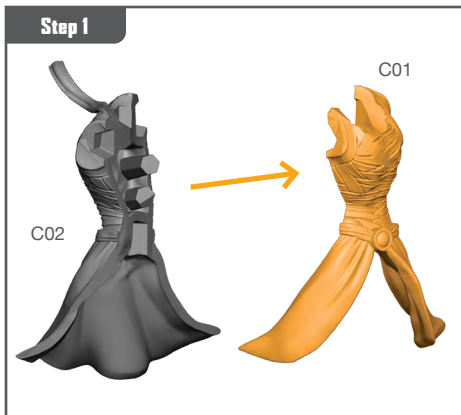

N,KANTU, THE LIVING MUMMY ASSEMBLY GUIDE (C)

Permission granted to print or photocopy for personal use.

Atomic Mass Games and logo are TM of Atomic Mass Games.
Atomic Mass Games, 1995 County Road B2 W, Roseville, MN, 55113, USA, 1-651-639-1905.
Actual components may vary from those shown.