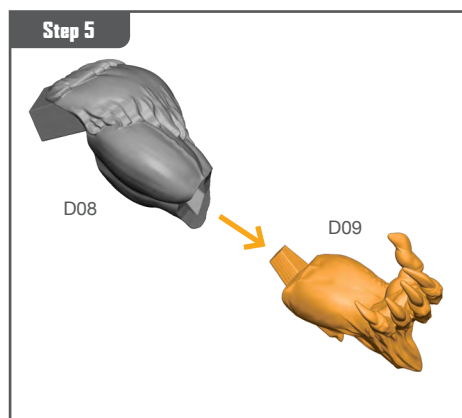

WEREWOLF BY NIGHT ASSEMBLY GUIDE (D)

Permission granted to print or photocopy for personal use.

Atomic Mass Games and logo are TM of Atomic Mass Games.
Atomic Mass Games, 1995 County Road B2 W, Roseville, MN, 55113, USA, 1-651-639-1905.
Actual components may vary from those shown.