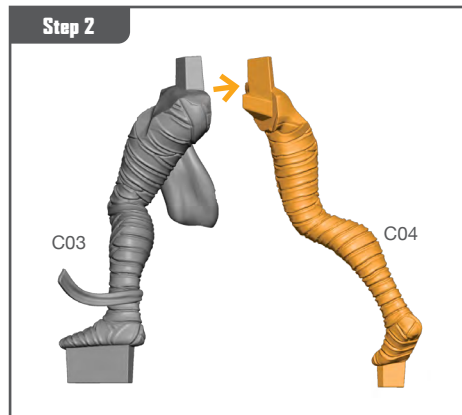

N,KANTU, THE LIVING MUMMY ASSEMBLY GUIDE (C)

Permission granted to print or photocopy for personal use.

Atomic Mass Games and logo are TM of Atomic Mass Games.
Atomic Mass Games, 1995 County Road B2 W, Roseville, MN, 55113, USA, 1-651-639-1905.
Actual components may vary from those shown.