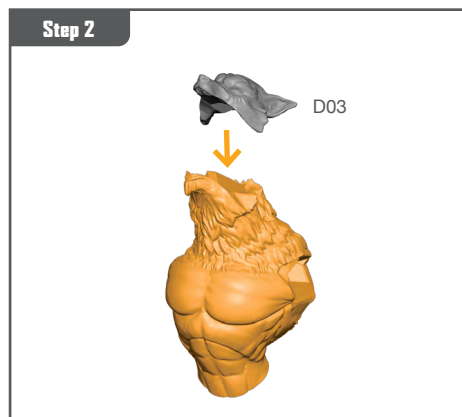

WEREWOLF BY NIGHT ASSEMBLY GUIDE (D)

Permission granted to print or photocopy for personal use.

Atomic Mass Games and logo are TM of Atomic Mass Games.
Atomic Mass Games, 1995 County Road B2 W, Roseville, MN, 55113, USA, 1-651-639-1905.
Actual components may vary from those shown.