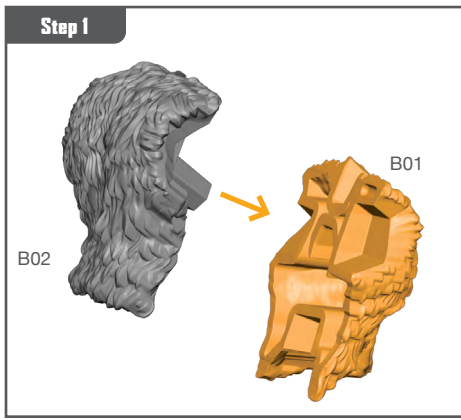

FRANKENSTEIN'S MONSTER ASSEMBLY GUIDE (B)