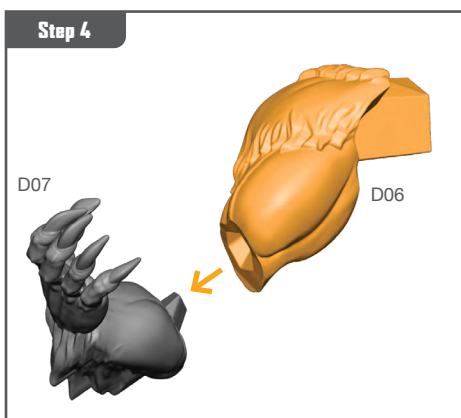

WEREWOLF BY NIGHT ASSEMBLY GUIDE (D)

Permission granted to print or photocopy for personal use.

Atomic Mass Games and logo are TM of Atomic Mass Games.
Atomic Mass Games, 1995 County Road B2 W, Roseville, MN, 55113, USA, 1-651-639-1905.
Actual components may vary from those shown.