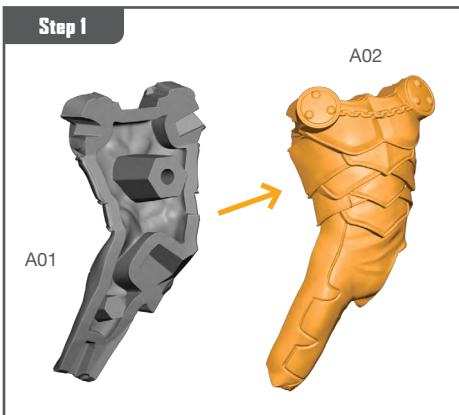

MARVEL CRISIS PROTOCOL

MINIATURES GAME

CP245

READ THIS FIRST

Be sure to use a pair of sharp hobby clippers to remove the miniature components from the frame. Carefully clean the excess material and mold lines with a sharp hobby knife. Check the fit of each part before gluing. Use a small amount of hobby plastic glue to assemble the components. Use caution with all products and follow all manufacturer instructions. Adult supervision is recommended for children under the age of 16. Have fun!

JOIN THE COMMUNITY

Use #PaintingProtocol to share your miniature photos and be a part of the Marvel: Crisis Protocol community!

AtomicMassGames

AtomicMassGames

Atomic_Mass_Transmissions

DRACULA ASSEMBLY GUIDE (A)

Permission granted to print or photocopy for personal use.

Atomic Mass Games and logo are TM of Atomic Mass Games.
Atomic Mass Games, 1995 County Road B2 W, Roseville, MN, 55113, USA, 1-651-639-1905.
Actual components may vary from those shown.