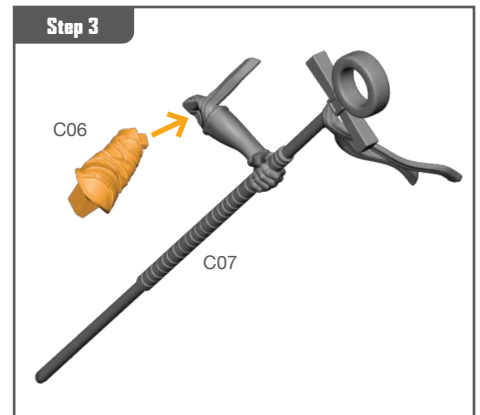

N,KANTU, THE LIVING MUMMY ASSEMBLY GUIDE (C)

Permission granted to print or photocopy for personal use.

Atomic Mass Games and logo are TM of Atomic Mass Games.
Atomic Mass Games, 1995 County Road B2 W, Roseville, MN, 55113, USA, 1-651-639-1905.
Actual components may vary from those shown.