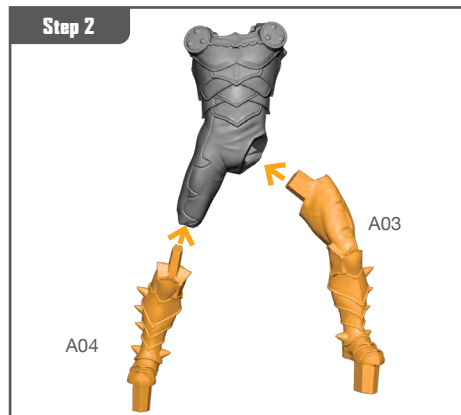

MARVEL CRISIS PROTOCOL

MINIATURES GAME

CP245

READ THIS FIRST

Be sure to use a pair of sharp hobby clippers to remove the miniature components from the frame. Carefully clean the excess material and mold lines with a sharp hobby knife. Check the fit of each part before gluing. Use a small amount of hobby plastic glue to assemble the components. Use caution with all products and follow all manufacturer instructions. Adult supervision is recommended for children under the age of 16. Have fun!

JOIN THE COMMUNITY

Use #PaintingProtocol to share your miniature photos and be a part of the Marvel: Crisis Protocol community!

AtomicMassGames

AtomicMassGames

Atomic_Mass_Transmissions

DRACULA ASSEMBLY GUIDE (A)

Permission granted to print or photocopy for personal use.

Atomic Mass Games and logo are TM of Atomic Mass Games.
Atomic Mass Games, 1995 County Road B2 W, Roseville, MN, 55113, USA, 1-651-639-1905.
Actual components may vary from those shown.