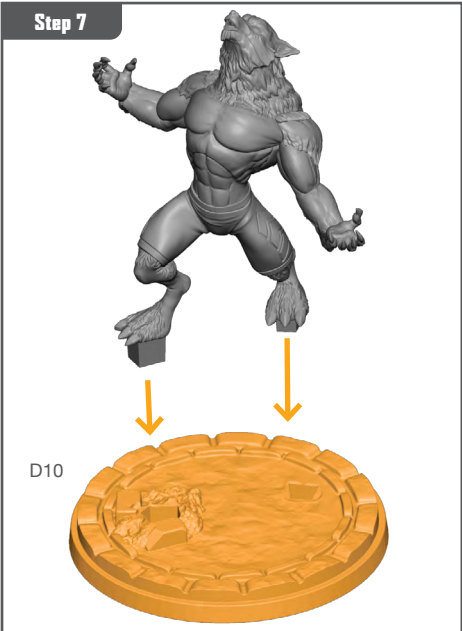

WEREWOLF BY NIGHT ASSEMBLY GUIDE (D) CONTINUED

Permission granted to print or photocopy for personal use.

Atomic Mass Games and logo are TM of Atomic Mass Games.
Atomic Mass Games, 1995 County Road B2 W, Roseville, MN, 55113, USA, 1-651-639-1905.
Actual components may vary from those shown.