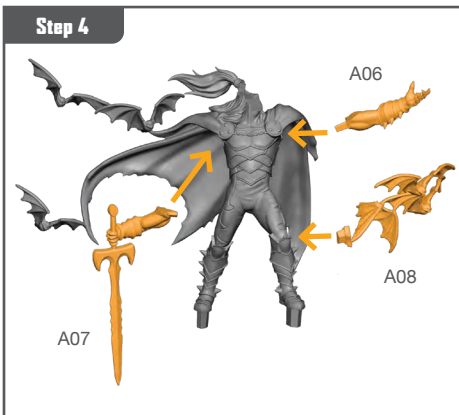

MARVEL CRISIS PROTOCOL

MINIATURES GAME

CP245

READ THIS FIRST

Be sure to use a pair of sharp hobby clippers to remove the miniature components from the frame. Carefully clean the excess material and mold lines with a sharp hobby knife. Check the fit of each part before gluing. Use a small amount of hobby plastic glue to assemble the components. Use caution with all products and follow all manufacturer instructions. Adult supervision is recommended for children under the age of 16. Have fun!

JOIN THE COMMUNITY

Use #PaintingProtocol to share your miniature photos and be a part of the Marvel: Crisis Protocol community!

AtomicMassGames

AtomicMassGames

Atomic_Mass_Transmissions

DRACULA ASSEMBLY GUIDE (A)

Permission granted to print or photocopy for personal use.

Atomic Mass Games and logo are TM of Atomic Mass Games.
Atomic Mass Games, 1995 County Road B2 W, Roseville, MN, 55113, USA, 1-651-639-1905.
Actual components may vary from those shown.