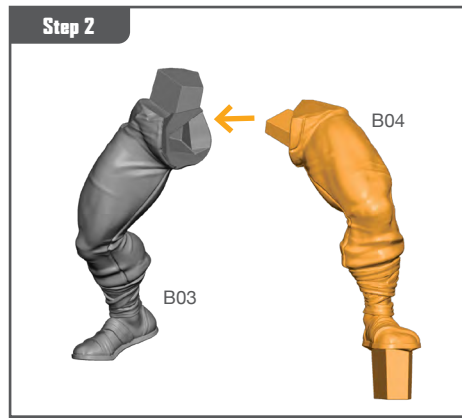

FRANKENSTEIN'S MONSTER ASSEMBLY GUIDE (B)