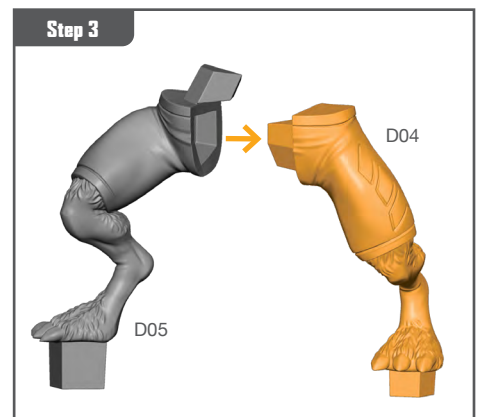

WEREWOLF BY NIGHT ASSEMBLY GUIDE (D)

Permission granted to print or photocopy for personal use.

Atomic Mass Games and logo are TM of Atomic Mass Games.
Atomic Mass Games, 1995 County Road B2 W, Roseville, MN, 55113, USA, 1-651-639-1905.
Actual components may vary from those shown.