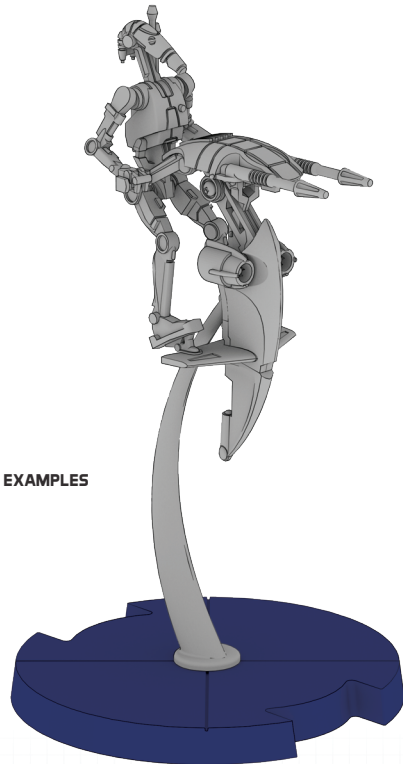

STAR WARS

LEGION

STAP RIDERS UNIT EXPANSION

ASSEMBLY INSTRUCTIONS AVAILABLE ONLINE AT
WWW.FANTASYFLIGHTGAMES.COM/SWLIGION

★ : CUSTOMIZABLE OPTIONS

STAP VEHICLE AND FLIGHT STANDS

STAP LEADER WITH FIST RAISED AND LARGE PLASTIC FLIGHT STAND (LSC02)

STAP LEADER WITH LARGE PLASTIC FLIGHT STAND (LSC02)

STAP PILOT WITH SMALL PLASTIC FLIGHT STAND (LSC01)

COMPONENTS

- 2 STAP Rider Miniatures
- 2 50mm Notched Bases
- 1 Order Token
- 2 Wound Tokens
- 1 Aim Token
- 4 Dodge Tokens
- 5 Surge Tokens
- 1 STAP Riders Unit Card
- 4 Upgrade Cards
 - » 2 Command Control Arrays
 - » 1 HQ Uplink
 - » 1 Linked Targeting Array