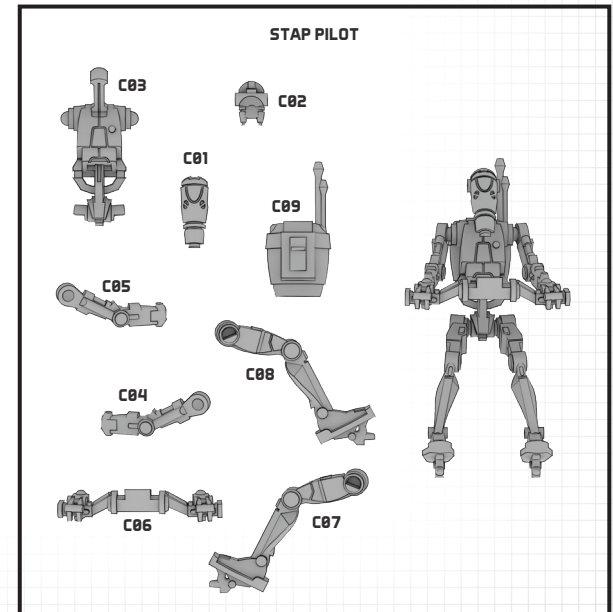

STAR WARS

LEGION

STAP RIDERS UNIT EXPANSION

ASSEMBLY INSTRUCTIONS AVAILABLE ONLINE AT
WWW.FANTASYFLIGHTGAMES.COM/SWLIGION

★ : CUSTOMIZABLE OPTIONS

STAP VEHICLE AND FLIGHT STANDS

STAP LEADER WITH FIST RAISED AND LARGE PLASTIC FLIGHT STAND (LSC02)

STAP LEADER WITH LARGE PLASTIC FLIGHT STAND (LSC02)

STAP PILOT WITH SMALL PLASTIC FLIGHT STAND (LSC01)

COMPONENTS

- 2 STAP Rider Miniatures
- 2 50mm Notched Bases
- 1 Order Token
- 2 Wound Tokens
- 1 Aim Token
- 4 Dodge Tokens
- 5 Surge Tokens
- 1 STAP Riders Unit Card
- 4 Upgrade Cards
 - » 2 Command Control Arrays
 - » 1 HQ Uplink
 - » 1 Linked Targeting Array