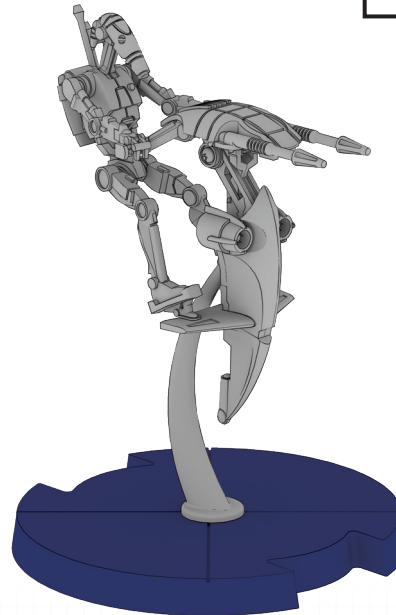

STAR WARS

LEGION

STAP RIDERS UNIT EXPANSION

ASSEMBLY INSTRUCTIONS AVAILABLE ONLINE AT
WWW.FANTASYFLIGHTGAMES.COM/SWLIGION

★ : CUSTOMIZABLE OPTIONS

STAP VEHICLE AND FLIGHT STANDS

STAP LEADER WITH FIST RAISED AND LARGE PLASTIC FLIGHT STAND (LSC02)

STAP LEADER WITH LARGE PLASTIC FLIGHT STAND (LSC02)

STAP PILOT WITH SMALL PLASTIC FLIGHT STAND (LSC01)

COMPONENTS

- 2 STAP Rider Miniatures
- 2 50mm Notched Bases
- 1 Order Token
- 2 Wound Tokens
- 1 Aim Token
- 4 Dodge Tokens
- 5 Surge Tokens
- 1 STAP Riders Unit Card
- 4 Upgrade Cards
 - » 2 Command Control Arrays
 - » 1 HQ Uplink
 - » 1 Linked Targeting Array