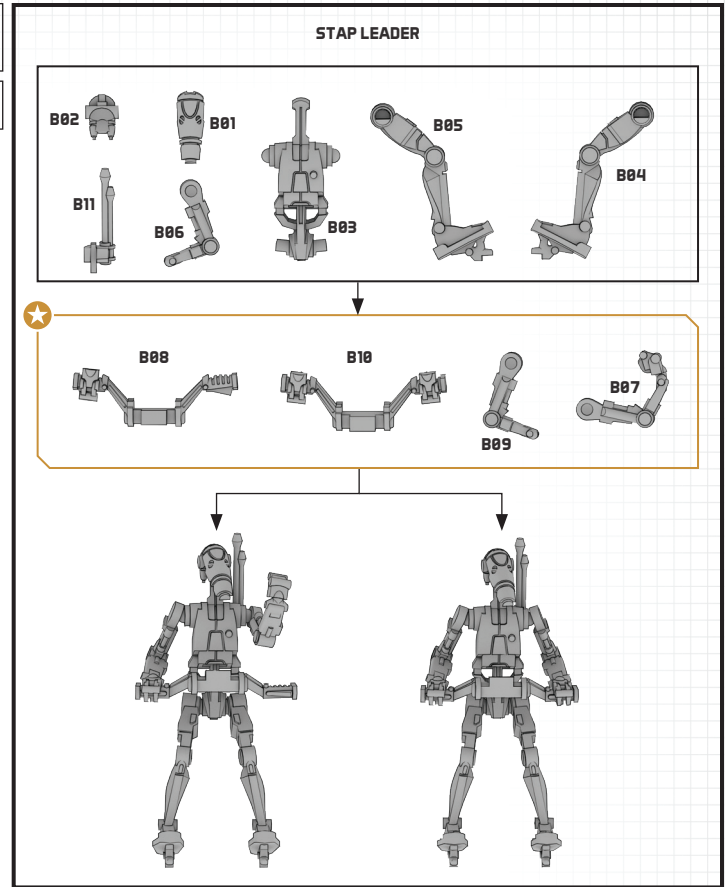

STAR WARS

LEGION

STAP RIDERS UNIT EXPANSION

ASSEMBLY INSTRUCTIONS AVAILABLE ONLINE AT
WWW.FANTASYFLIGHTGAMES.COM/SWLIGION

★ : CUSTOMIZABLE OPTIONS

STAP VEHICLE AND FLIGHT STANDS

STAP LEADER WITH FIST RAISED AND LARGE PLASTIC FLIGHT STAND (LSC02)

STAP LEADER WITH LARGE PLASTIC FLIGHT STAND (LSC02)

STAP PILOT WITH SMALL PLASTIC FLIGHT STAND (LSC01)

COMPONENTS

- 2 STAP Rider Miniatures
- 2 50mm Notched Bases
- 1 Order Token
- 2 Wound Tokens
- 1 Aim Token
- 4 Dodge Tokens
- 5 Surge Tokens
- 1 STAP Riders Unit Card
- 4 Upgrade Cards
 - » 2 Command Control Arrays
 - » 1 HQ Uplink
 - » 1 Linked Targeting Array