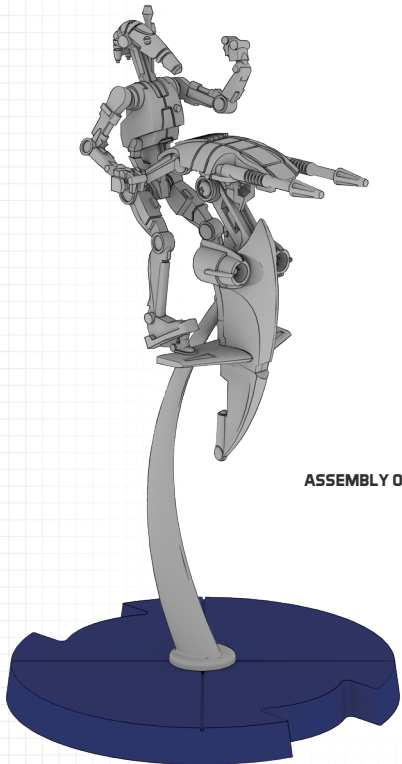

STAR WARS

LEGION

STAP RIDERS UNIT EXPANSION

ASSEMBLY INSTRUCTIONS AVAILABLE ONLINE AT
WWW.FANTASYFLIGHTGAMES.COM/SWLIGION

★ : CUSTOMIZABLE OPTIONS

STAP VEHICLE AND FLIGHT STANDS

STAP LEADER WITH FIST RAISED AND LARGE PLASTIC FLIGHT STAND (LSC02)

STAP LEADER WITH LARGE PLASTIC FLIGHT STAND (LSC02)

STAP PILOT WITH SMALL PLASTIC FLIGHT STAND (LSC01)

COMPONENTS

- 2 STAP Rider Miniatures
- 2 50mm Notched Bases
- 1 Order Token
- 2 Wound Tokens
- 1 Aim Token
- 4 Dodge Tokens
- 5 Surge Tokens
- 1 STAP Riders Unit Card
- 4 Upgrade Cards
 - » 2 Command Control Arrays
 - » 1 HQ Uplink
 - » 1 Linked Targeting Array