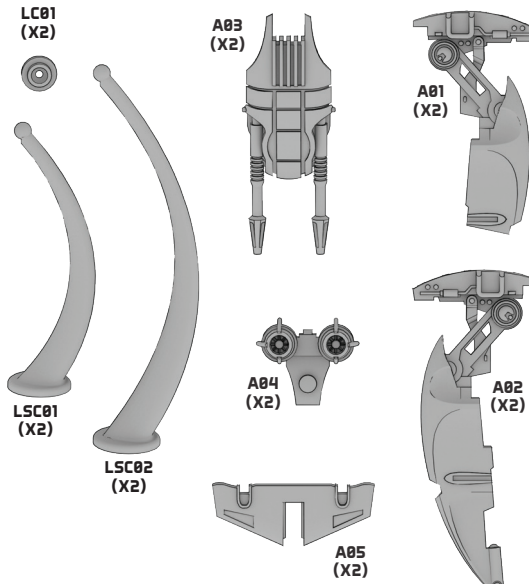

STAR WARS

LEGION

STAP RIDERS UNIT EXPANSION

ASSEMBLY INSTRUCTIONS AVAILABLE ONLINE AT
WWW.FANTASYFLIGHTGAMES.COM/SWLIGION

★ : CUSTOMIZABLE OPTIONS

STAP VEHICLE AND FLIGHT STANDS

STAP LEADER WITH FIST RAISED AND LARGE PLASTIC FLIGHT STAND (LSC02)

STAP LEADER WITH LARGE PLASTIC FLIGHT STAND (LSC02)

STAP PILOT WITH SMALL PLASTIC FLIGHT STAND (LSC01)

COMPONENTS

- 2 STAP Rider Miniatures
- 2 50mm Notched Bases
- 1 Order Token
- 2 Wound Tokens
- 1 Aim Token
- 4 Dodge Tokens
- 5 Surge Tokens
- 1 STAP Riders Unit Card
- 4 Upgrade Cards
 - » 2 Command Control Arrays
 - » 1 HQ Uplink
 - » 1 Linked Targeting Array