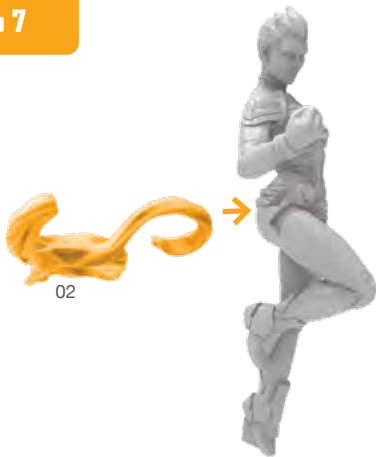

ASSEMBLY DIAGRAMS

READ THIS FIRST

Read through the instruction booklet before assembling your miniatures. Be sure to use a pair of sharp hobby clippers to remove the miniature components from the sprue. Carefully clean the excess material and mold lines with a sharp hobby knife. Check the fit of each part before gluing. Use a small amount of hobby plastic glue to assemble the components. Use caution with all products and follow all manufacturer instructions. Adult supervision is recommended for children under the age of 16. Have fun!

CAPTAIN MARVEL

Step 1

Step 2

Step 3

Step 4

Step 5

Step 6

Step 7