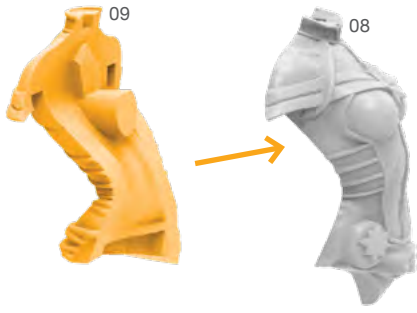

CAPTAIN MARVEL

Step 1