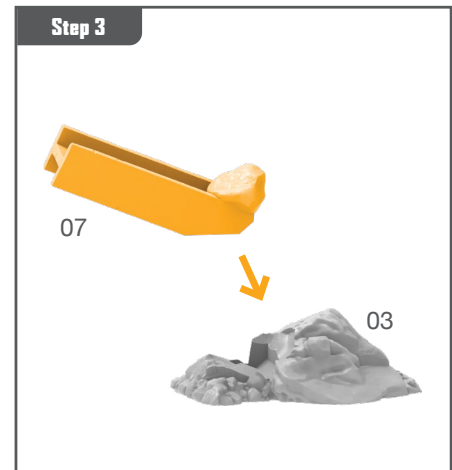

MARVEL CRISIS PROTOCOL

MINIATURES GAME

CP 146

READ THIS FIRST

Be sure to use a pair of sharp hobby clippers to remove the miniature components from the sprue. Carefully clean the excess material and mold lines with a sharp hobby knife. Check the fit of each part before gluing. Use a small amount of hobby plastic glue to assemble the components. Use caution with all products and follow all manufacturer instructions. Adult supervision is recommended for children under the age of 16. Have fun!

JOIN THE COMMUNITY

Use #PaintingProtocol to share your miniature photos and be a part of the Marvel: Crisis Protocol community!

AtomicMassGames

AtomicMassGames

Atomic_Mass_Transmissions

SPIDERMAN (PETER PARKER) ASSEMBLY GUIDE