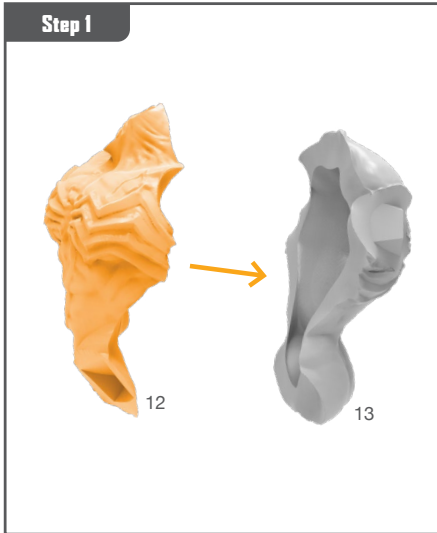

VENOM ASSEMBLY GUIDE

Permission granted to print or photocopy for personal use.

Atomic Mass Games and logo are TM of Atomic Mass Games.
Atomic Mass Games, 1995 County Road B2 W, Roseville, MN, 55113, USA, 1-651-639-1905.
Actual components may vary from those shown.