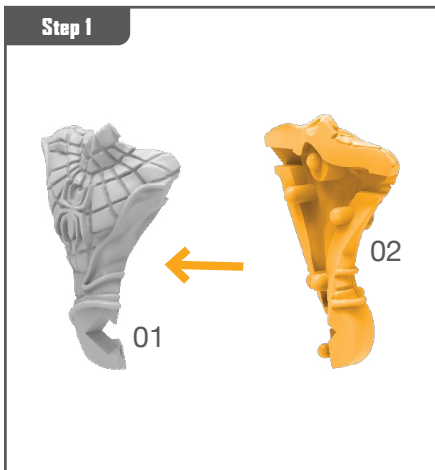

MARVEL CRISIS PROTOCOL

MINIATURES GAME

CP 146

READ THIS FIRST

Be sure to use a pair of sharp hobby clippers to remove the miniature components from the sprue. Carefully clean the excess material and mold lines with a sharp hobby knife. Check the fit of each part before gluing. Use a small amount of hobby plastic glue to assemble the components. Use caution with all products and follow all manufacturer instructions. Adult supervision is recommended for children under the age of 16. Have fun!

JOIN THE COMMUNITY

Use #PaintingProtocol to share your miniature photos and be a part of the Marvel: Crisis Protocol community!

AtomicMassGames

AtomicMassGames

Atomic_Mass_Transmissions

SPIDERMAN (PETER PARKER) ASSEMBLY GUIDE