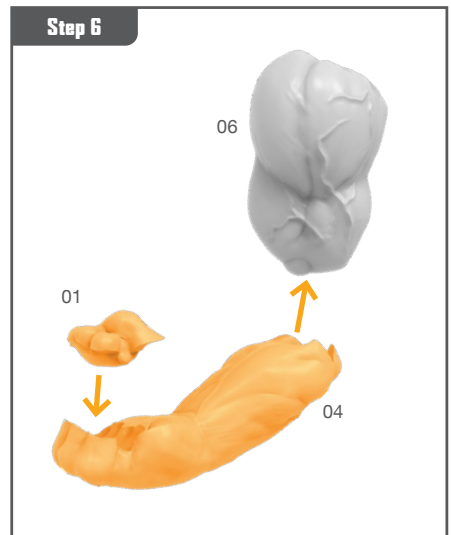

VENOM ASSEMBLY GUIDE

Permission granted to print or photocopy for personal use.

Atomic Mass Games and logo are TM of Atomic Mass Games.
Atomic Mass Games, 1995 County Road B2 W, Roseville, MN, 55113, USA, 1-651-639-1905.
Actual components may vary from those shown.