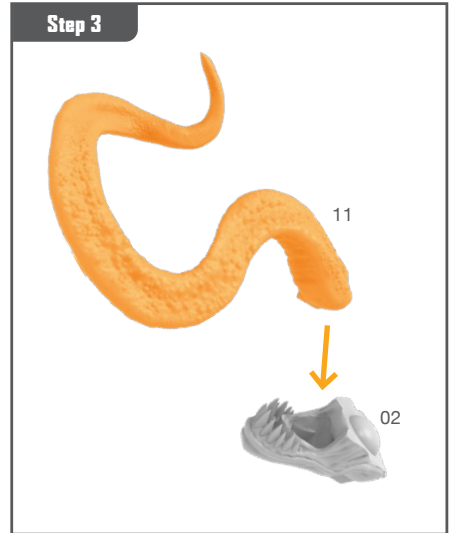

VENOM ASSEMBLY GUIDE

Permission granted to print or photocopy for personal use.

Atomic Mass Games and logo are TM of Atomic Mass Games.
Atomic Mass Games, 1995 County Road B2 W, Roseville, MN, 55113, USA, 1-651-639-1905.
Actual components may vary from those shown.