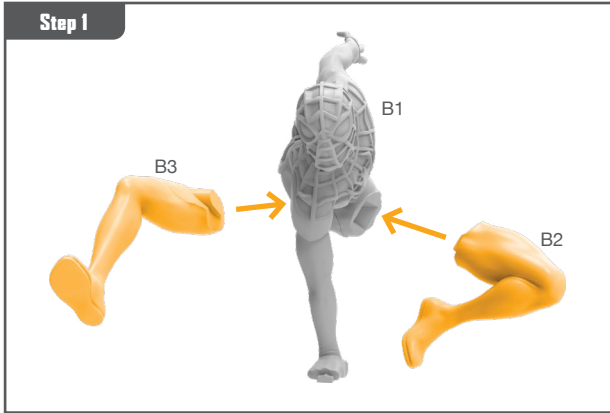

SPIDERMAN (MILES MORALES) ASSEMBLY GUIDE

Permission granted to print or photocopy for personal use.

Atomic Mass Games and logo are TM of Atomic Mass Games.
Atomic Mass Games, 1995 County Road B2 W, Roseville, MN, 55113, USA, 1-651-639-1905.
Actual components may vary from those shown.