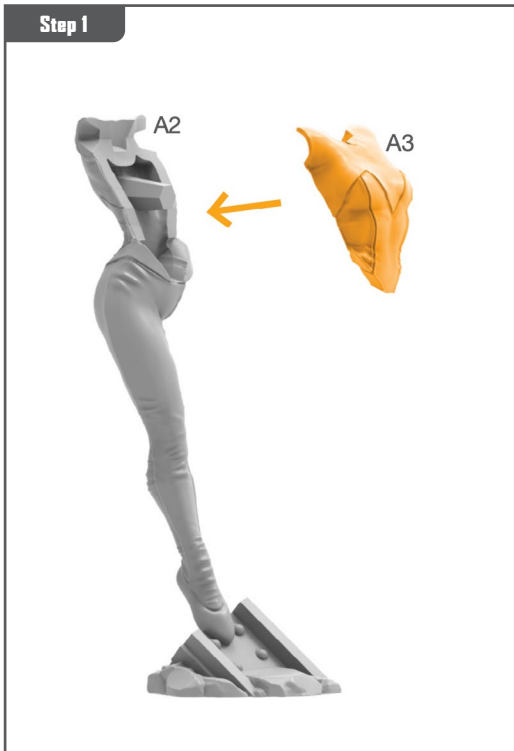

GHOST-SPIDER ASSEMBLY GUIDE

Permission granted to print or photocopy for personal use.

Atomic Mass Games and logo are TM of Atomic Mass Games.
Atomic Mass Games, 1995 County Road B2 W, Roseville, MN, 55113, USA, 1-651-639-1905.
Actual components may vary from those shown.