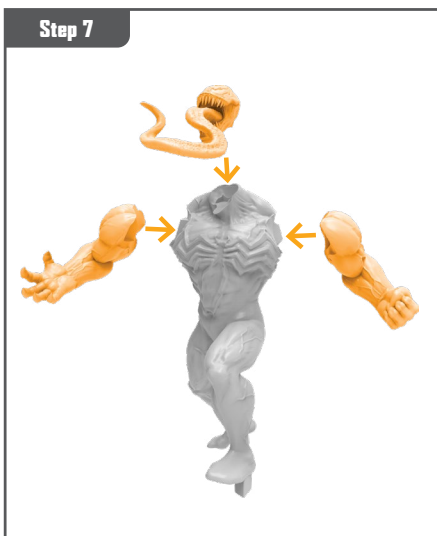

VENOM ASSEMBLY GUIDE

Permission granted to print or photocopy for personal use.

Atomic Mass Games and logo are TM of Atomic Mass Games.
Atomic Mass Games, 1995 County Road B2 W, Roseville, MN, 55113, USA, 1-651-639-1905.
Actual components may vary from those shown.