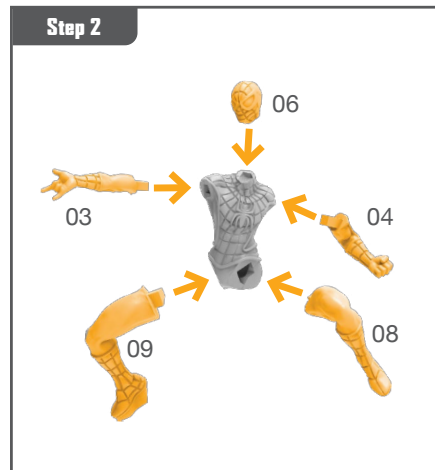

MARVEL CRISIS PROTOCOL

MINIATURES GAME

CP 146

READ THIS FIRST

Be sure to use a pair of sharp hobby clippers to remove the miniature components from the sprue. Carefully clean the excess material and mold lines with a sharp hobby knife. Check the fit of each part before gluing. Use a small amount of hobby plastic glue to assemble the components. Use caution with all products and follow all manufacturer instructions. Adult supervision is recommended for children under the age of 16. Have fun!

JOIN THE COMMUNITY

Use #PaintingProtocol to share your miniature photos and be a part of the Marvel: Crisis Protocol community!

AtomicMassGames

AtomicMassGames

Atomic_Mass_Transmissions

SPIDERMAN (PETER PARKER) ASSEMBLY GUIDE

Permission granted to print or photocopy for personal use.

Atomic Mass Games and logo are TM of Atomic Mass Games.
Atomic Mass Games, 1995 County Road B2 W, Roseville, MN, 55113, USA, 1-651-639-1905.
Actual components may vary from those shown.