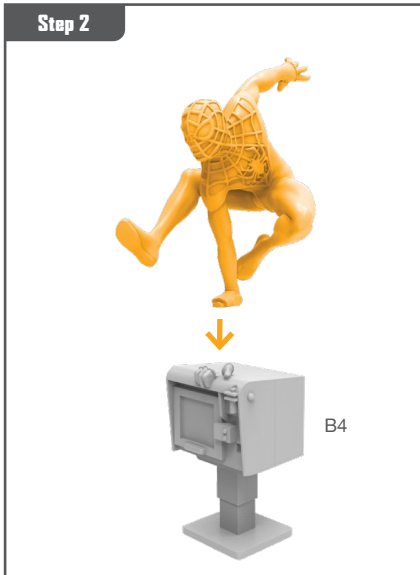

SPIDERMAN (MILES MORALES) ASSEMBLY GUIDE

Permission granted to print or photocopy for personal use.

Atomic Mass Games and logo are TM of Atomic Mass Games.
Atomic Mass Games, 1995 County Road B2 W, Roseville, MN, 55113, USA, 1-651-639-1905.
Actual components may vary from those shown.