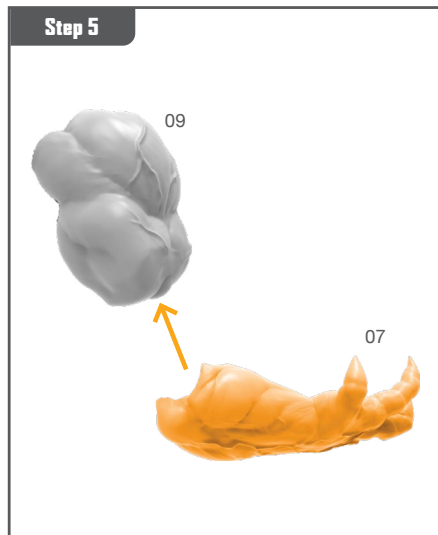

VENOM ASSEMBLY GUIDE

Permission granted to print or photocopy for personal use.

Atomic Mass Games and logo are TM of Atomic Mass Games.
Atomic Mass Games, 1995 County Road B2 W, Roseville, MN, 55113, USA, 1-651-639-1905.
Actual components may vary from those shown.