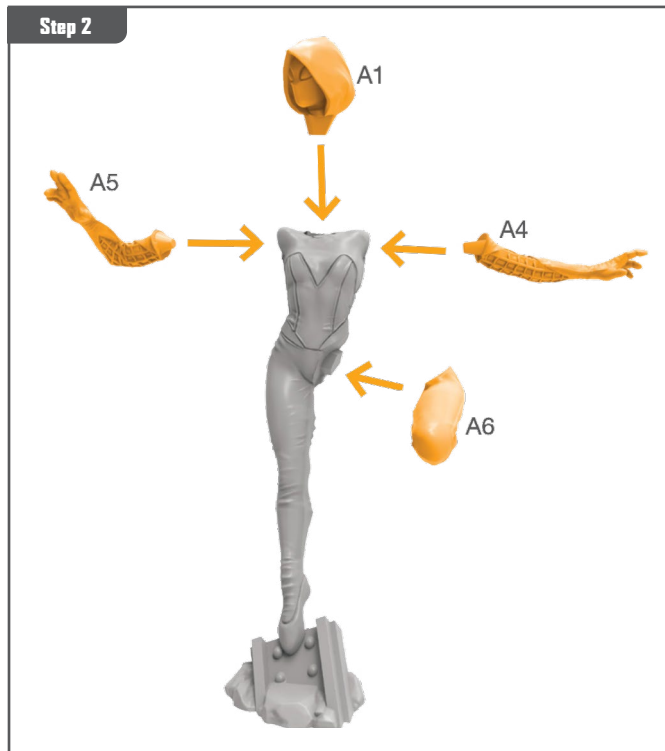

GHOST-SPIDER ASSEMBLY GUIDE

Permission granted to print or photocopy for personal use.

Atomic Mass Games and logo are TM of Atomic Mass Games.
Atomic Mass Games, 1995 County Road B2 W, Roseville, MN, 55113, USA, 1-651-639-1905.
Actual components may vary from those shown.