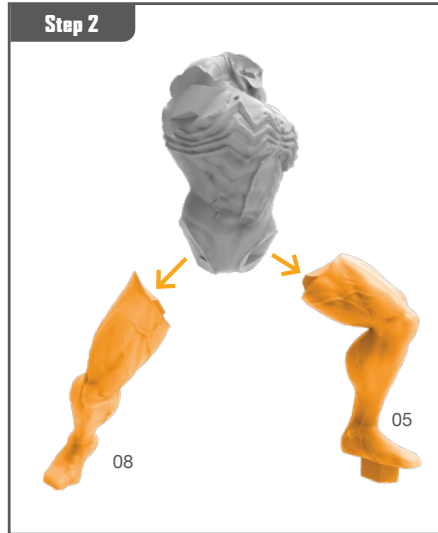

VENOM ASSEMBLY GUIDE

Permission granted to print or photocopy for personal use.

Atomic Mass Games and logo are TM of Atomic Mass Games.
Atomic Mass Games, 1995 County Road B2 W, Roseville, MN, 55113, USA, 1-651-639-1905.
Actual components may vary from those shown.