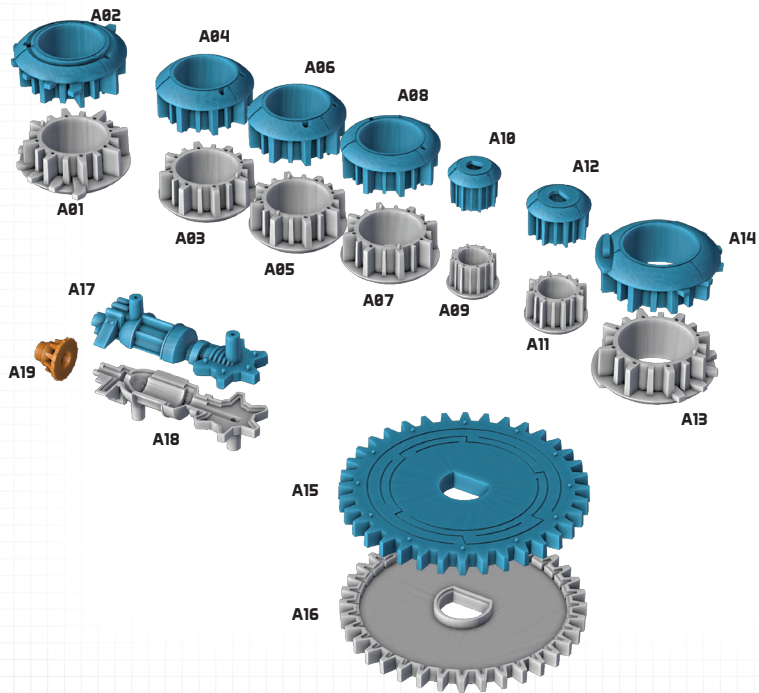

STAR WARS

LEGION

NR-N99 *PERSUADER*-CLASS TANK DROID UNIT EXPANSION

ALL PARTS SHOULD BE ASSEMBLED USING PLASTIC GLUE. THE
MINI SHOULD BE AFFIXED TO ITS BASE USING SUPER GLUE.

- ★ : CUSTOMIZABLE OPTIONS
- : FIRST STEP
- : SECOND STEP

1

2

3

4

5

6

5

6

12

13

14

STANDING B1 BATTLE DROID PASSENGER

SEATED B1 BATTLE DROID PASSENGER