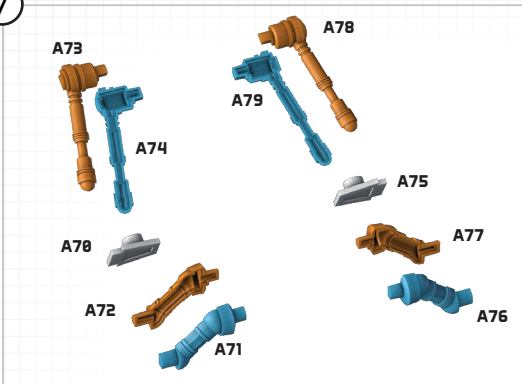

STAR WARS

LEGION

NR-N99 *PERSUADER*-CLASS TANK DROID UNIT EXPANSION

ALL PARTS SHOULD BE ASSEMBLED USING PLASTIC GLUE. THE
MINI SHOULD BE AFFIXED TO ITS BASE USING SUPER GLUE.

- ★ : CUSTOMIZABLE OPTIONS
- : FIRST STEP
- : SECOND STEP

1

2

3

4

5

6

5

6

7

8

9

9

10

11

11

12