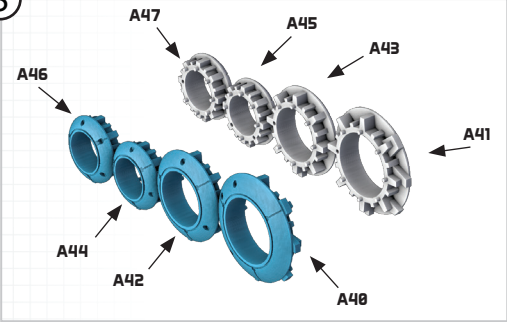

STAR WARS

LEGION

NR-N99 *PERSUADER*-CLASS TANK DROID UNIT EXPANSION

ALL PARTS SHOULD BE ASSEMBLED USING PLASTIC GLUE. THE
MINI SHOULD BE AFFIXED TO ITS BASE USING SUPER GLUE.

- ★ : CUSTOMIZABLE OPTIONS
- : FIRST STEP
- : SECOND STEP

1

2

3

4

5

6

5

6

7

8

9

9

10

11

11

12