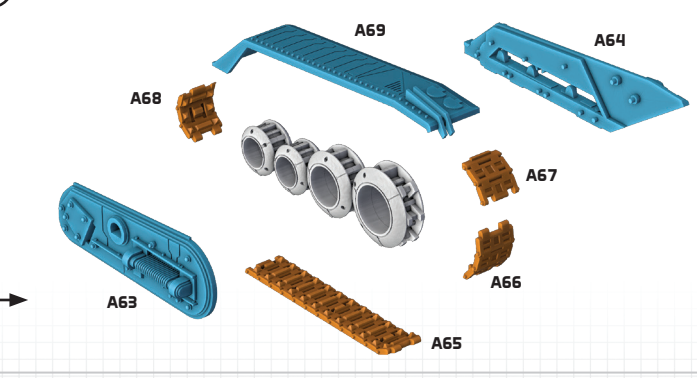

STAR WARS

LEGION

NR-N99 *PERSUADER*-CLASS TANK DROID UNIT EXPANSION

ALL PARTS SHOULD BE ASSEMBLED USING PLASTIC GLUE. THE
MINI SHOULD BE AFFIXED TO ITS BASE USING SUPER GLUE.

- ★ : CUSTOMIZABLE OPTIONS
- : FIRST STEP
- : SECOND STEP

1

2

3

4

5

6

5

6

7

8

9

9

10

11

11

12