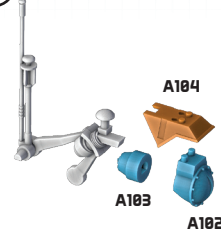

STAR WARS

LEGION

NR-N99 *PERSUADER*-CLASS TANK DROID UNIT EXPANSION

ALL PARTS SHOULD BE ASSEMBLED USING PLASTIC GLUE. THE
MINI SHOULD BE AFFIXED TO ITS BASE USING SUPER GLUE.

- ★ : CUSTOMIZABLE OPTIONS
- : FIRST STEP
- : SECOND STEP

7

8

9

9

10

11

11

12

12

13

14

STANDING B1 BATTLE DROID PASSENGER

SEATED B1 BATTLE DROID PASSENGER