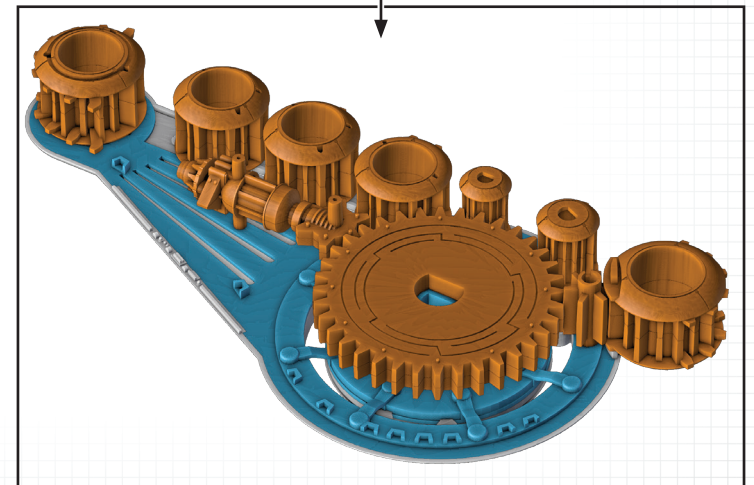

STAR WARS

LEGION

NR-N99 *PERSUADER*-CLASS TANK DROID UNIT EXPANSION

ALL PARTS SHOULD BE ASSEMBLED USING PLASTIC GLUE. THE
MINI SHOULD BE AFFIXED TO ITS BASE USING SUPER GLUE.

- ★ : CUSTOMIZABLE OPTIONS
- : FIRST STEP
- : SECOND STEP

1

2

3

4

5

6

5

6

12

13

14

STANDING B1 BATTLE DROID PASSENGER

SEATED B1 BATTLE DROID PASSENGER