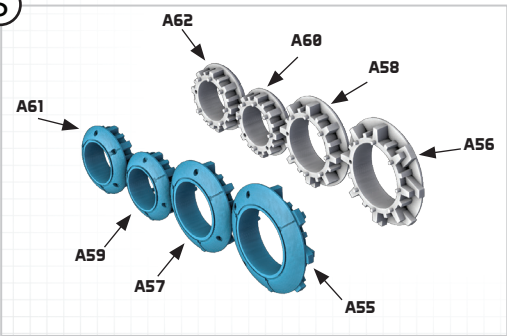

STAR WARS

LEGION

NR-N99 *PERSUADER*-CLASS TANK DROID UNIT EXPANSION

ALL PARTS SHOULD BE ASSEMBLED USING PLASTIC GLUE. THE
MINI SHOULD BE AFFIXED TO ITS BASE USING SUPER GLUE.

- ★ : CUSTOMIZABLE OPTIONS
- : FIRST STEP
- : SECOND STEP

1

2

3

4

5

6

5

6

7

8

9

9

10

11

11

12