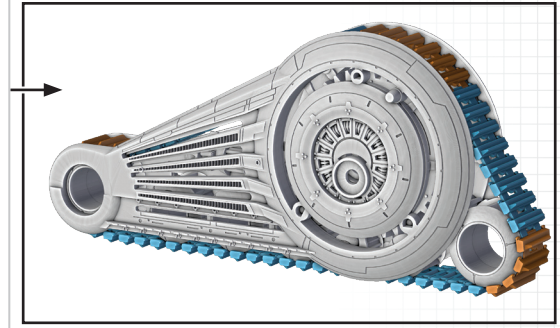

STAR WARS

LEGION

NR-N99 *PERSUADER*-CLASS TANK DROID UNIT EXPANSION

ALL PARTS SHOULD BE ASSEMBLED USING PLASTIC GLUE. THE
MINI SHOULD BE AFFIXED TO ITS BASE USING SUPER GLUE.

- ★ : CUSTOMIZABLE OPTIONS
- : FIRST STEP
- : SECOND STEP

1

2

3

4

5

6

5

6