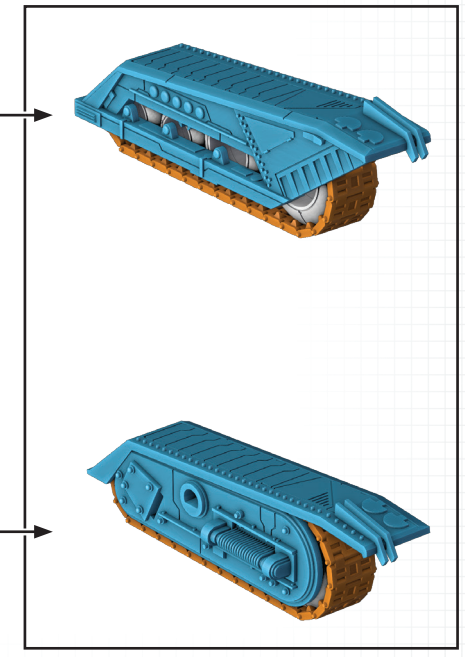

STAR WARS

LEGION

NR-N99 *PERSUADER*-CLASS TANK DROID UNIT EXPANSION

ALL PARTS SHOULD BE ASSEMBLED USING PLASTIC GLUE. THE
MINI SHOULD BE AFFIXED TO ITS BASE USING SUPER GLUE.

- ★ : CUSTOMIZABLE OPTIONS
- : FIRST STEP
- : SECOND STEP

1

2

3

4

5

6

5

6