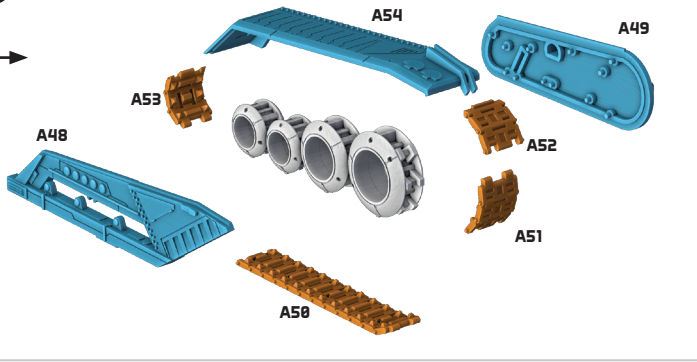

STAR WARS

LEGION

NR-N99 *PERSUADER*-CLASS TANK DROID UNIT EXPANSION

ALL PARTS SHOULD BE ASSEMBLED USING PLASTIC GLUE. THE
MINI SHOULD BE AFFIXED TO ITS BASE USING SUPER GLUE.

- ★ : CUSTOMIZABLE OPTIONS
- : FIRST STEP
- : SECOND STEP

1

2

3

4

5

6

5

6