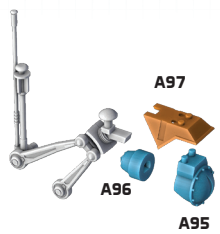

STAR WARS

LEGION

NR-N99 *PERSUADER*-CLASS TANK DROID UNIT EXPANSION

ALL PARTS SHOULD BE ASSEMBLED USING PLASTIC GLUE. THE
MINI SHOULD BE AFFIXED TO ITS BASE USING SUPER GLUE.

- ★ : CUSTOMIZABLE OPTIONS
- : FIRST STEP
- : SECOND STEP

7

8

9

9

10

11

11

12

12

13

14

STANDING B1 BATTLE DROID PASSENGER

SEATED B1 BATTLE DROID PASSENGER