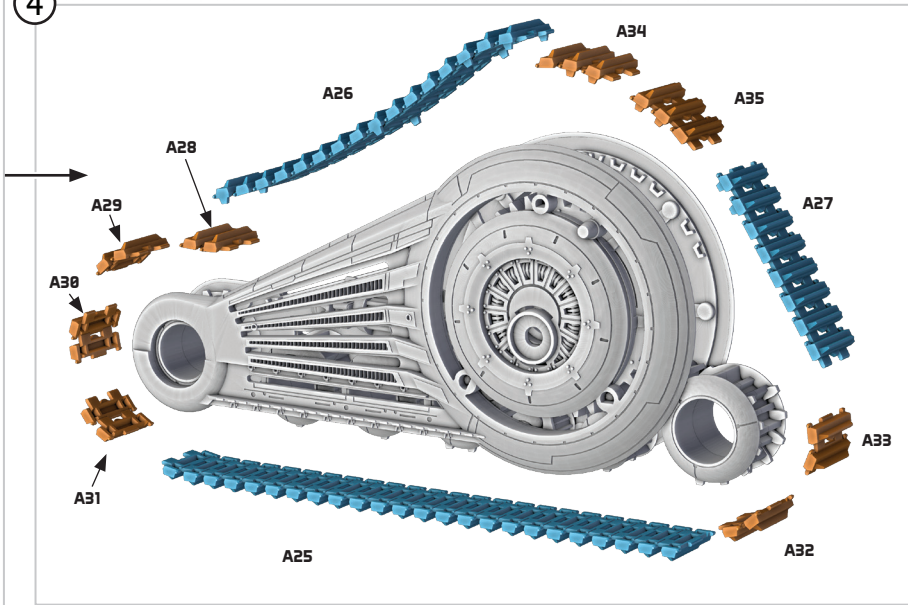

STAR WARS

LEGION

NR-N99 *PERSUADER*-CLASS TANK DROID UNIT EXPANSION

ALL PARTS SHOULD BE ASSEMBLED USING PLASTIC GLUE. THE
MINI SHOULD BE AFFIXED TO ITS BASE USING SUPER GLUE.

- ★ : CUSTOMIZABLE OPTIONS
- : FIRST STEP
- : SECOND STEP

1

2

3

4

5

6

5

6