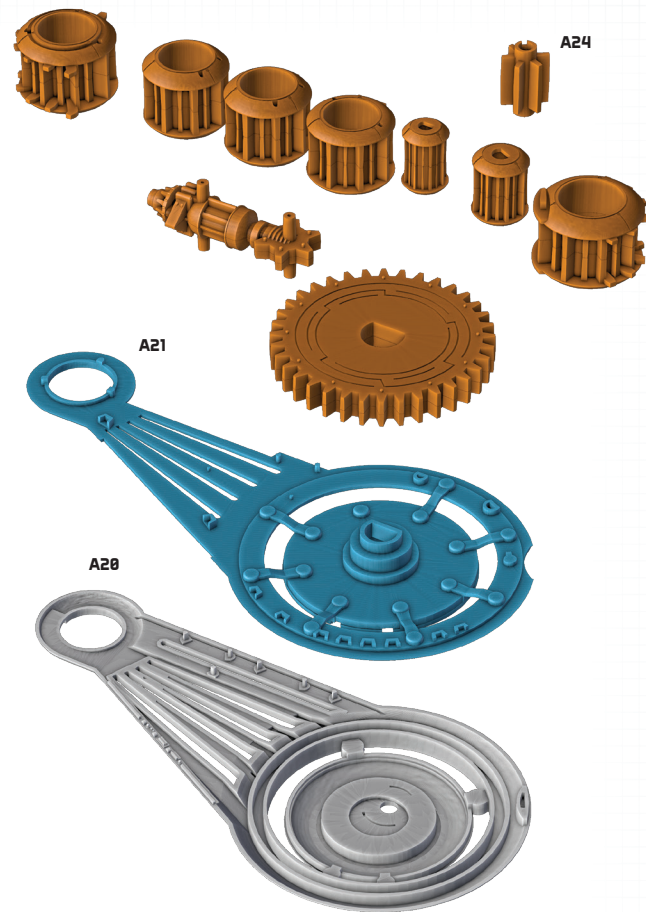

STAR WARS

LEGION

NR-N99 *PERSUADER*-CLASS TANK DROID UNIT EXPANSION

ALL PARTS SHOULD BE ASSEMBLED USING PLASTIC GLUE. THE
MINI SHOULD BE AFFIXED TO ITS BASE USING SUPER GLUE.

- ★ : CUSTOMIZABLE OPTIONS
- : FIRST STEP
- : SECOND STEP

1

2

3

4

5

6

5

6

7

8

9

9

10

11

11

12

12

13

14

STANDING B1 BATTLE DROID PASSENGER

SEATED B1 BATTLE DROID PASSENGER