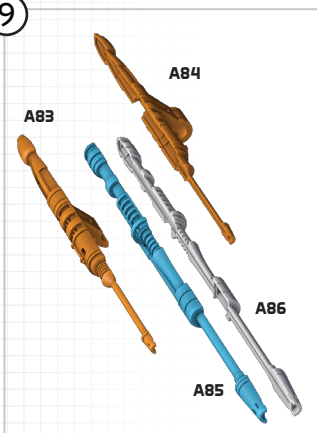

STAR WARS

LEGION

NR-N99 *PERSUADER*-CLASS TANK DROID UNIT EXPANSION

ALL PARTS SHOULD BE ASSEMBLED USING PLASTIC GLUE. THE
MINI SHOULD BE AFFIXED TO ITS BASE USING SUPER GLUE.

- ★ : CUSTOMIZABLE OPTIONS
- : FIRST STEP
- : SECOND STEP

1

2

3

4

5

6

5

6

7

8

9

9

10

11

11

12