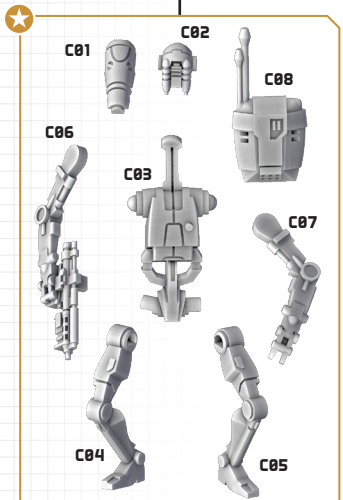

STAR WARS

LEGION

NR-N99 *PERSUADER*-CLASS TANK DROID UNIT EXPANSION

ALL PARTS SHOULD BE ASSEMBLED USING PLASTIC GLUE. THE
MINI SHOULD BE AFFIXED TO ITS BASE USING SUPER GLUE.

- ★ : CUSTOMIZABLE OPTIONS
- : FIRST STEP
- : SECOND STEP

1

2

3

4

5

6

5

6

7

8

9

9

10

11

11

12

12

13

14

STANDING B1 BATTLE DROID PASSENGER

SEATED B1 BATTLE DROID PASSENGER