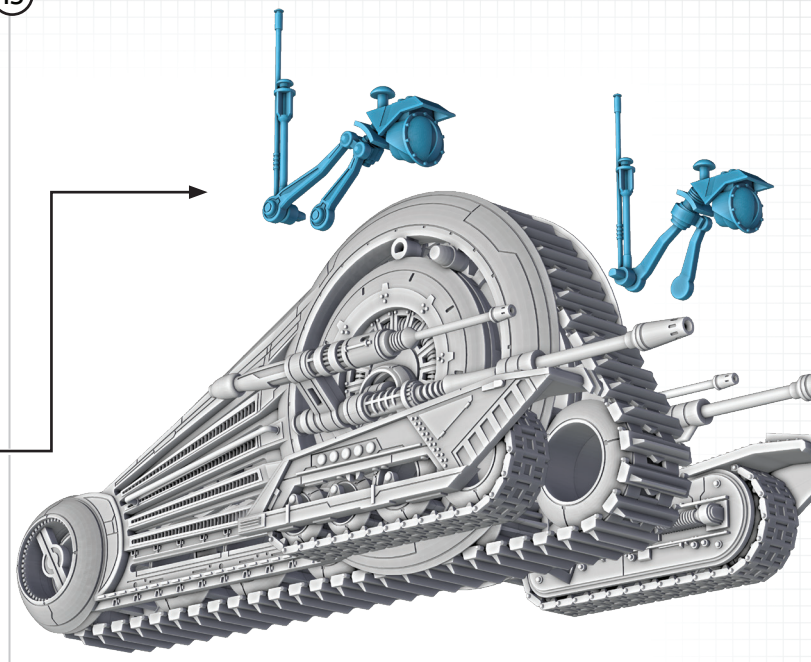

STAR WARS

LEGION

NR-N99 *PERSUADER*-CLASS TANK DROID UNIT EXPANSION

ALL PARTS SHOULD BE ASSEMBLED USING PLASTIC GLUE. THE
MINI SHOULD BE AFFIXED TO ITS BASE USING SUPER GLUE.

- ★ : CUSTOMIZABLE OPTIONS
- : FIRST STEP
- : SECOND STEP

12

13

14

STANDING B1 BATTLE DROID PASSENGER

SEATED B1 BATTLE DROID PASSENGER