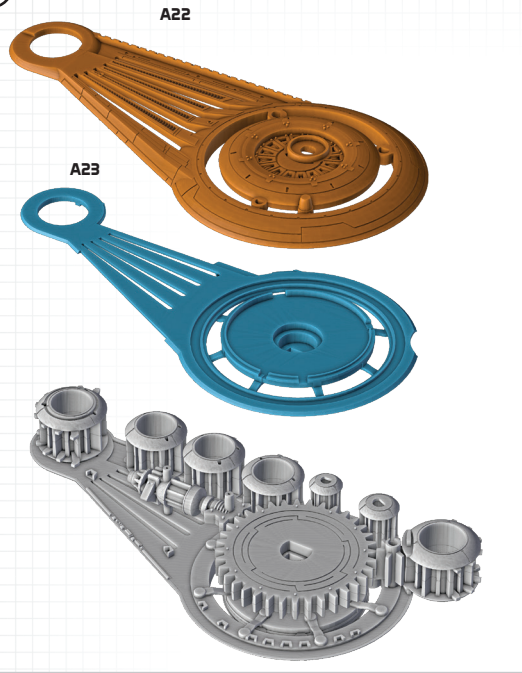

STAR WARS

LEGION

NR-N99 *PERSUADER*-CLASS TANK DROID UNIT EXPANSION

ALL PARTS SHOULD BE ASSEMBLED USING PLASTIC GLUE. THE
MINI SHOULD BE AFFIXED TO ITS BASE USING SUPER GLUE.

- ★ : CUSTOMIZABLE OPTIONS
- : FIRST STEP
- : SECOND STEP

1

2

3

4

5

6

5

6

7

8

9

9

10

11

11

12

12

13

14

STANDING B1 BATTLE DROID PASSENGER

SEATED B1 BATTLE DROID PASSENGER