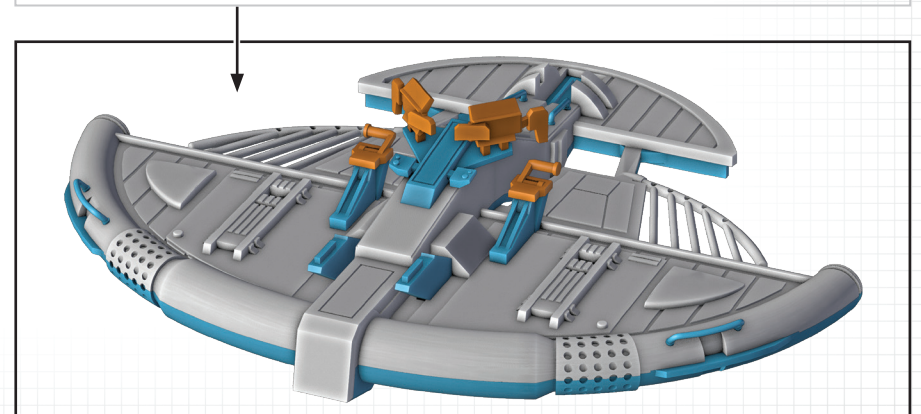

STAR WARS

LEGION™

INFANTRY SUPPORT PLATFORM UNIT EXPANSION

ALL PARTS SHOULD BE ASSEMBLED USING PLASTIC GLUE. THE FLIGHT
STAND SHOULD BE AFFIXED TO THE BASE WITH SUPER GLUE.

1

- ★ : CUSTOMIZABLE OPTIONS
- ⚙ : SUB ASSEMBLY STEP
- : FIRST STEP
- : SECOND STEP

★

A47 A50
A46 A49
A48 A48

TWIN BEAM CANNONS

★

A41 A44
A48 A43
A42 A45

TWIN MISSILE PODS

④

★