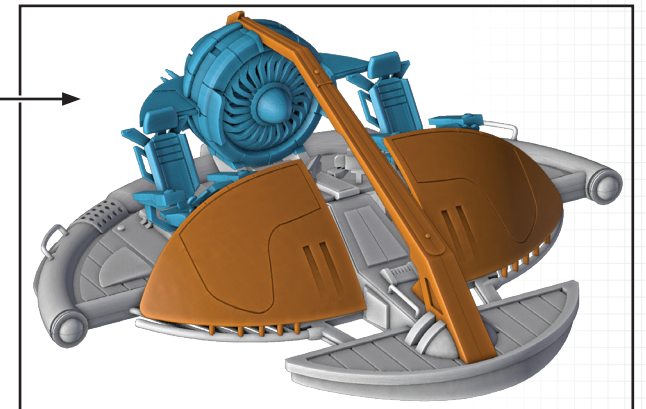

STAR WARS

LEGION™

INFANTRY SUPPORT PLATFORM UNIT EXPANSION

ALL PARTS SHOULD BE ASSEMBLED USING PLASTIC GLUE. THE FLIGHT
STAND SHOULD BE AFFIXED TO THE BASE WITH SUPER GLUE.

1

- ★ : CUSTOMIZABLE OPTIONS
- ⚙ : SUB ASSEMBLY STEP
- : FIRST STEP
- : SECOND STEP

★

A47 A50
A46 A49
A48 A48

TWIN BEAM CANNONS

★

A41 A44
A48 A43
A42 A45

TWIN MISSILE PODS

④

★

A38 A38
A37 A37
A36 A36
A39 A39

TWIN BLASTER CANNONS

327TH STAR CORPS ELITE ARMOR PILOT

CLONE SCOUT TROOPER PILOT

5

6