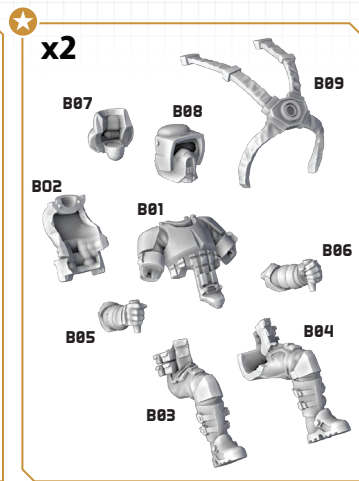

STAR WARS

LEGION™

INFANTRY SUPPORT PLATFORM UNIT EXPANSION

ALL PARTS SHOULD BE ASSEMBLED USING PLASTIC GLUE. THE FLIGHT
STAND SHOULD BE AFFIXED TO THE BASE WITH SUPER GLUE.

1

- ★ : CUSTOMIZABLE OPTIONS
- ⚙ : SUB ASSEMBLY STEP
- : FIRST STEP
- : SECOND STEP

★

A47 A50
A46 A49
A48 A48

TWIN BEAM CANNONS

★

A41 A44
A48 A43
A42 A45

TWIN MISSILE PODS

④

★

A38 A38
A37 A37
A36 A36
A39 A39

TWIN BLASTER CANNONS

327TH STAR CORPS ELITE ARMOR PILOT

CLONE SCOUT TROOPER PILOT

5

6