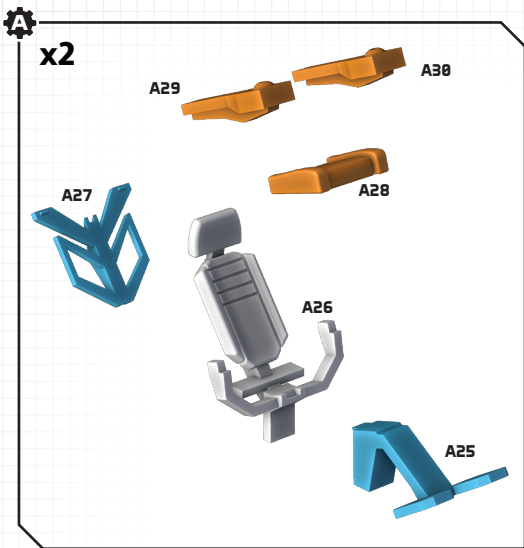

STAR WARS

LEGION™

INFANTRY SUPPORT PLATFORM UNIT EXPANSION

ALL PARTS SHOULD BE ASSEMBLED USING PLASTIC GLUE. THE FLIGHT
STAND SHOULD BE AFFIXED TO THE BASE WITH SUPER GLUE.

1

- ★ : CUSTOMIZABLE OPTIONS
- ⚙ : SUB ASSEMBLY STEP
- : FIRST STEP
- : SECOND STEP

★

A47 A50
A46 A49
A48 A48

TWIN BEAM CANNONS

★

A41 A44
A48 A43
A42 A45

TWIN MISSILE PODS

④

★

A38 A38
A37 A37
A36 A36
A39 A39

TWIN BLASTER CANNONS

327TH STAR CORPS ELITE ARMOR PILOT

CLONE SCOUT TROOPER PILOT

5

6