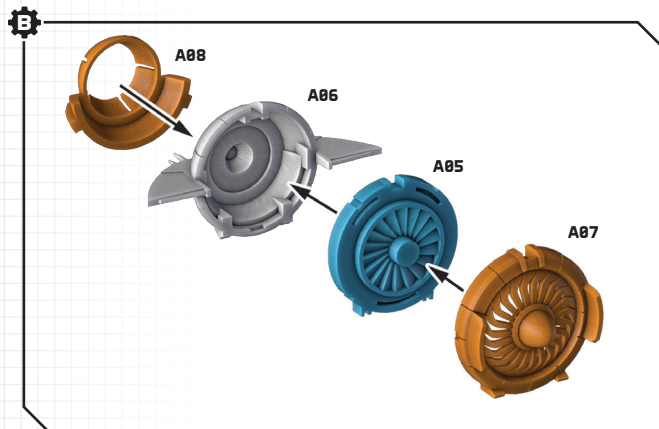

STAR WARS

LEGION™

INFANTRY SUPPORT PLATFORM UNIT EXPANSION

ALL PARTS SHOULD BE ASSEMBLED USING PLASTIC GLUE. THE FLIGHT
STAND SHOULD BE AFFIXED TO THE BASE WITH SUPER GLUE.

1

- ★ : CUSTOMIZABLE OPTIONS
- ⚙ : SUB ASSEMBLY STEP
- : FIRST STEP
- : SECOND STEP

★

A47 A50
A46 A49
A48 A48

TWIN BEAM CANNONS

★

A41 A44
A48 A43
A42 A45

TWIN MISSILE PODS

④

★