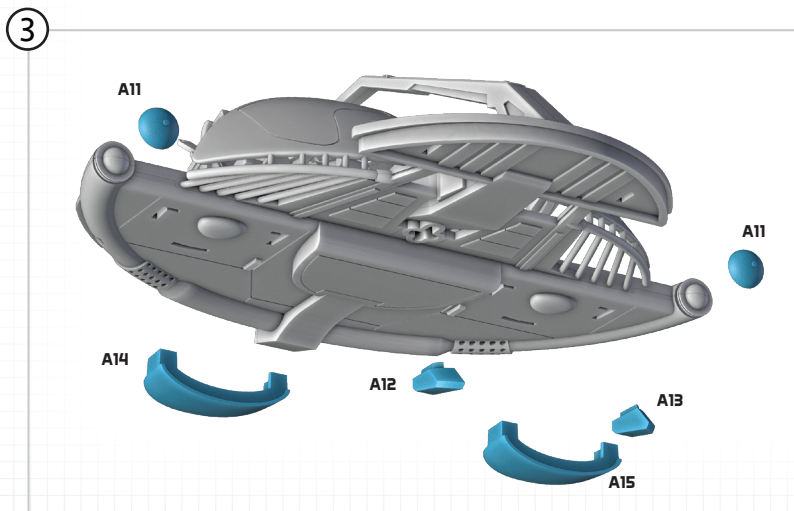

STAR WARS

LEGION™

INFANTRY SUPPORT PLATFORM UNIT EXPANSION

ALL PARTS SHOULD BE ASSEMBLED USING PLASTIC GLUE. THE FLIGHT
STAND SHOULD BE AFFIXED TO THE BASE WITH SUPER GLUE.

1

- ★ : CUSTOMIZABLE OPTIONS
- ⚙ : SUB ASSEMBLY STEP
- : FIRST STEP
- : SECOND STEP

★

A47 A50
A46 A49
A48 A48

TWIN BEAM CANNONS

★

A41 A44
A48 A43
A42 A45

TWIN MISSILE PODS

④

★