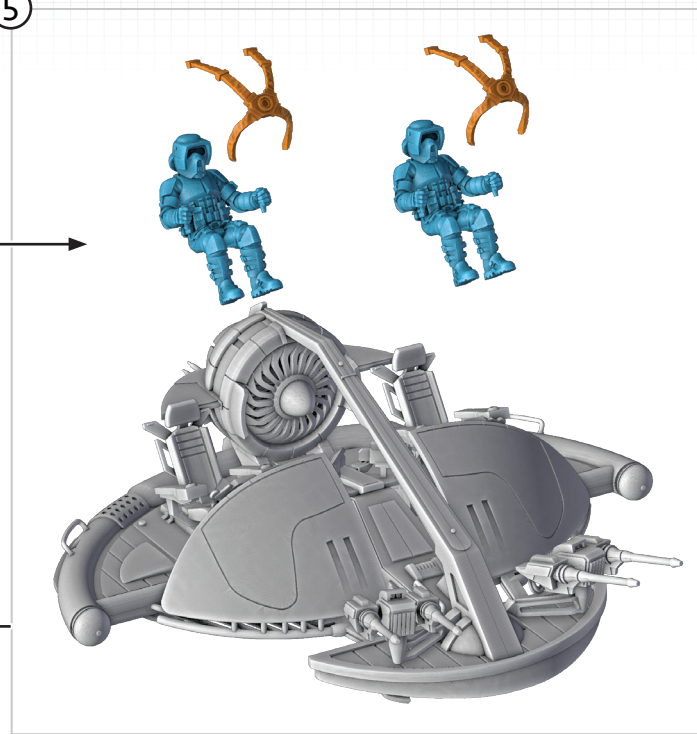

STAR WARS

LEGION™

INFANTRY SUPPORT PLATFORM UNIT EXPANSION

ALL PARTS SHOULD BE ASSEMBLED USING PLASTIC GLUE. THE FLIGHT
STAND SHOULD BE AFFIXED TO THE BASE WITH SUPER GLUE.

1

- ★ : CUSTOMIZABLE OPTIONS
- ⚙ : SUB ASSEMBLY STEP
- : FIRST STEP
- : SECOND STEP

A38 A38
A37 A37
A36 A36
A39 A39

TWIN BLASTER CANNONS

327TH STAR CORPS ELITE ARMOR PILOT

CLONE SCOUT TROOPER PILOT

5

6