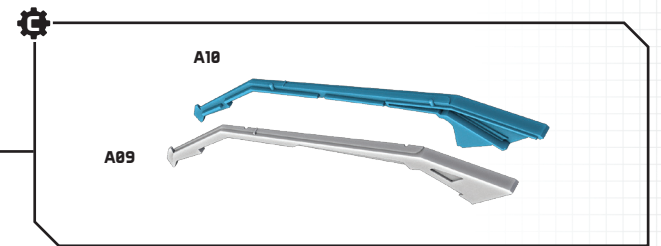

STAR WARS

LEGION™

INFANTRY SUPPORT PLATFORM UNIT EXPANSION

ALL PARTS SHOULD BE ASSEMBLED USING PLASTIC GLUE. THE FLIGHT
STAND SHOULD BE AFFIXED TO THE BASE WITH SUPER GLUE.

1

- ★ : CUSTOMIZABLE OPTIONS
- ⚙ : SUB ASSEMBLY STEP
- : FIRST STEP
- : SECOND STEP

★

A47 A50
A46 A49
A48 A48

TWIN BEAM CANNONS

★

A41 A44
A48 A43
A42 A45

TWIN MISSILE PODS

④

★