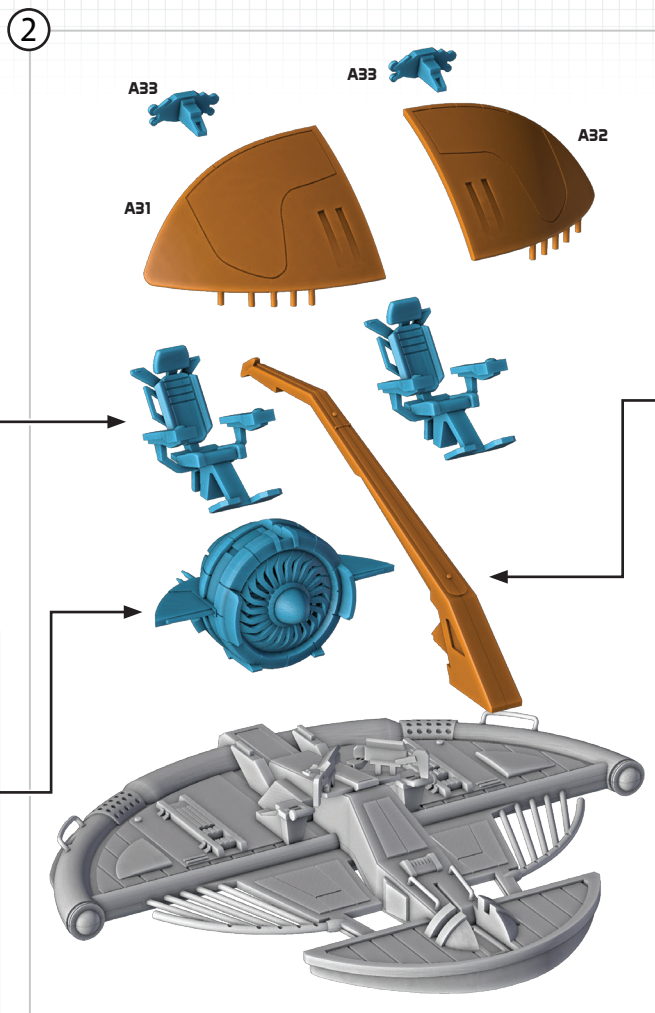

STAR WARS

LEGION™

INFANTRY SUPPORT PLATFORM UNIT EXPANSION

ALL PARTS SHOULD BE ASSEMBLED USING PLASTIC GLUE. THE FLIGHT
STAND SHOULD BE AFFIXED TO THE BASE WITH SUPER GLUE.

1

- ★ : CUSTOMIZABLE OPTIONS
- ⚙ : SUB ASSEMBLY STEP
- : FIRST STEP
- : SECOND STEP

★

A47 A50
A46 A49
A48 A48

TWIN BEAM CANNONS

★

A41 A44
A48 A43
A42 A45

TWIN MISSILE PODS

④

★

A38 A38
A37 A37
A36 A36
A39 A39

TWIN BLASTER CANNONS

327TH STAR CORPS ELITE ARMOR PILOT

CLONE SCOUT TROOPER PILOT

5

6