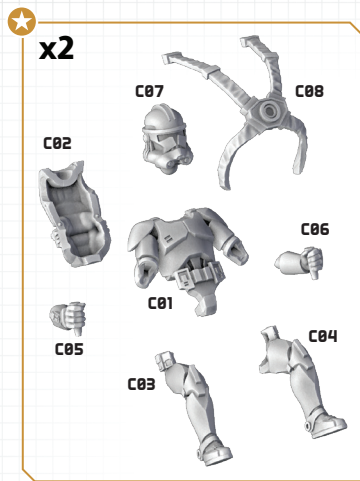

STAR WARS

LEGION™

INFANTRY SUPPORT PLATFORM UNIT EXPANSION

ALL PARTS SHOULD BE ASSEMBLED USING PLASTIC GLUE. THE FLIGHT
STAND SHOULD BE AFFIXED TO THE BASE WITH SUPER GLUE.

1

- ★ : CUSTOMIZABLE OPTIONS
- ⚙ : SUB ASSEMBLY STEP
- : FIRST STEP
- : SECOND STEP

★

A47 A50
A46 A49
A48 A48

TWIN BEAM CANNONS

★

A41 A44
A48 A43
A42 A45

TWIN MISSILE PODS

④

★

A38 A38
A37 A37
A36 A36
A39 A39

TWIN BLASTER CANNONS

327TH STAR CORPS ELITE ARMOR PILOT

CLONE SCOUT TROOPER PILOT

5

6