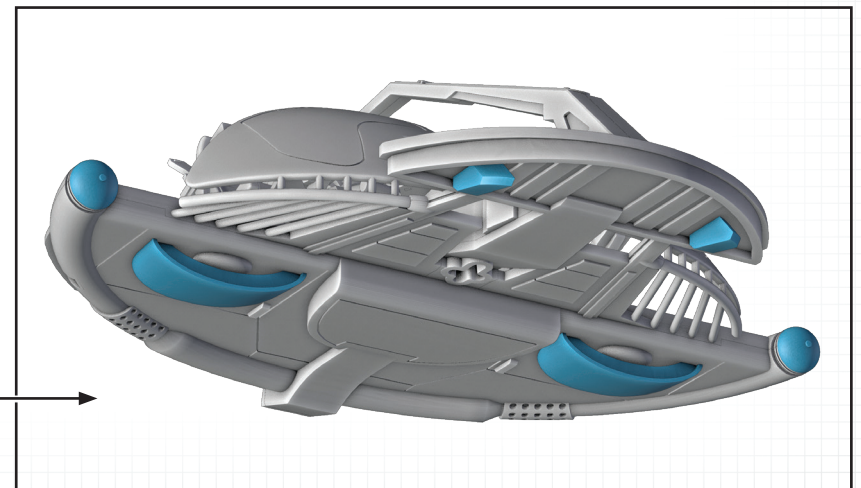

STAR WARS

LEGION™

INFANTRY SUPPORT PLATFORM UNIT EXPANSION

ALL PARTS SHOULD BE ASSEMBLED USING PLASTIC GLUE. THE FLIGHT
STAND SHOULD BE AFFIXED TO THE BASE WITH SUPER GLUE.

1

- ★ : CUSTOMIZABLE OPTIONS
- ⚙ : SUB ASSEMBLY STEP
- : FIRST STEP
- : SECOND STEP

★

A47 A50
A46 A49
A48 A48

TWIN BEAM CANNONS

★

A41 A44
A48 A43
A42 A45

TWIN MISSILE PODS

④

★