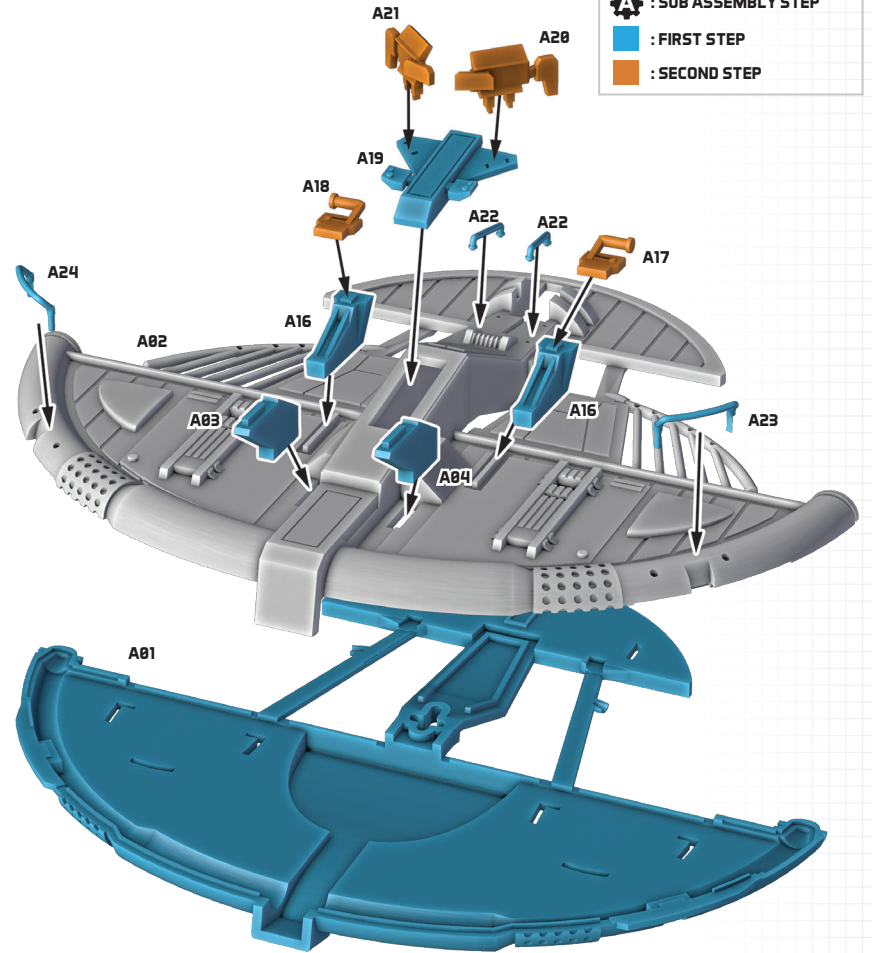

STAR WARS

LEGION™

INFANTRY SUPPORT PLATFORM UNIT EXPANSION

ALL PARTS SHOULD BE ASSEMBLED USING PLASTIC GLUE. THE FLIGHT
STAND SHOULD BE AFFIXED TO THE BASE WITH SUPER GLUE.

1

- ★ : CUSTOMIZABLE OPTIONS
- ⚙ : SUB ASSEMBLY STEP
- : FIRST STEP
- : SECOND STEP

★

A47 A50
A46 A49
A48 A48

TWIN BEAM CANNONS

★

A41 A44
A48 A43
A42 A45

TWIN MISSILE PODS

④

★

A38 A38
A37 A37
A36 A36
A39 A39

TWIN BLASTER CANNONS

327TH STAR CORPS ELITE ARMOR PILOT

CLONE SCOUT TROOPER PILOT

5

6