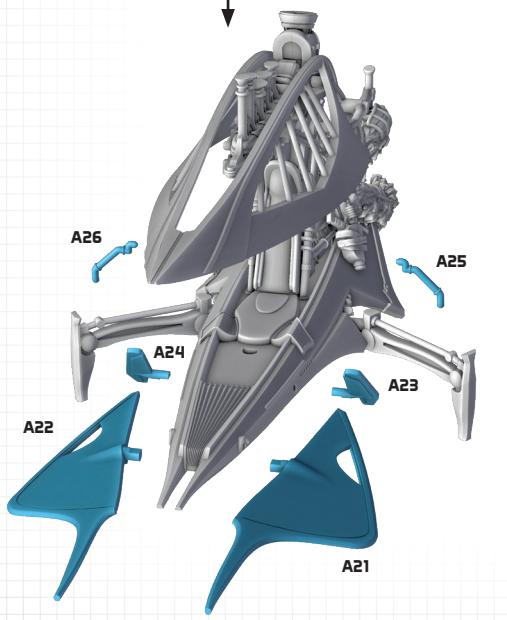

STAR WARS™

LEGION™

RADDAUGH GNASP FLUTTERCRAFT UNIT EXPANSION

ALL PARTS SHOULD BE ASSEMBLED USING PLASTIC GLUE. THE FLIGHT STAND SHOULD BE AFFIXED TO THE BASE WITH SUPER GLUE.

★ : CUSTOMIZABLE OPTIONS

⚙️ : SUB ASSEMBLY STEP

🔵 : FIRST STEP

🟠 : SECOND STEP

2

3

4

5

10

GNASP BOMBARDIER