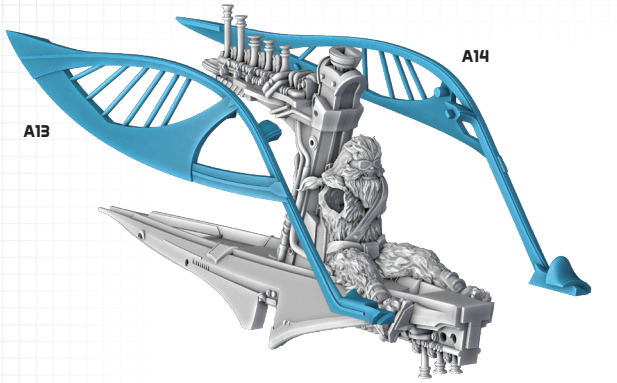

STAR WARS™

LEGION™

RADDAUGH GNASP FLUTTERCRAFT UNIT EXPANSION

ALL PARTS SHOULD BE ASSEMBLED USING PLASTIC GLUE. THE FLIGHT STAND SHOULD BE AFFIXED TO THE BASE WITH SUPER GLUE.

★ : CUSTOMIZABLE OPTIONS

⚙️ : SUB ASSEMBLY STEP

🔵 : FIRST STEP

🟠 : SECOND STEP

2

3

4

5

10

GNASP BOMBARDIER