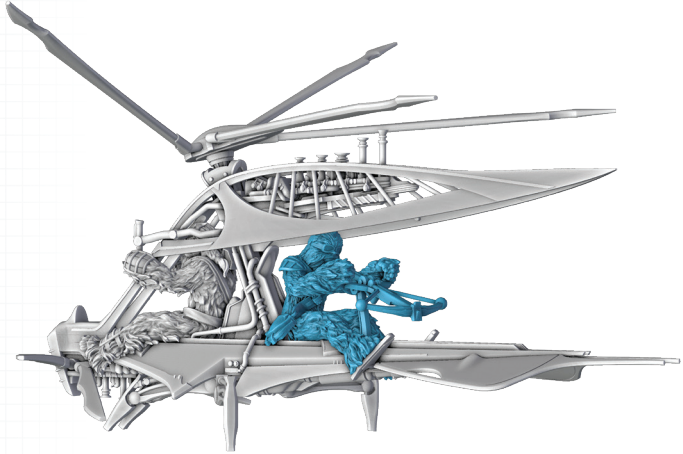

★

GNASP GUNNER