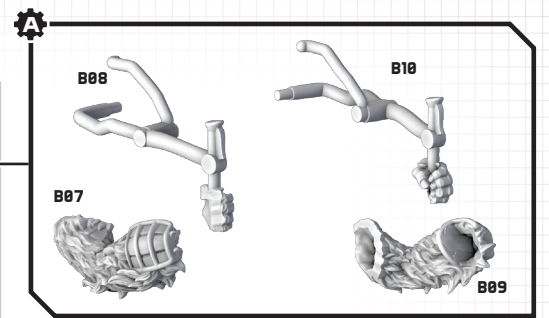

STAR WARS™

LEGION™

RADDAUGH GNASP FLUTTERCRAFT UNIT EXPANSION

ALL PARTS SHOULD BE ASSEMBLED USING PLASTIC GLUE. THE FLIGHT STAND SHOULD BE AFFIXED TO THE BASE WITH SUPER GLUE.

★ : CUSTOMIZABLE OPTIONS

⚙️ : SUB ASSEMBLY STEP

🔵 : FIRST STEP

🟠 : SECOND STEP

2

3

4

5

10

GNASP BOMBARDIER