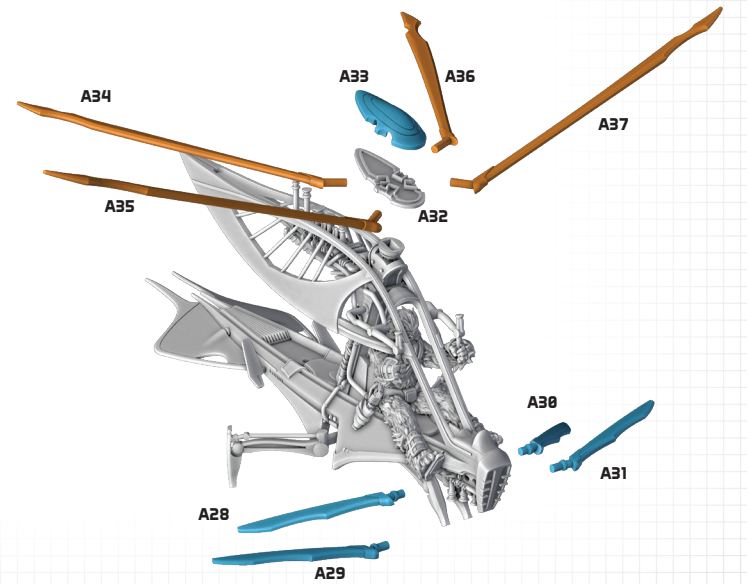

STAR WARS™

LEGION™

RADDAUGH GNASP FLUTTERCRAFT UNIT EXPANSION

ALL PARTS SHOULD BE ASSEMBLED USING PLASTIC GLUE. THE FLIGHT STAND SHOULD BE AFFIXED TO THE BASE WITH SUPER GLUE.

★ : CUSTOMIZABLE OPTIONS

⚙️ : SUB ASSEMBLY STEP

🔵 : FIRST STEP

🟠 : SECOND STEP

2

3

4

5

10

GNASP BOMBARDIER