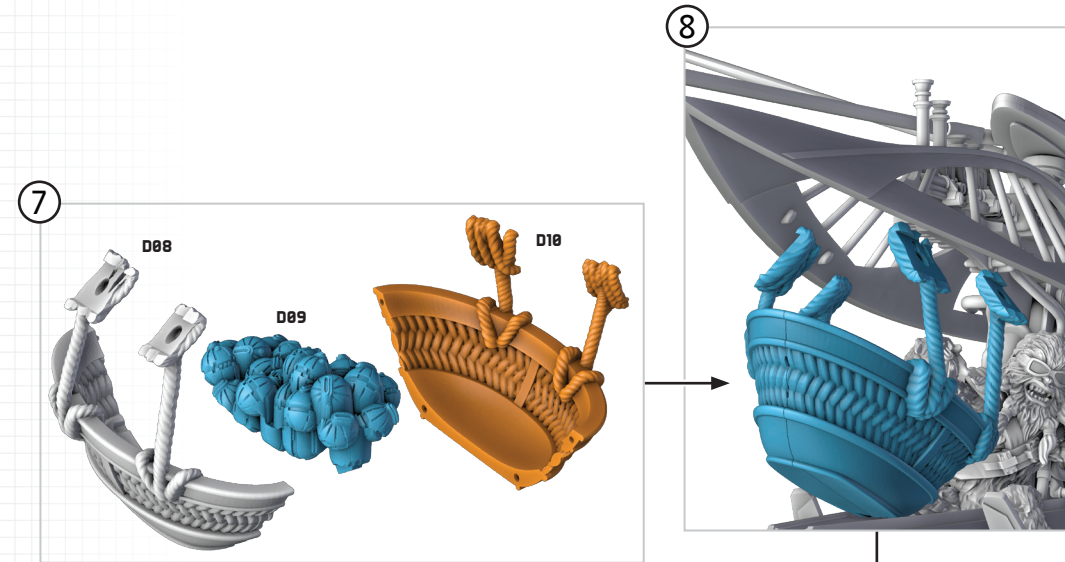

STAR WARS™

LEGION™

RADDAUGH GNASP FLUTTERCRAFT UNIT EXPANSION

ALL PARTS SHOULD BE ASSEMBLED USING PLASTIC GLUE. THE FLIGHT STAND SHOULD BE AFFIXED TO THE BASE WITH SUPER GLUE.

★ : CUSTOMIZABLE OPTIONS

⚙️ : SUB ASSEMBLY STEP

🔵 : FIRST STEP

🟠 : SECOND STEP

2

3

4

5

10

GNASP BOMBARDIER