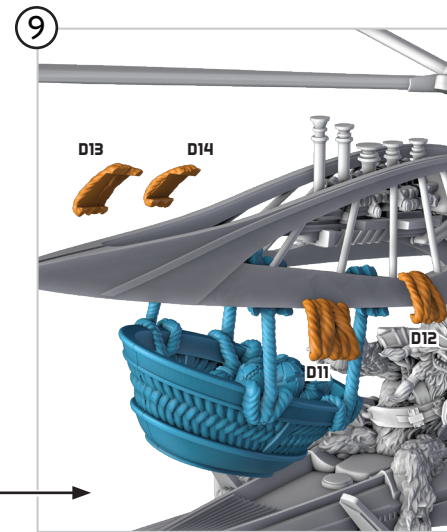

STAR WARS™

LEGION™

RADDAUGH GNASP FLUTTERCRAFT UNIT EXPANSION

ALL PARTS SHOULD BE ASSEMBLED USING PLASTIC GLUE. THE FLIGHT STAND SHOULD BE AFFIXED TO THE BASE WITH SUPER GLUE.

★ : CUSTOMIZABLE OPTIONS

⚙️ : SUB ASSEMBLY STEP

🔵 : FIRST STEP

🟠 : SECOND STEP

2

3

4

5

10

GNASP BOMBARDIER