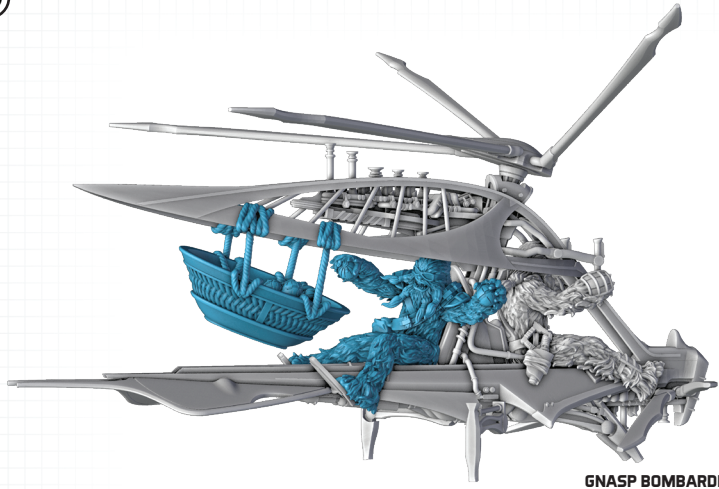

STAR WARS™

LEGION™

RADDAUGH GNASP FLUTTERCRAFT UNIT EXPANSION

ALL PARTS SHOULD BE ASSEMBLED USING PLASTIC GLUE. THE FLIGHT STAND SHOULD BE AFFIXED TO THE BASE WITH SUPER GLUE.

★ : CUSTOMIZABLE OPTIONS

⚙️ : SUB ASSEMBLY STEP

🔵 : FIRST STEP

🟠 : SECOND STEP

2

3

4

5

10

GNASP BOMBARDIER

11

★

GNASP GUNNER