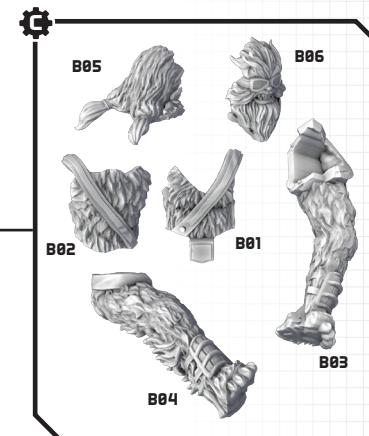

STAR WARS™

LEGION™

RADDAUGH GNASP FLUTTERCRAFT UNIT EXPANSION

ALL PARTS SHOULD BE ASSEMBLED USING PLASTIC GLUE. THE FLIGHT STAND SHOULD BE AFFIXED TO THE BASE WITH SUPER GLUE.

★ : CUSTOMIZABLE OPTIONS

⚙️ : SUB ASSEMBLY STEP

🔵 : FIRST STEP

🟠 : SECOND STEP

2

3

4

5

10

GNASP BOMBARDIER

11

★

GNASP GUNNER