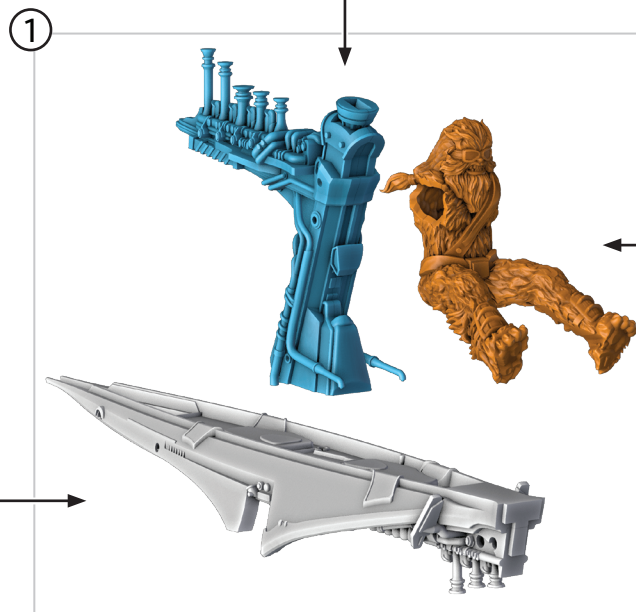

STAR WARS™

LEGION™

RADDAUGH GNASP FLUTTERCRAFT UNIT EXPANSION

ALL PARTS SHOULD BE ASSEMBLED USING PLASTIC GLUE. THE FLIGHT STAND SHOULD BE AFFIXED TO THE BASE WITH SUPER GLUE.

★ : CUSTOMIZABLE OPTIONS

⚙️ : SUB ASSEMBLY STEP

🔵 : FIRST STEP

🟠 : SECOND STEP

2

3

4

5

10

GNASP BOMBARDIER