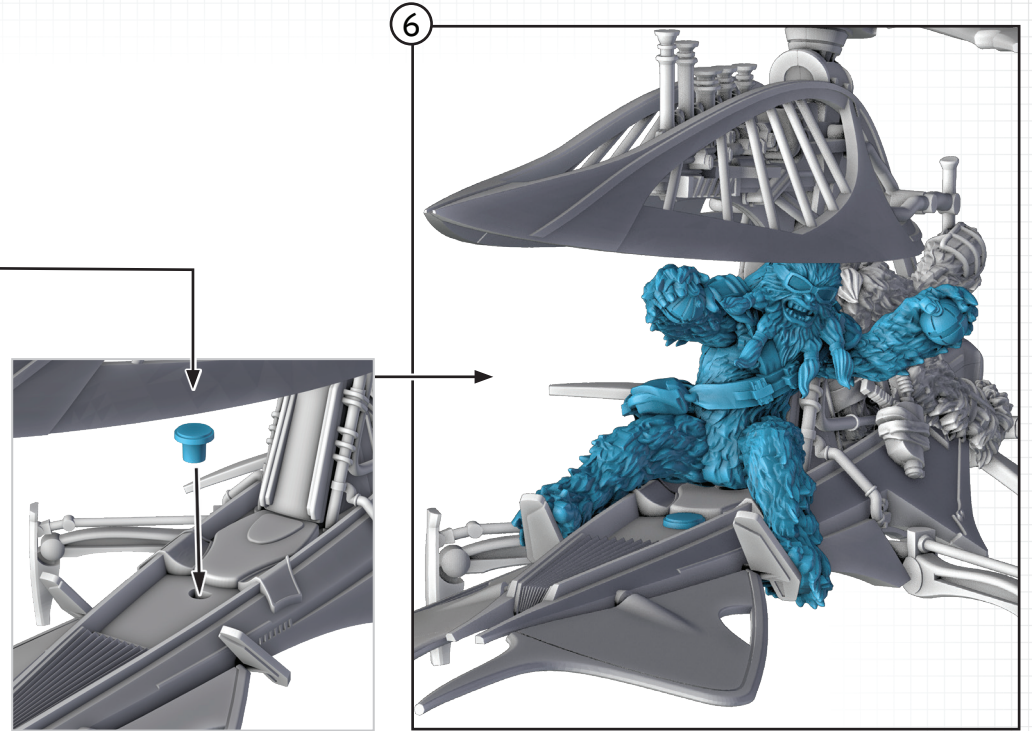

STAR WARS™

LEGION™

RADDAUGH GNASP FLUTTERCRAFT UNIT EXPANSION

ALL PARTS SHOULD BE ASSEMBLED USING PLASTIC GLUE. THE FLIGHT STAND SHOULD BE AFFIXED TO THE BASE WITH SUPER GLUE.

★ : CUSTOMIZABLE OPTIONS

⚙️ : SUB ASSEMBLY STEP

🔵 : FIRST STEP

🟠 : SECOND STEP

2

3

4

5

10

GNASP BOMBARDIER