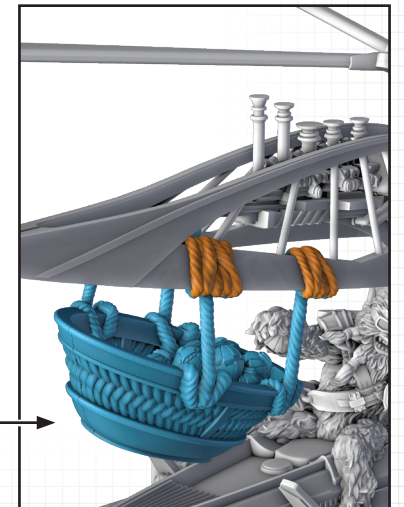

STAR WARS™

LEGION™

RADDAUGH GNASP FLUTTERCRAFT UNIT EXPANSION

ALL PARTS SHOULD BE ASSEMBLED USING PLASTIC GLUE. THE FLIGHT STAND SHOULD BE AFFIXED TO THE BASE WITH SUPER GLUE.

★ : CUSTOMIZABLE OPTIONS

⚙️ : SUB ASSEMBLY STEP

🔵 : FIRST STEP

🟠 : SECOND STEP

2

3

4

5

10

GNASP BOMBARDIER