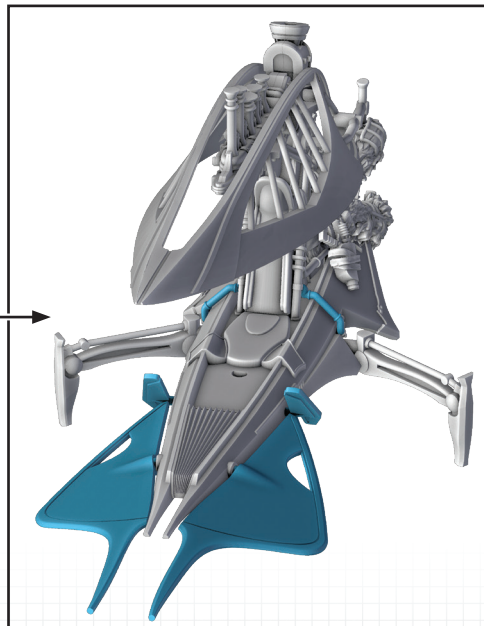

STAR WARS™

LEGION™

RADDAUGH GNASP FLUTTERCRAFT UNIT EXPANSION

ALL PARTS SHOULD BE ASSEMBLED USING PLASTIC GLUE. THE FLIGHT STAND SHOULD BE AFFIXED TO THE BASE WITH SUPER GLUE.

★ : CUSTOMIZABLE OPTIONS

⚙️ : SUB ASSEMBLY STEP

🔵 : FIRST STEP

🟠 : SECOND STEP

2

3

4

5

10

GNASP BOMBARDIER