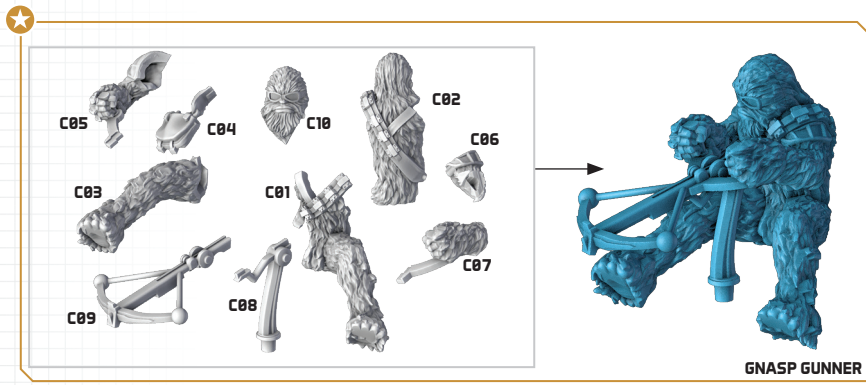

STAR WARS™

LEGION™

RADDAUGH GNASP FLUTTERCRAFT UNIT EXPANSION

ALL PARTS SHOULD BE ASSEMBLED USING PLASTIC GLUE. THE FLIGHT STAND SHOULD BE AFFIXED TO THE BASE WITH SUPER GLUE.

★ : CUSTOMIZABLE OPTIONS

⚙️ : SUB ASSEMBLY STEP

🔵 : FIRST STEP

🟠 : SECOND STEP

2

3

4

5

10

GNASP BOMBARDIER