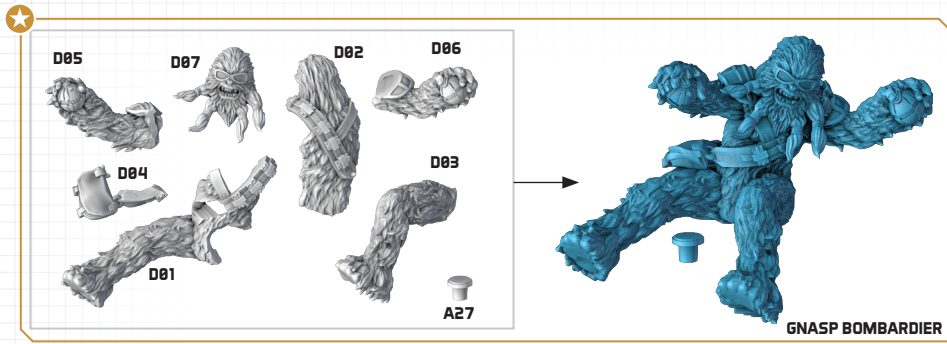

STAR WARS™

LEGION™

RADDAUGH GNASP FLUTTERCRAFT UNIT EXPANSION

ALL PARTS SHOULD BE ASSEMBLED USING PLASTIC GLUE. THE FLIGHT STAND SHOULD BE AFFIXED TO THE BASE WITH SUPER GLUE.

★ : CUSTOMIZABLE OPTIONS

⚙️ : SUB ASSEMBLY STEP

🔵 : FIRST STEP

🟠 : SECOND STEP

2

3

4

5

10

GNASP BOMBARDIER