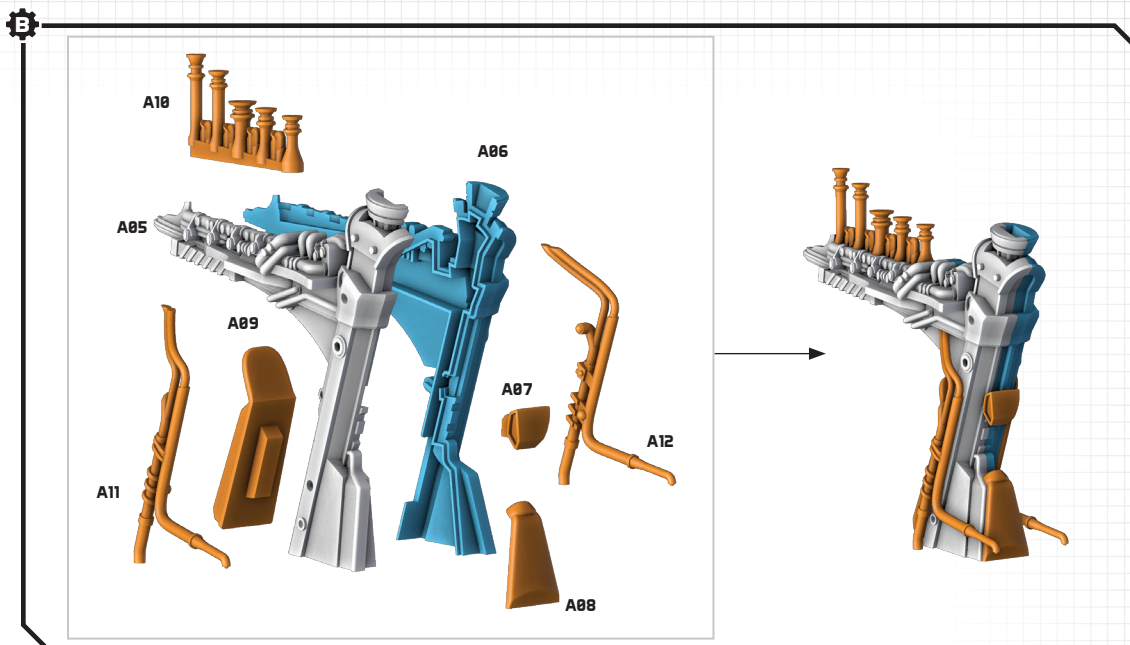

STAR WARS™

LEGION™

RADDAUGH GNASP FLUTTERCRAFT UNIT EXPANSION

ALL PARTS SHOULD BE ASSEMBLED USING PLASTIC GLUE. THE FLIGHT STAND SHOULD BE AFFIXED TO THE BASE WITH SUPER GLUE.

★ : CUSTOMIZABLE OPTIONS

⚙️ : SUB ASSEMBLY STEP

🔵 : FIRST STEP

🟠 : SECOND STEP

2

3

4

5

10

GNASP BOMBARDIER