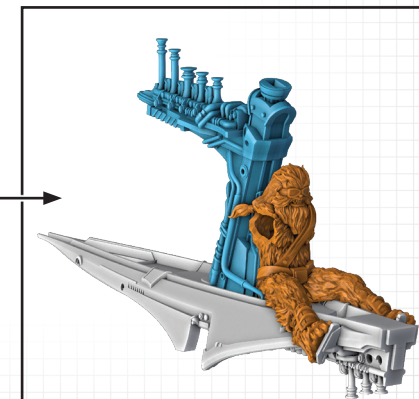

STAR WARS™

LEGION™

RADDAUGH GNASP FLUTTERCRAFT UNIT EXPANSION

ALL PARTS SHOULD BE ASSEMBLED USING PLASTIC GLUE. THE FLIGHT STAND SHOULD BE AFFIXED TO THE BASE WITH SUPER GLUE.

★ : CUSTOMIZABLE OPTIONS

⚙️ : SUB ASSEMBLY STEP

🔵 : FIRST STEP

🟠 : SECOND STEP

2

3

4

5

10

GNASP BOMBARDIER