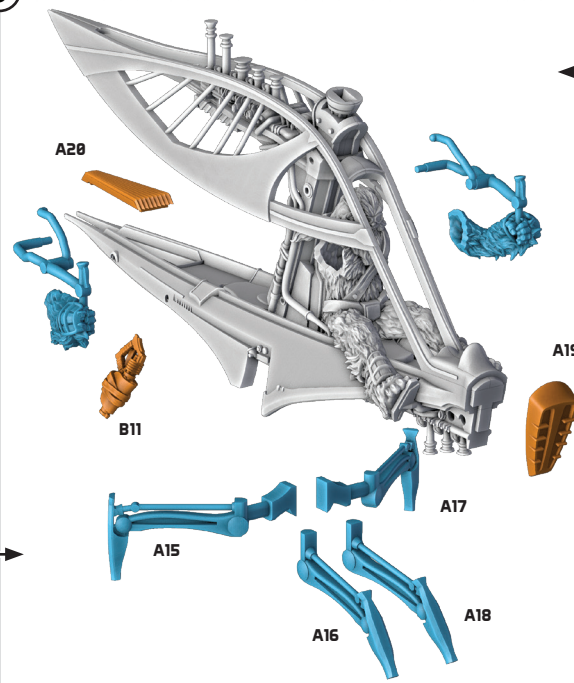

STAR WARS™

LEGION™

RADDAUGH GNASP FLUTTERCRAFT UNIT EXPANSION

ALL PARTS SHOULD BE ASSEMBLED USING PLASTIC GLUE. THE FLIGHT STAND SHOULD BE AFFIXED TO THE BASE WITH SUPER GLUE.

★ : CUSTOMIZABLE OPTIONS

⚙️ : SUB ASSEMBLY STEP

🔵 : FIRST STEP

🟠 : SECOND STEP

2

3

4

5

10

GNASP BOMBARDIER