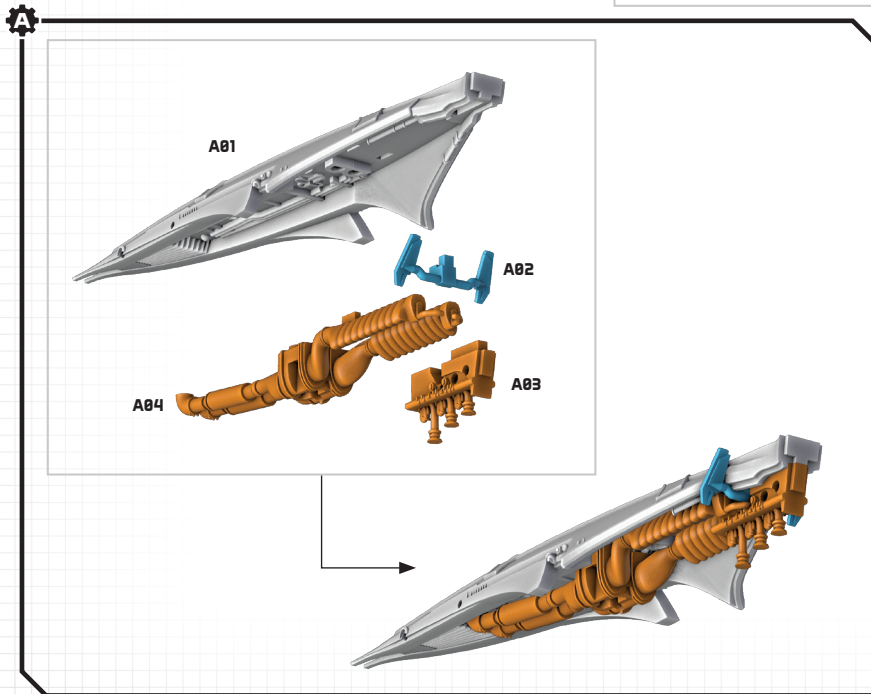

STAR WARS™

LEGION™

RADDAUGH GNASP FLUTTERCRAFT UNIT EXPANSION

ALL PARTS SHOULD BE ASSEMBLED USING PLASTIC GLUE. THE FLIGHT STAND SHOULD BE AFFIXED TO THE BASE WITH SUPER GLUE.

★ : CUSTOMIZABLE OPTIONS

⚙️ : SUB ASSEMBLY STEP

🔵 : FIRST STEP

🟠 : SECOND STEP

2

3

4

5

10

GNASP BOMBARDIER