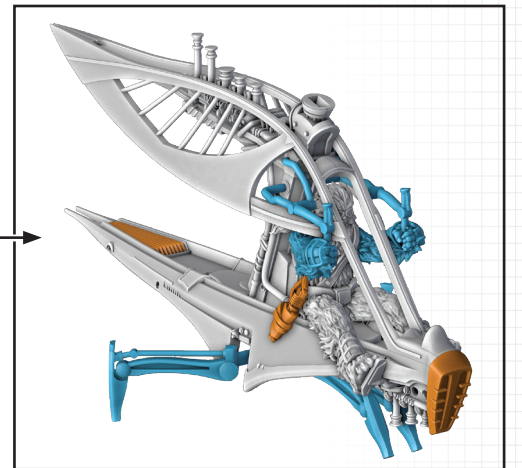

STAR WARS™

LEGION™

RADDAUGH GNASP FLUTTERCRAFT UNIT EXPANSION

ALL PARTS SHOULD BE ASSEMBLED USING PLASTIC GLUE. THE FLIGHT STAND SHOULD BE AFFIXED TO THE BASE WITH SUPER GLUE.

★ : CUSTOMIZABLE OPTIONS

⚙️ : SUB ASSEMBLY STEP

🔵 : FIRST STEP

🟠 : SECOND STEP

2

3

4

5

10

GNASP BOMBARDIER