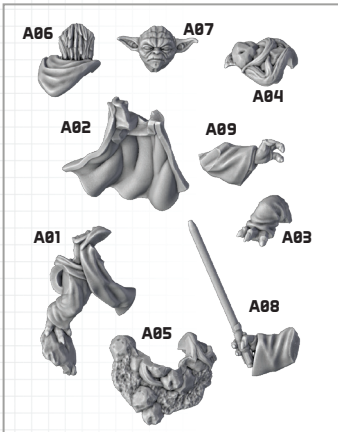

STAR WARS™

LEGION™

GRAND MASTER YODA COMMANDER EXPANSION

ALL PARTS SHOULD BE ASSEMBLED USING PLASTIC GLUE.

V1 ASSEMBLY VARIANT 1

V2 ASSEMBLY VARIANT 2

GRAND MASTER YODA
LEAPING POSE

SABER AND FORCE USE
OPTION