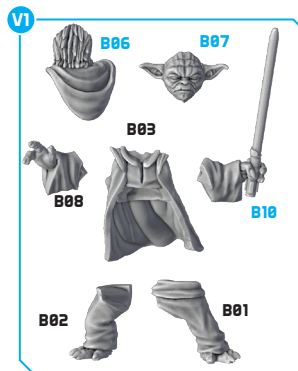

STAR WARS™

LEGION™

GRAND MASTER YODA COMMANDER EXPANSION

ALL PARTS SHOULD BE ASSEMBLED USING PLASTIC GLUE.

V1 ASSEMBLY VARIANT 1

V2 ASSEMBLY VARIANT 2

GRAND MASTER YODA
LEAPING POSE

SABER AND FORCE USE
OPTION