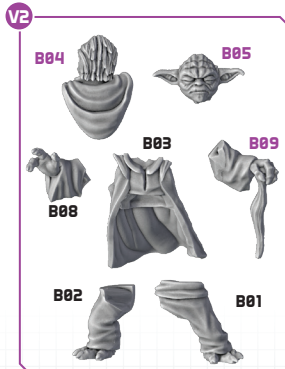

STAR WARS™

LEGION™

GRAND MASTER YODA COMMANDER EXPANSION

ALL PARTS SHOULD BE ASSEMBLED USING PLASTIC GLUE.

V1 ASSEMBLY VARIANT 1

V2 ASSEMBLY VARIANT 2

GRAND MASTER YODA
LEAPING POSE

SABER AND FORCE USE
OPTION