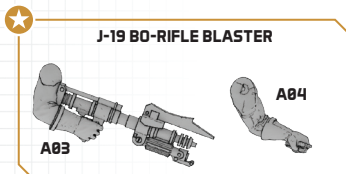

STAR WARS™

LEGION™

AGENT KALLUS COMMANDER EXPANSION

ALL PARTS SHOULD BE ASSEMBLED USING PLASTIC GLUE.
ASSEMBLY TUTORIAL AVAILABLE ONLINE AT
WWW.FANTASYFLIGHTGAMES.COM/SWLEGION

★ : CUSTOMIZABLE OPTIONS

AGENT KALLUS

EXAMPLE 1
(A01, A02, A03, A04, A08)

EXAMPLE 2
(A01, A02, A05, A06, A07, A10, A11, A12)