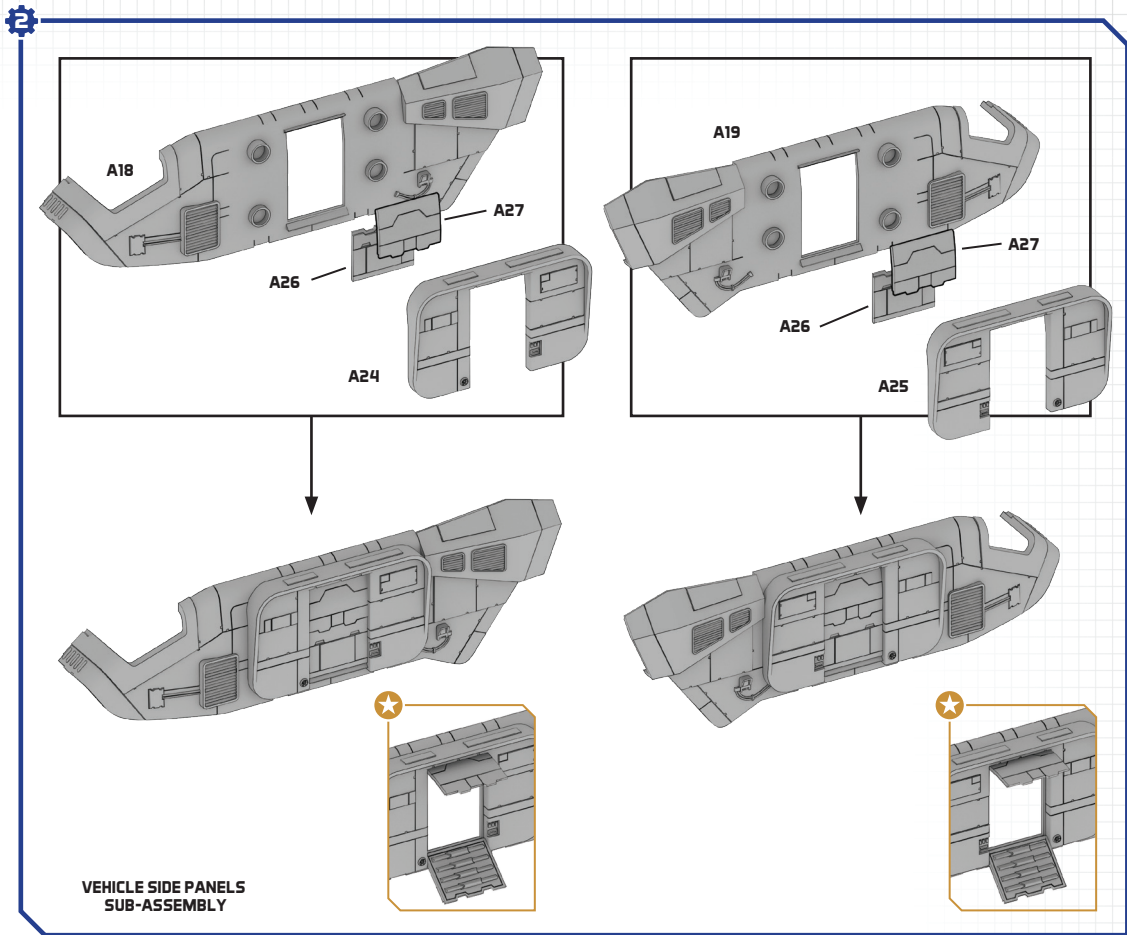

STAR WARS

LEGION™

A-A5 SPEEDER TRUCK UNIT EXPANSION

ALL PARTS SHOULD BE ASSEMBLED USING PLASTIC GLUE.
DETAILED ASSEMBLY INSTRUCTIONS, INCLUDING
RECOMMENDED PAINTING STEPS, AVAILABLE ONLINE AT:
WWW.FANTASYFLIGHTGAMES.COM/SWLEGION

- ★ : CUSTOMIZABLE OPTIONS
- ⚙️ : SUB ASSEMBLY 1
- ⚙️ : SUB ASSEMBLY 2
- ⚙️ : SUB ASSEMBLY 3
- ⚙️ : SUB ASSEMBLY 4
- ⚙️ : SUB ASSEMBLY 5