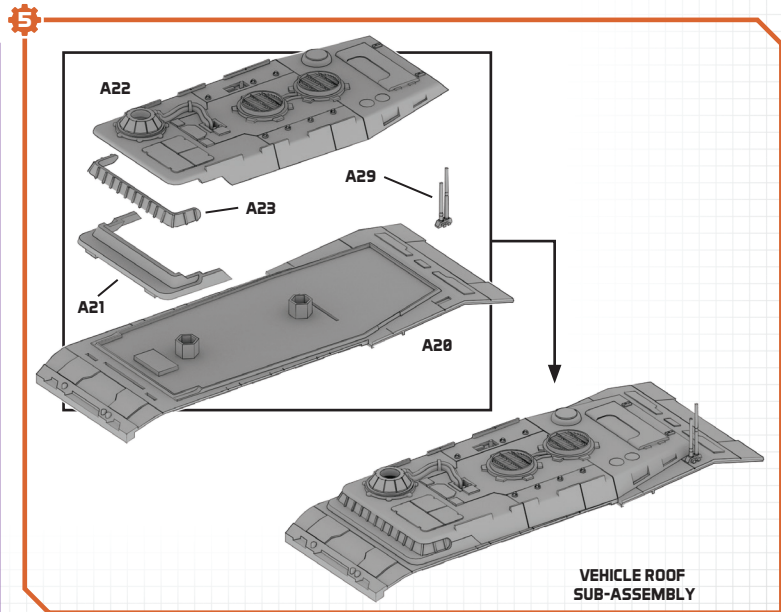

STAR WARS

LEGION™

A-A5 SPEEDER TRUCK UNIT EXPANSION

ALL PARTS SHOULD BE ASSEMBLED USING PLASTIC GLUE.
DETAILED ASSEMBLY INSTRUCTIONS, INCLUDING
RECOMMENDED PAINTING STEPS, AVAILABLE ONLINE AT:
WWW.FANTASYFLIGHTGAMES.COM/SWLEGION

- ★ : CUSTOMIZABLE OPTIONS
- ⚙️ : SUB ASSEMBLY 1
- ⚙️ : SUB ASSEMBLY 2
- ⚙️ : SUB ASSEMBLY 3
- ⚙️ : SUB ASSEMBLY 4
- ⚙️ : SUB ASSEMBLY 5