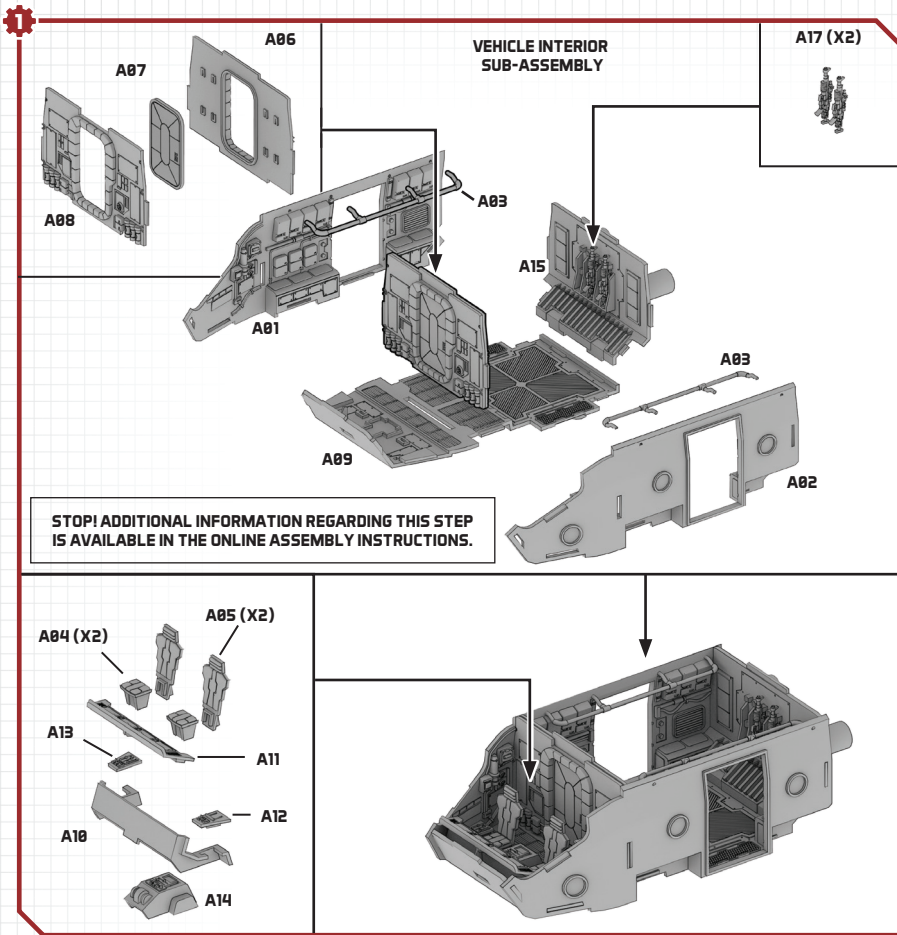

STAR WARS

LEGION™

A-A5 SPEEDER TRUCK UNIT EXPANSION

ALL PARTS SHOULD BE ASSEMBLED USING PLASTIC GLUE.
DETAILED ASSEMBLY INSTRUCTIONS, INCLUDING
RECOMMENDED PAINTING STEPS, AVAILABLE ONLINE AT:
WWW.FANTASYFLIGHTGAMES.COM/SWLEGION

- ★ : CUSTOMIZABLE OPTIONS
- ⚙️ : SUB ASSEMBLY 1
- ⚙️ : SUB ASSEMBLY 2
- ⚙️ : SUB ASSEMBLY 3
- ⚙️ : SUB ASSEMBLY 4
- ⚙️ : SUB ASSEMBLY 5