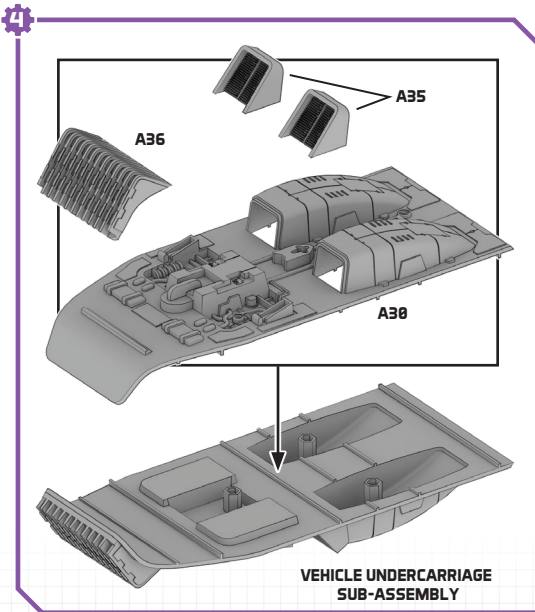

STAR WARS

LEGION™

A-A5 SPEEDER TRUCK UNIT EXPANSION

ALL PARTS SHOULD BE ASSEMBLED USING PLASTIC GLUE.
DETAILED ASSEMBLY INSTRUCTIONS, INCLUDING
RECOMMENDED PAINTING STEPS, AVAILABLE ONLINE AT:
WWW.FANTASYFLIGHTGAMES.COM/SWLEGION

- ★ : CUSTOMIZABLE OPTIONS
- ⚙️ : SUB ASSEMBLY 1
- ⚙️ : SUB ASSEMBLY 2
- ⚙️ : SUB ASSEMBLY 3
- ⚙️ : SUB ASSEMBLY 4
- ⚙️ : SUB ASSEMBLY 5