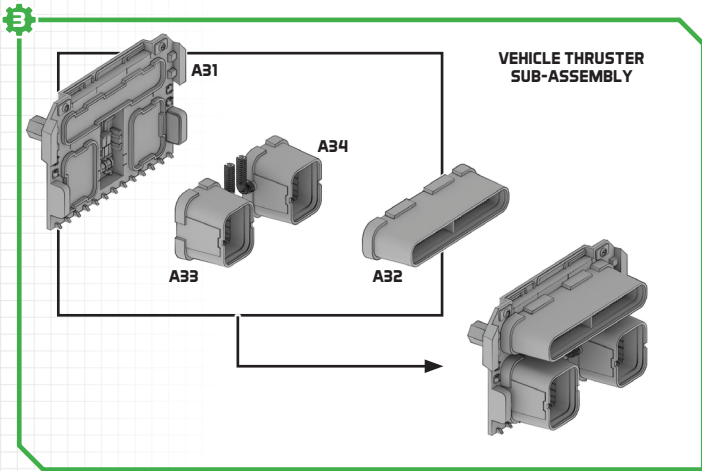

STAR WARS

LEGION™

A-A5 SPEEDER TRUCK UNIT EXPANSION

ALL PARTS SHOULD BE ASSEMBLED USING PLASTIC GLUE.
DETAILED ASSEMBLY INSTRUCTIONS, INCLUDING
RECOMMENDED PAINTING STEPS, AVAILABLE ONLINE AT:
WWW.FANTASYFLIGHTGAMES.COM/SWLEGION

- ★ : CUSTOMIZABLE OPTIONS
- ⚙️ : SUB ASSEMBLY 1
- ⚙️ : SUB ASSEMBLY 2
- ⚙️ : SUB ASSEMBLY 3
- ⚙️ : SUB ASSEMBLY 4
- ⚙️ : SUB ASSEMBLY 5