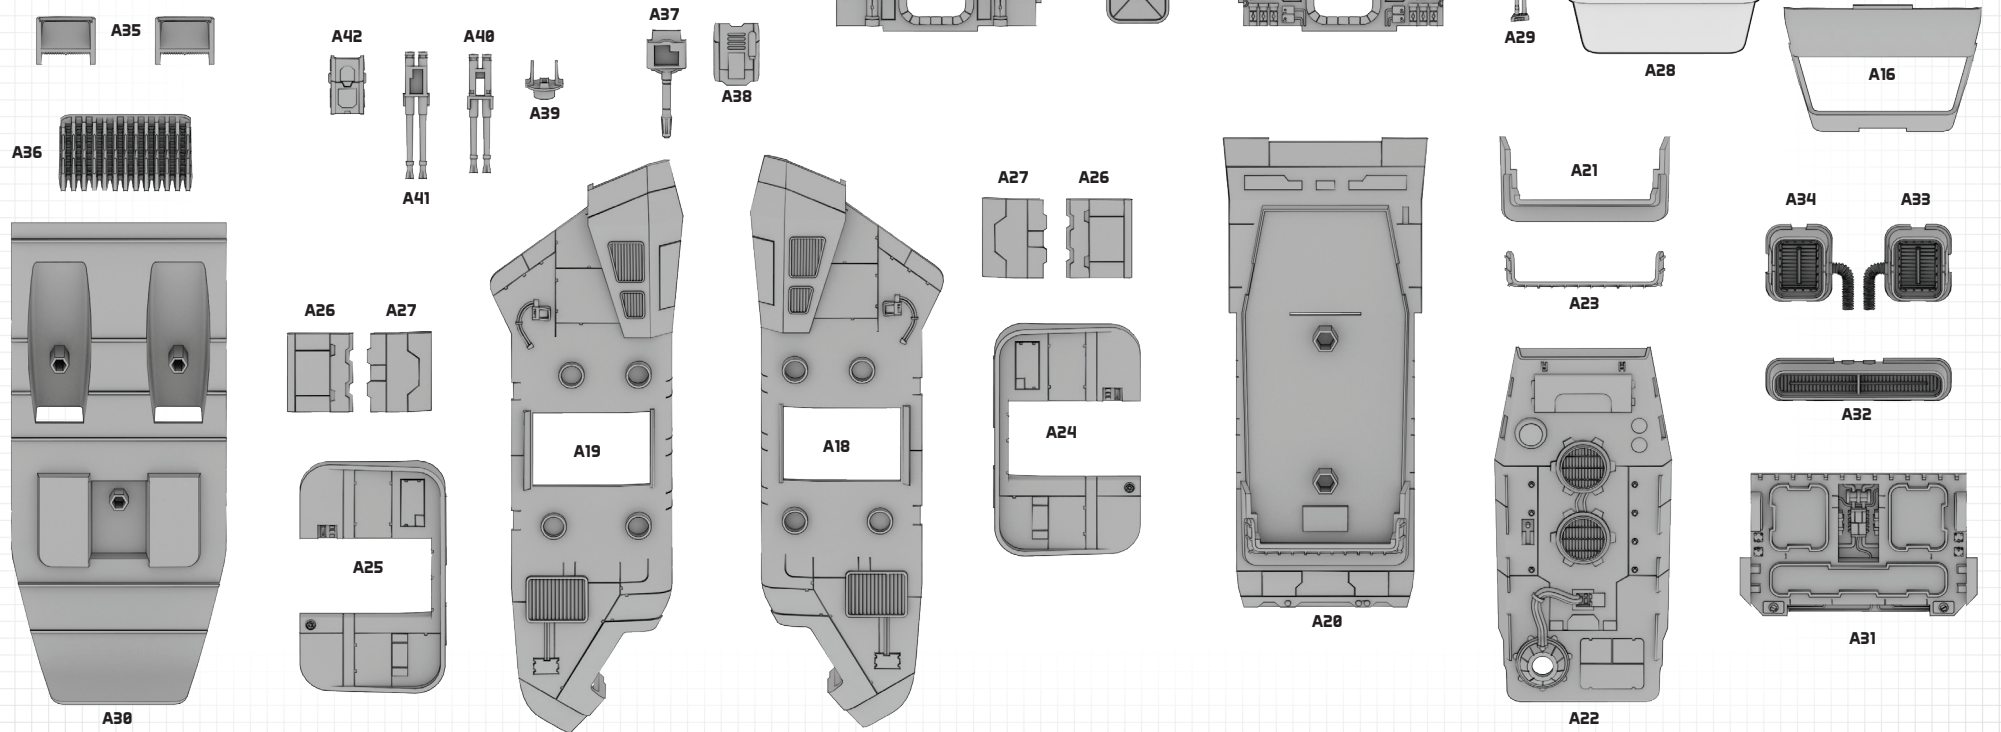

STAR WARS

LEGION™

A-A5 SPEEDER TRUCK UNIT EXPANSION

ALL PARTS SHOULD BE ASSEMBLED USING PLASTIC GLUE.
DETAILED ASSEMBLY INSTRUCTIONS, INCLUDING
RECOMMENDED PAINTING STEPS, AVAILABLE ONLINE AT:
WWW.FANTASYFLIGHTGAMES.COM/SWLEGION

- ★ : CUSTOMIZABLE OPTIONS
- ⚙️ : SUB ASSEMBLY 1
- ⚙️ : SUB ASSEMBLY 2
- ⚙️ : SUB ASSEMBLY 3
- ⚙️ : SUB ASSEMBLY 4
- ⚙️ : SUB ASSEMBLY 5