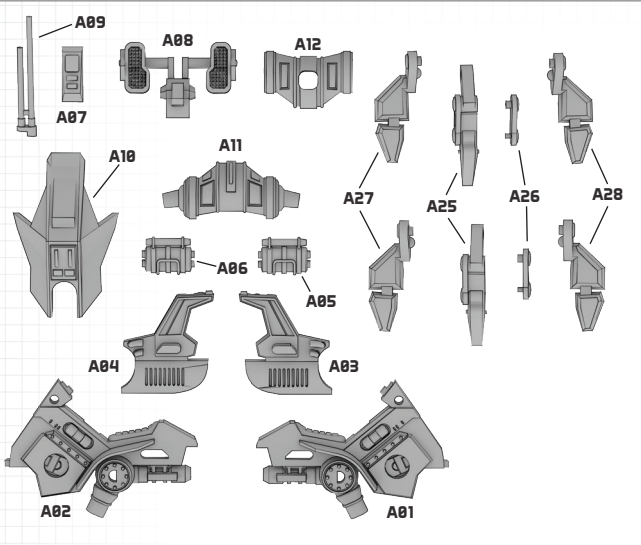

STAR WARS™

LEGION™

REPUBLIC AT-RT UNIT EXPANSION

ASSEMBLY INSTRUCTIONS AVAILABLE ONLINE AT
WWW.FANTASYFLIGHTGAMES.COM/SWLEGION

★ : CUSTOMIZABLE OPTIONS

AT-RT PILOT 1

AT-RT PILOT 2

AT-RT

ASSEMBLY OPTION EXAMPLES

NOT A COMPLETE GAME. STAR WARS: LEGION CORE SET
REQUIRED TO PLAY. RULES AVAILABLE FOR FREE AT

WWW.FANTASYFLIGHTGAMES.COM/SWLEGION

Imported and Distributed by:

UK:

Asmodee United Kingdom
Unit 6 Waterbrook Road
Alton, Hampshire, GU34 2UD
United Kingdom