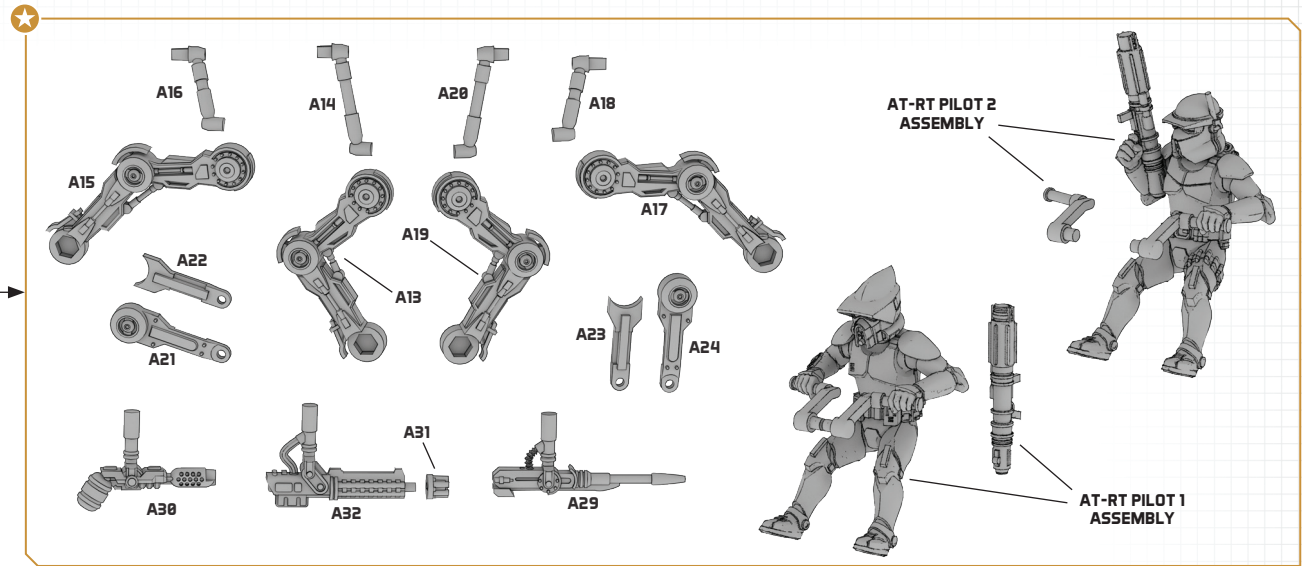

STAR WARS™

LEGION™

REPUBLIC AT-RT UNIT EXPANSION

ASSEMBLY INSTRUCTIONS AVAILABLE ONLINE AT
WWW.FANTASYFLIGHTGAMES.COM/SWLEGION

★ : CUSTOMIZABLE OPTIONS

AT-RT PILOT 1

AT-RT PILOT 2

AT-RT

ASSEMBLY OPTION EXAMPLES

NOT A COMPLETE GAME. STAR WARS: LEGION CORE SET
REQUIRED TO PLAY. RULES AVAILABLE FOR FREE AT

WWW.FANTASYFLIGHTGAMES.COM/SWLEGION

Imported and Distributed by:

UK:

Asmodee United Kingdom
Unit 6 Waterbrook Road
Alton, Hampshire, GU34 2UD
United Kingdom